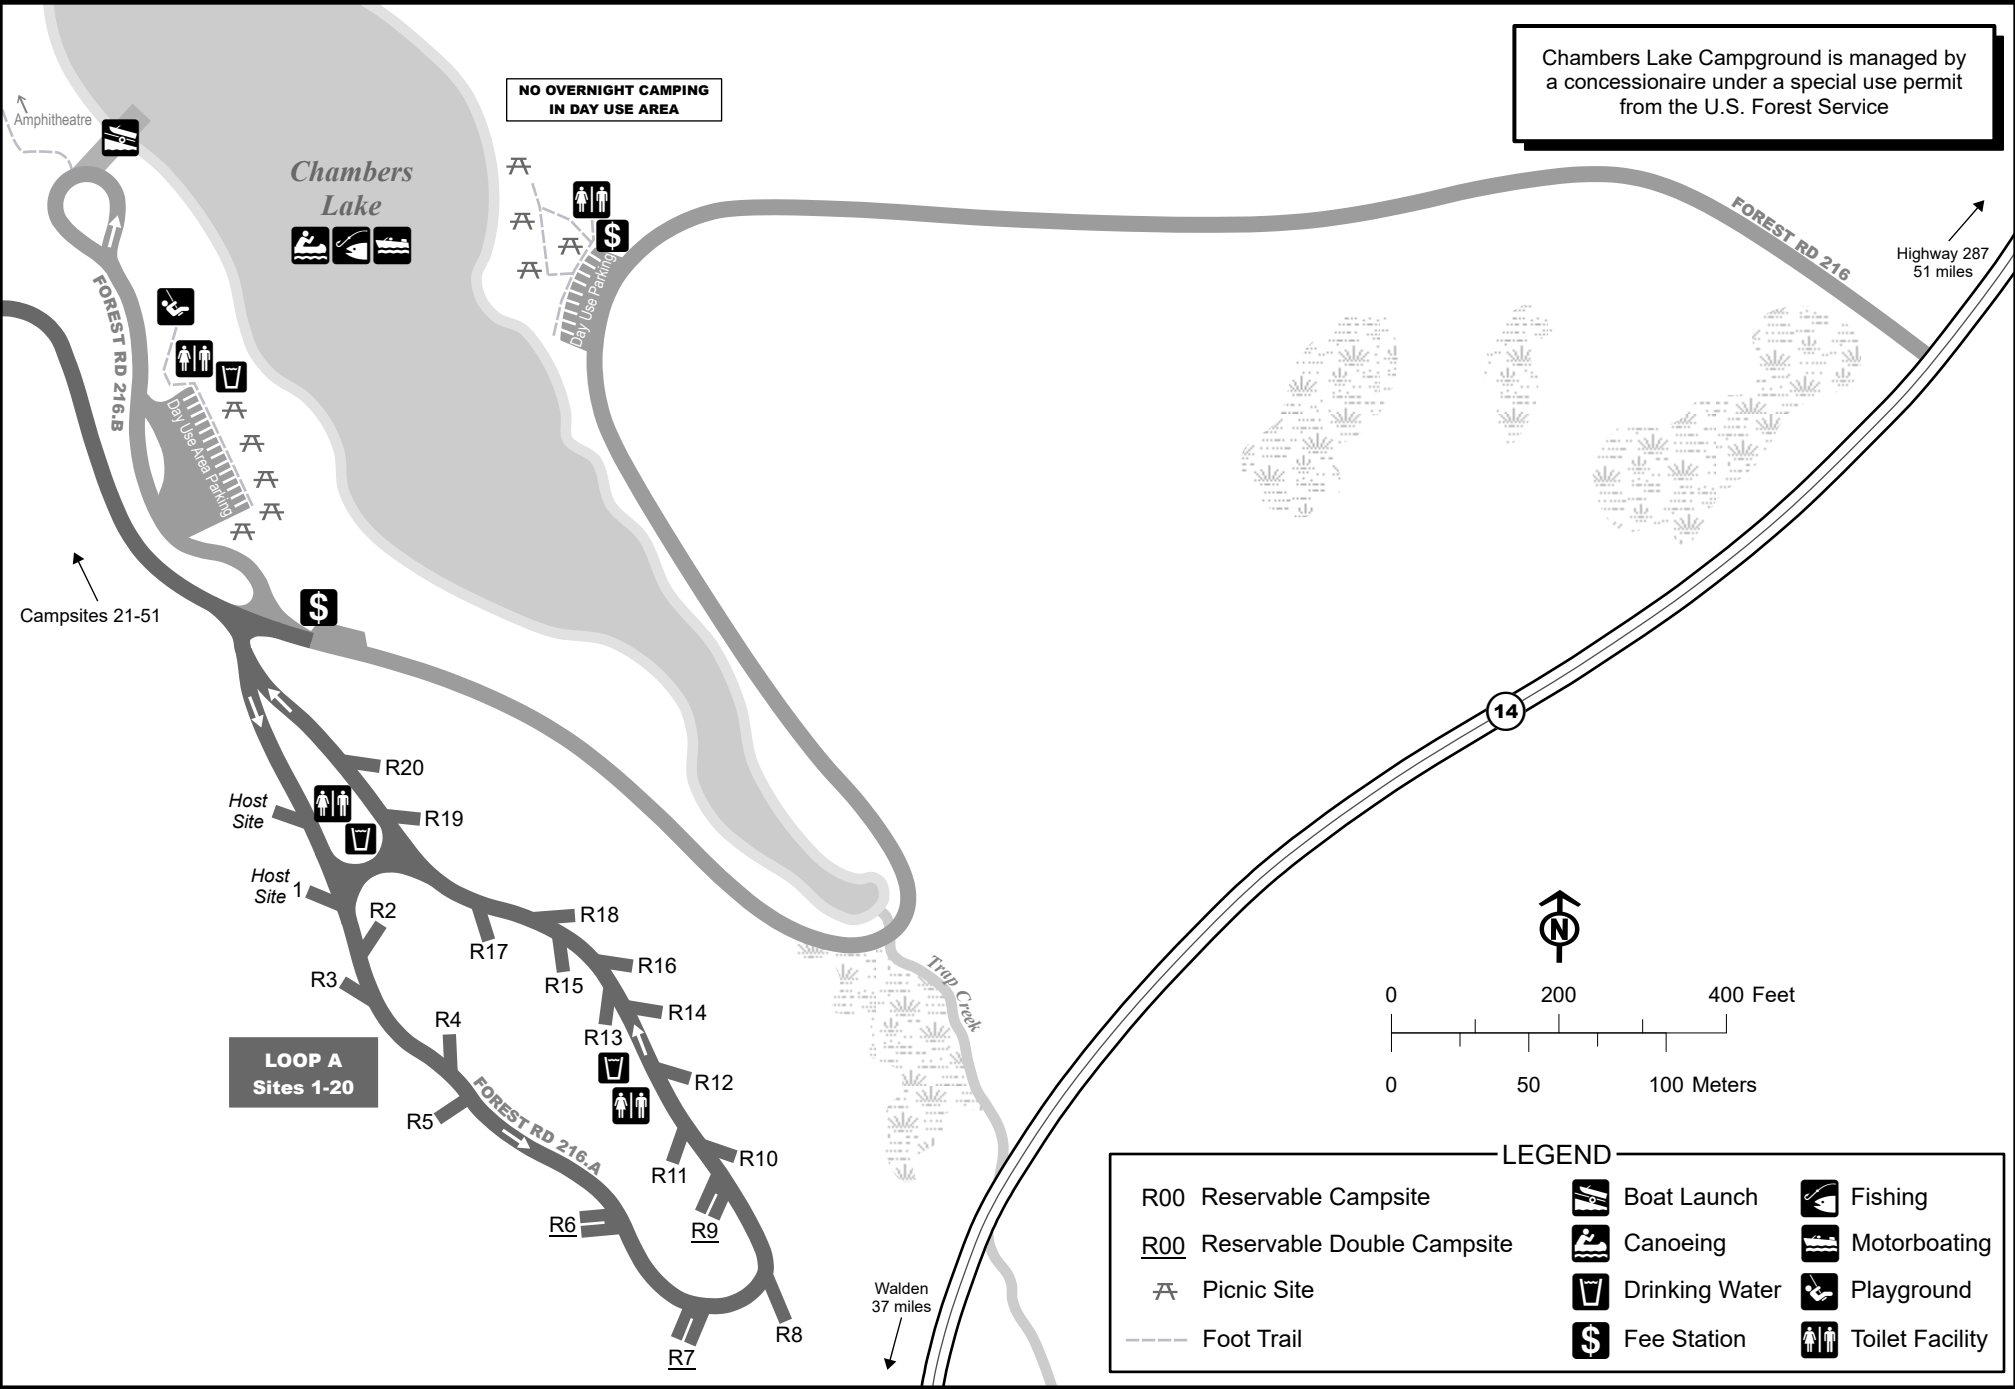

Chambers Lake Campground | Chambers Lake Day Use Area

Arapaho & Roosevelt National Forests

Map 1 of 2

Chambers Lake Campground is managed by a concessionaire under a special use permit from the U.S. Forest Service

NO OVERNIGHT CAMPING
IN DAY USE AREA

DISCLAIMER: This map is produced from geospatial data prepared by the U.S. Forest Service. Geospatial data and map accuracy may vary. The U.S. Forest Service reserves the right to correct, update, modify, or replace geospatial data and maps without notification. Map Date: September 2022