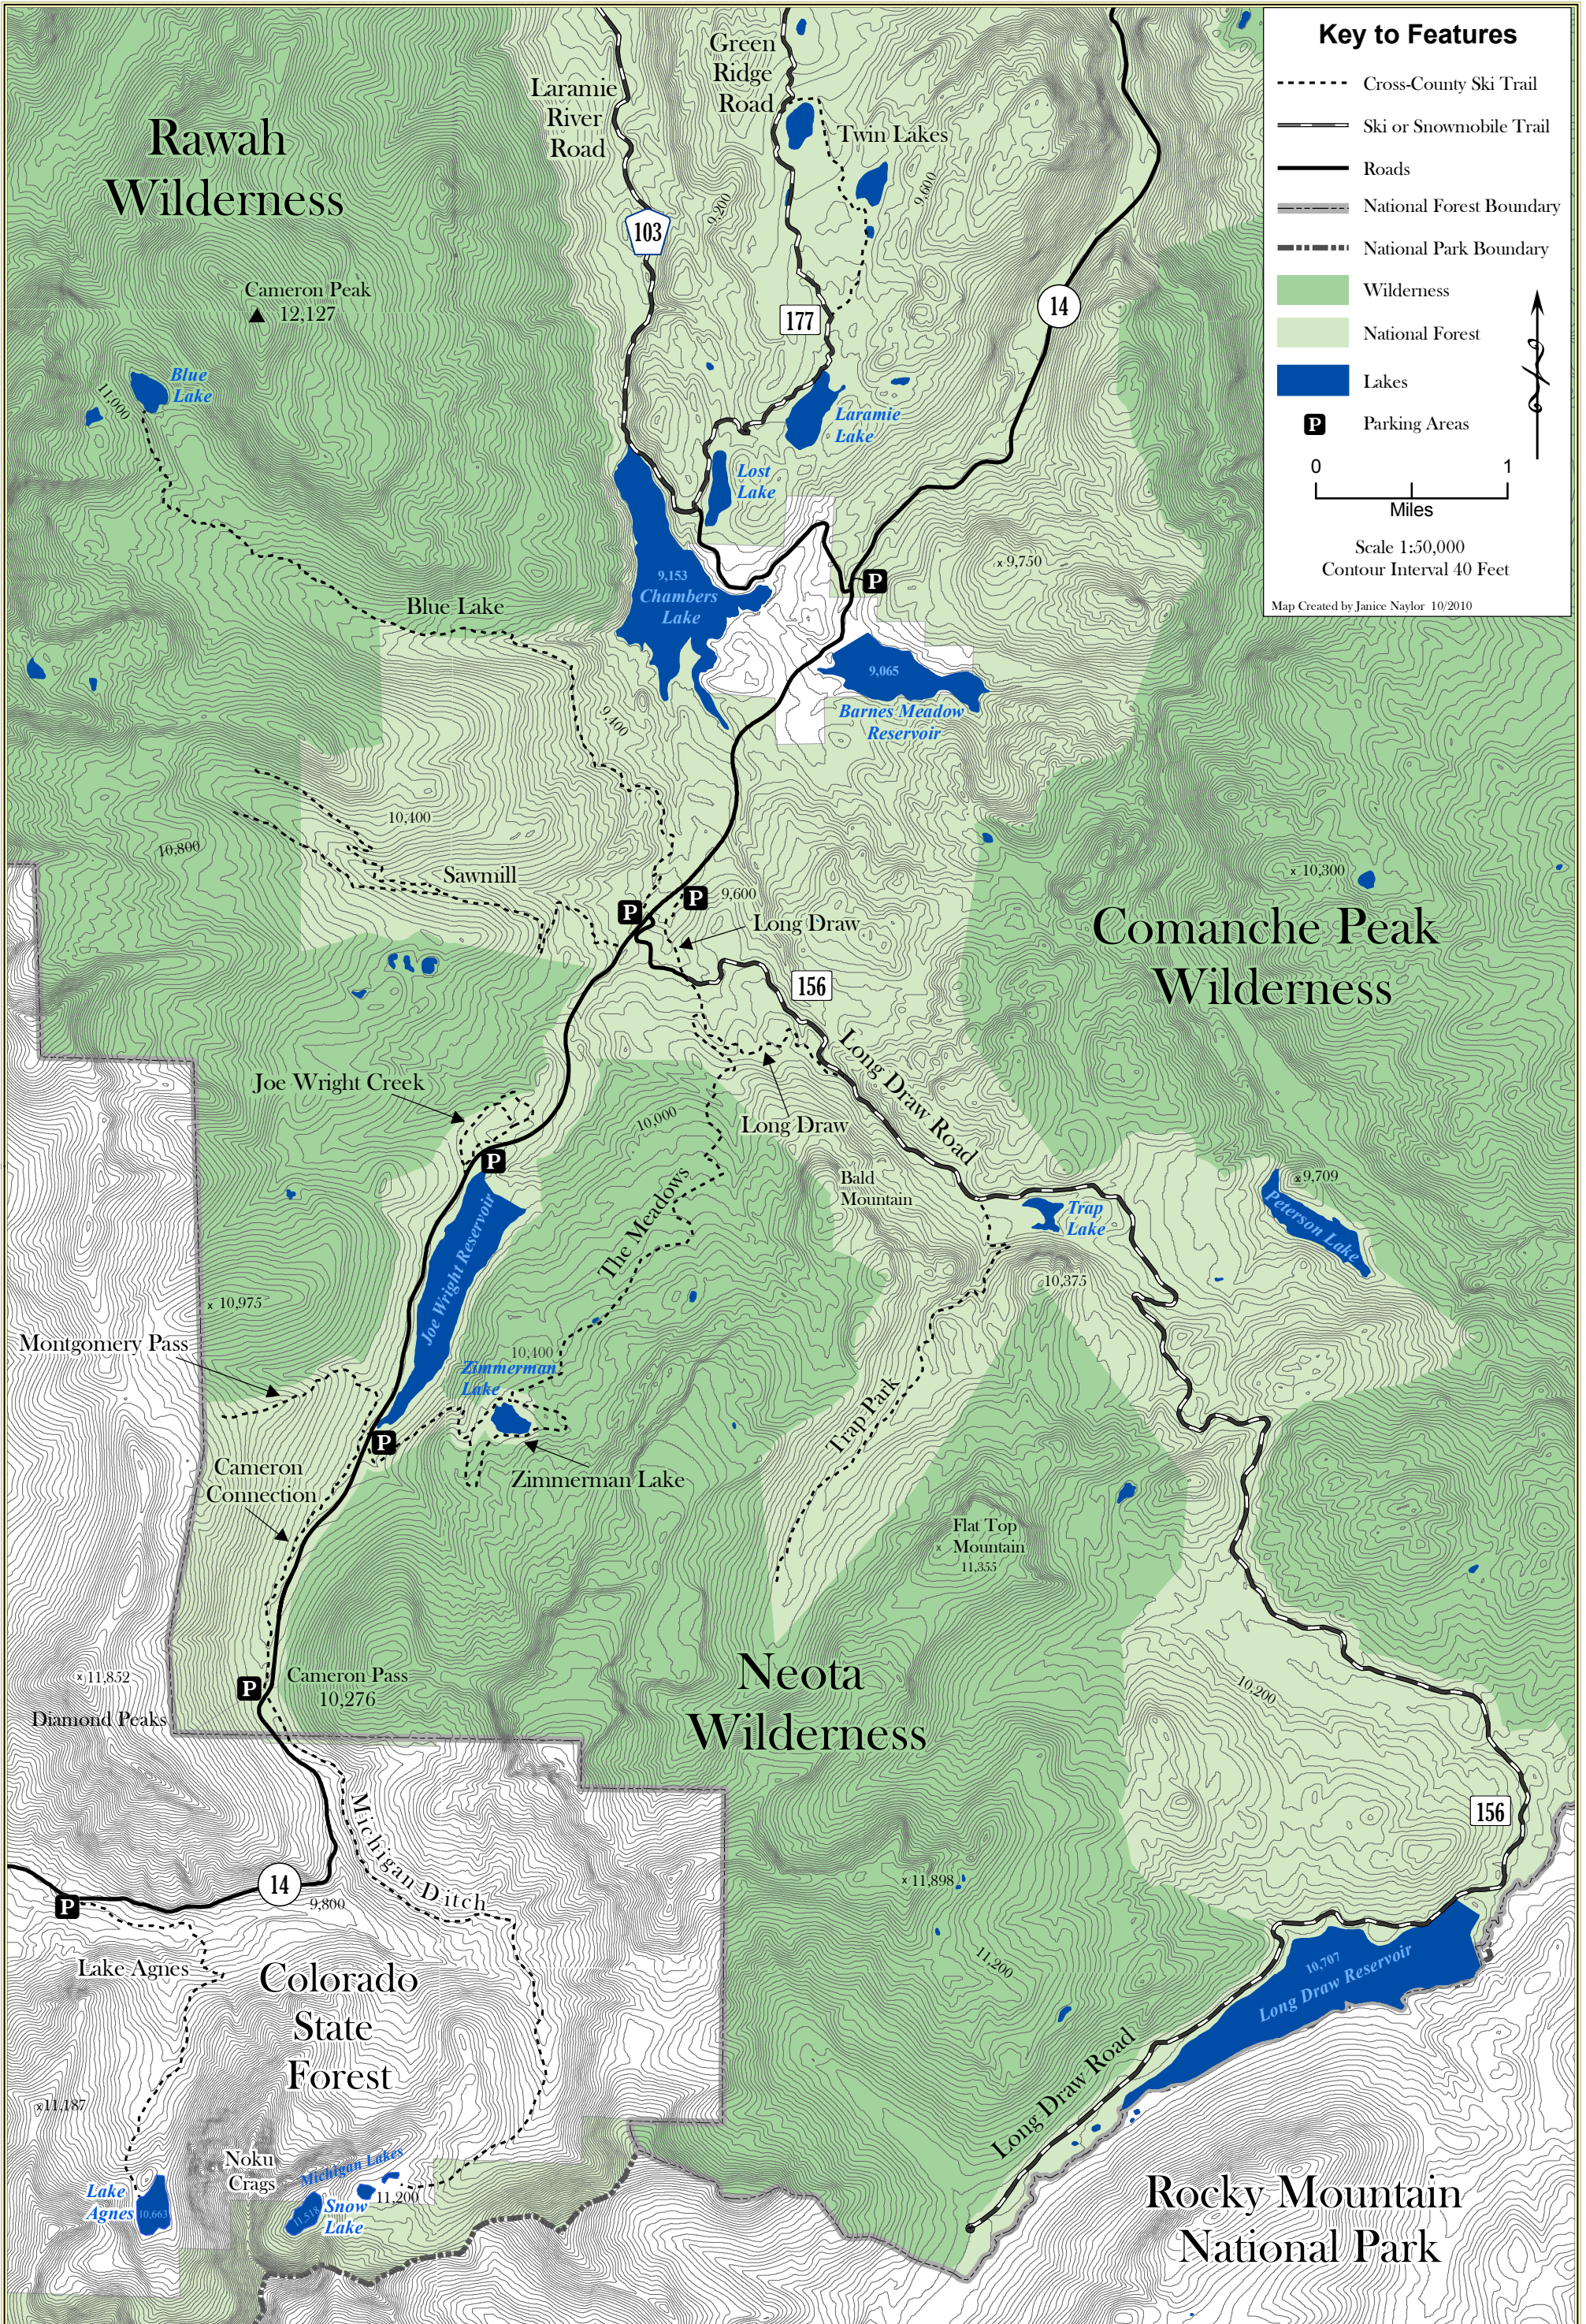

Cameron Pass Cross-Country Ski Trails

Key to Features

- Cross-Country Ski Trail
- Ski or Snowmobile Trail
- Roads
- National Forest Boundary
- National Park Boundary
- Wilderness
- National Forest
- Lakes
- P Parking Areas

Scale 1:50,000
Contour Interval 40 Feet

Map Created by Janice Naylor 10/2010