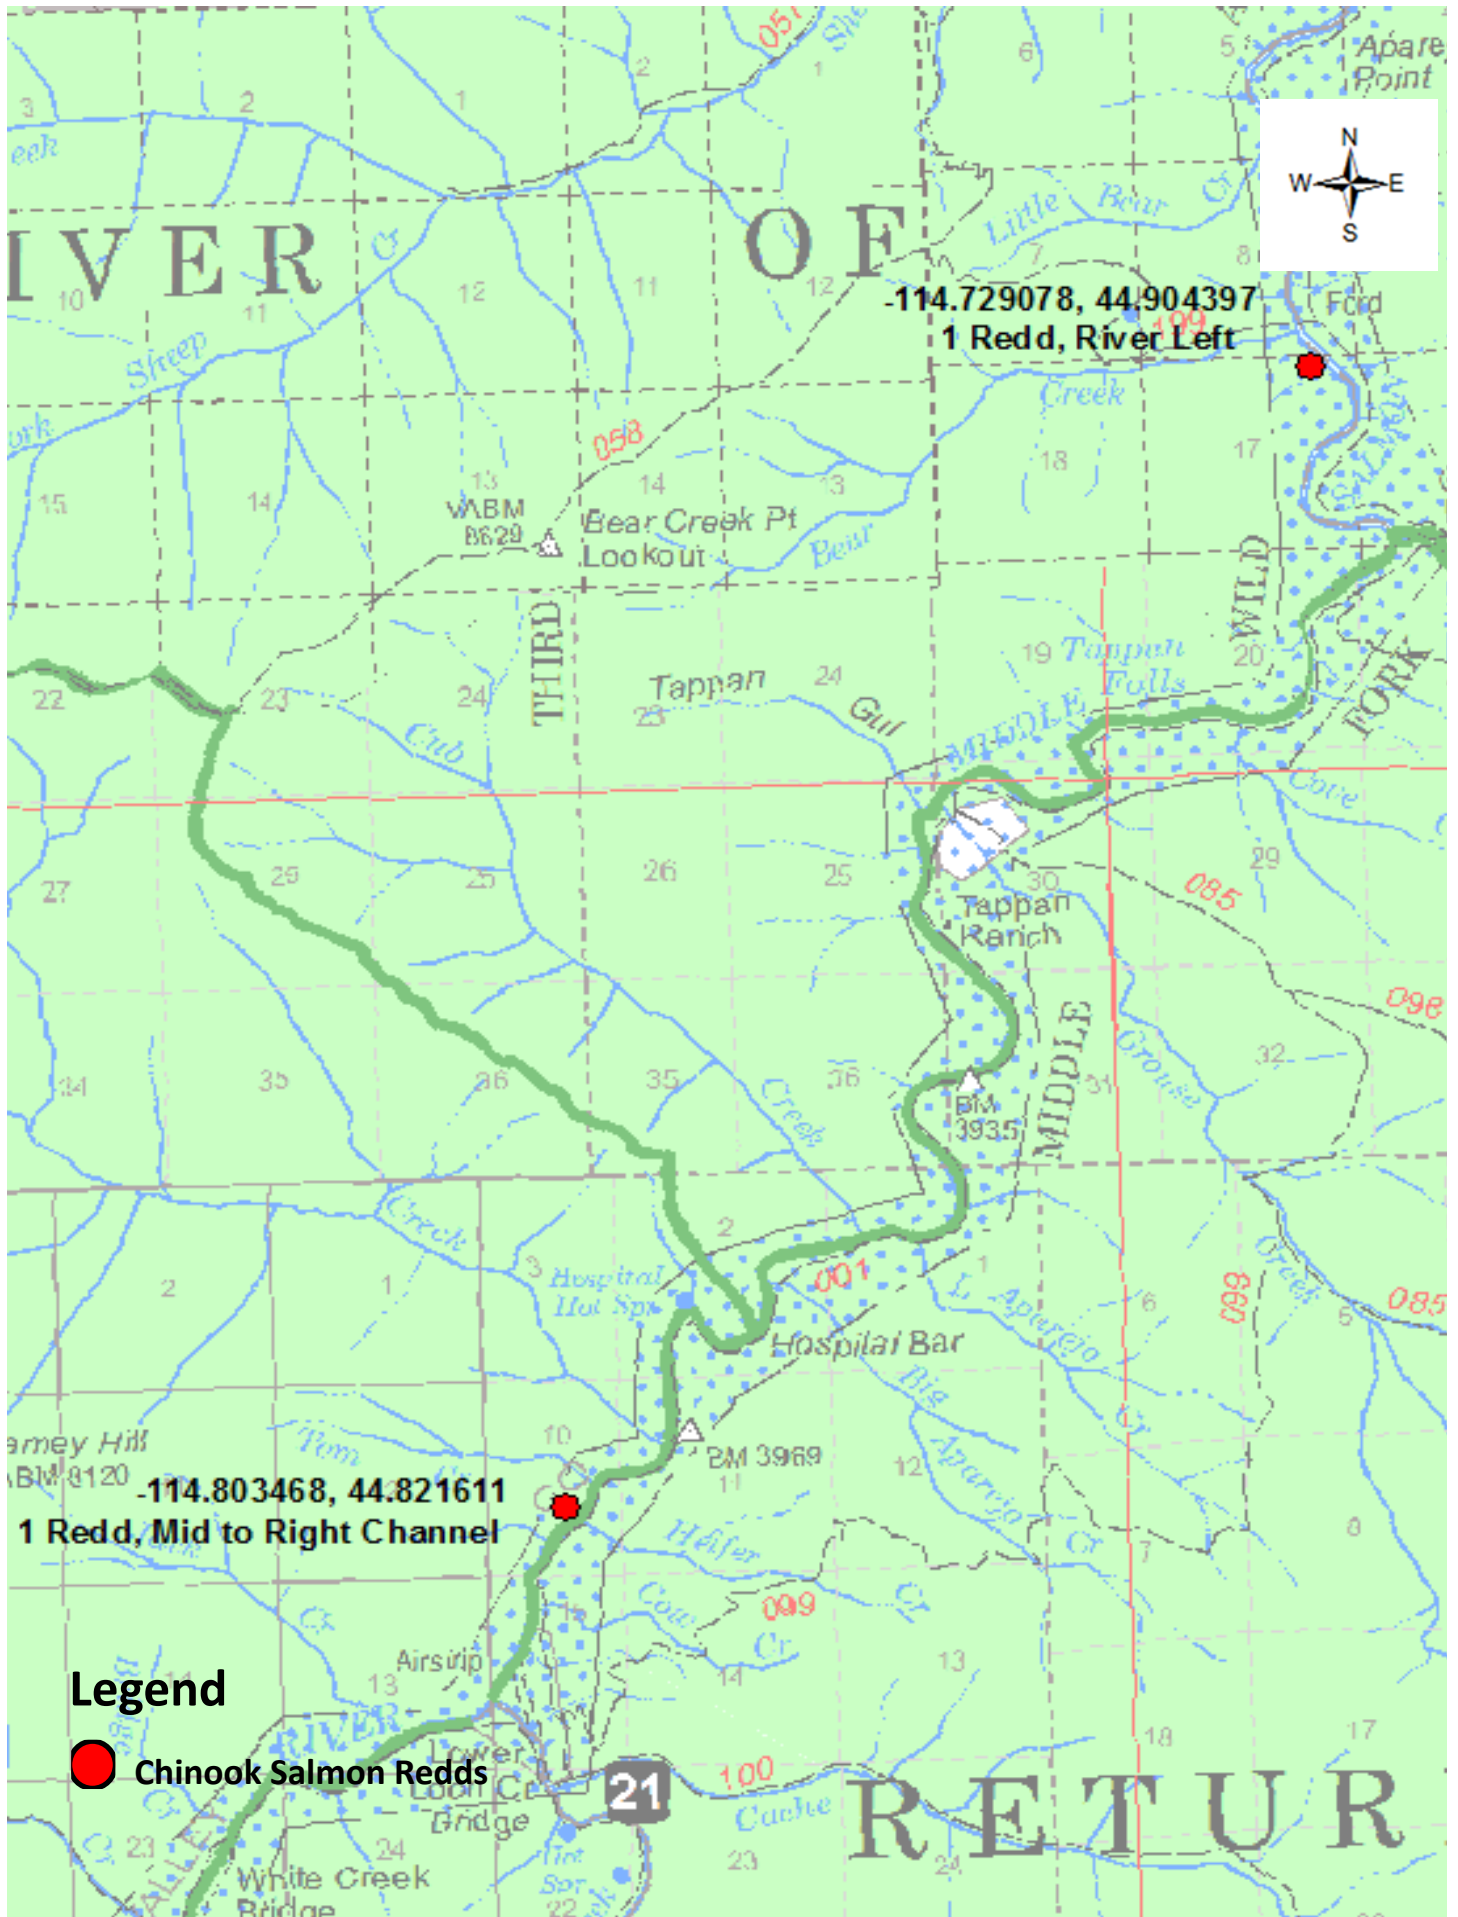

Legend

 Chinook Salmon Redds

LIVER

OF

-114.729078, 44.904397
1 Redd, River Left

THIRD

MIDDLE

WILD FORK

-114.803468, 44.821611
1 Redd, Mid to Right Channel

Legend

 Chinook Salmon Redds

21

RETUR