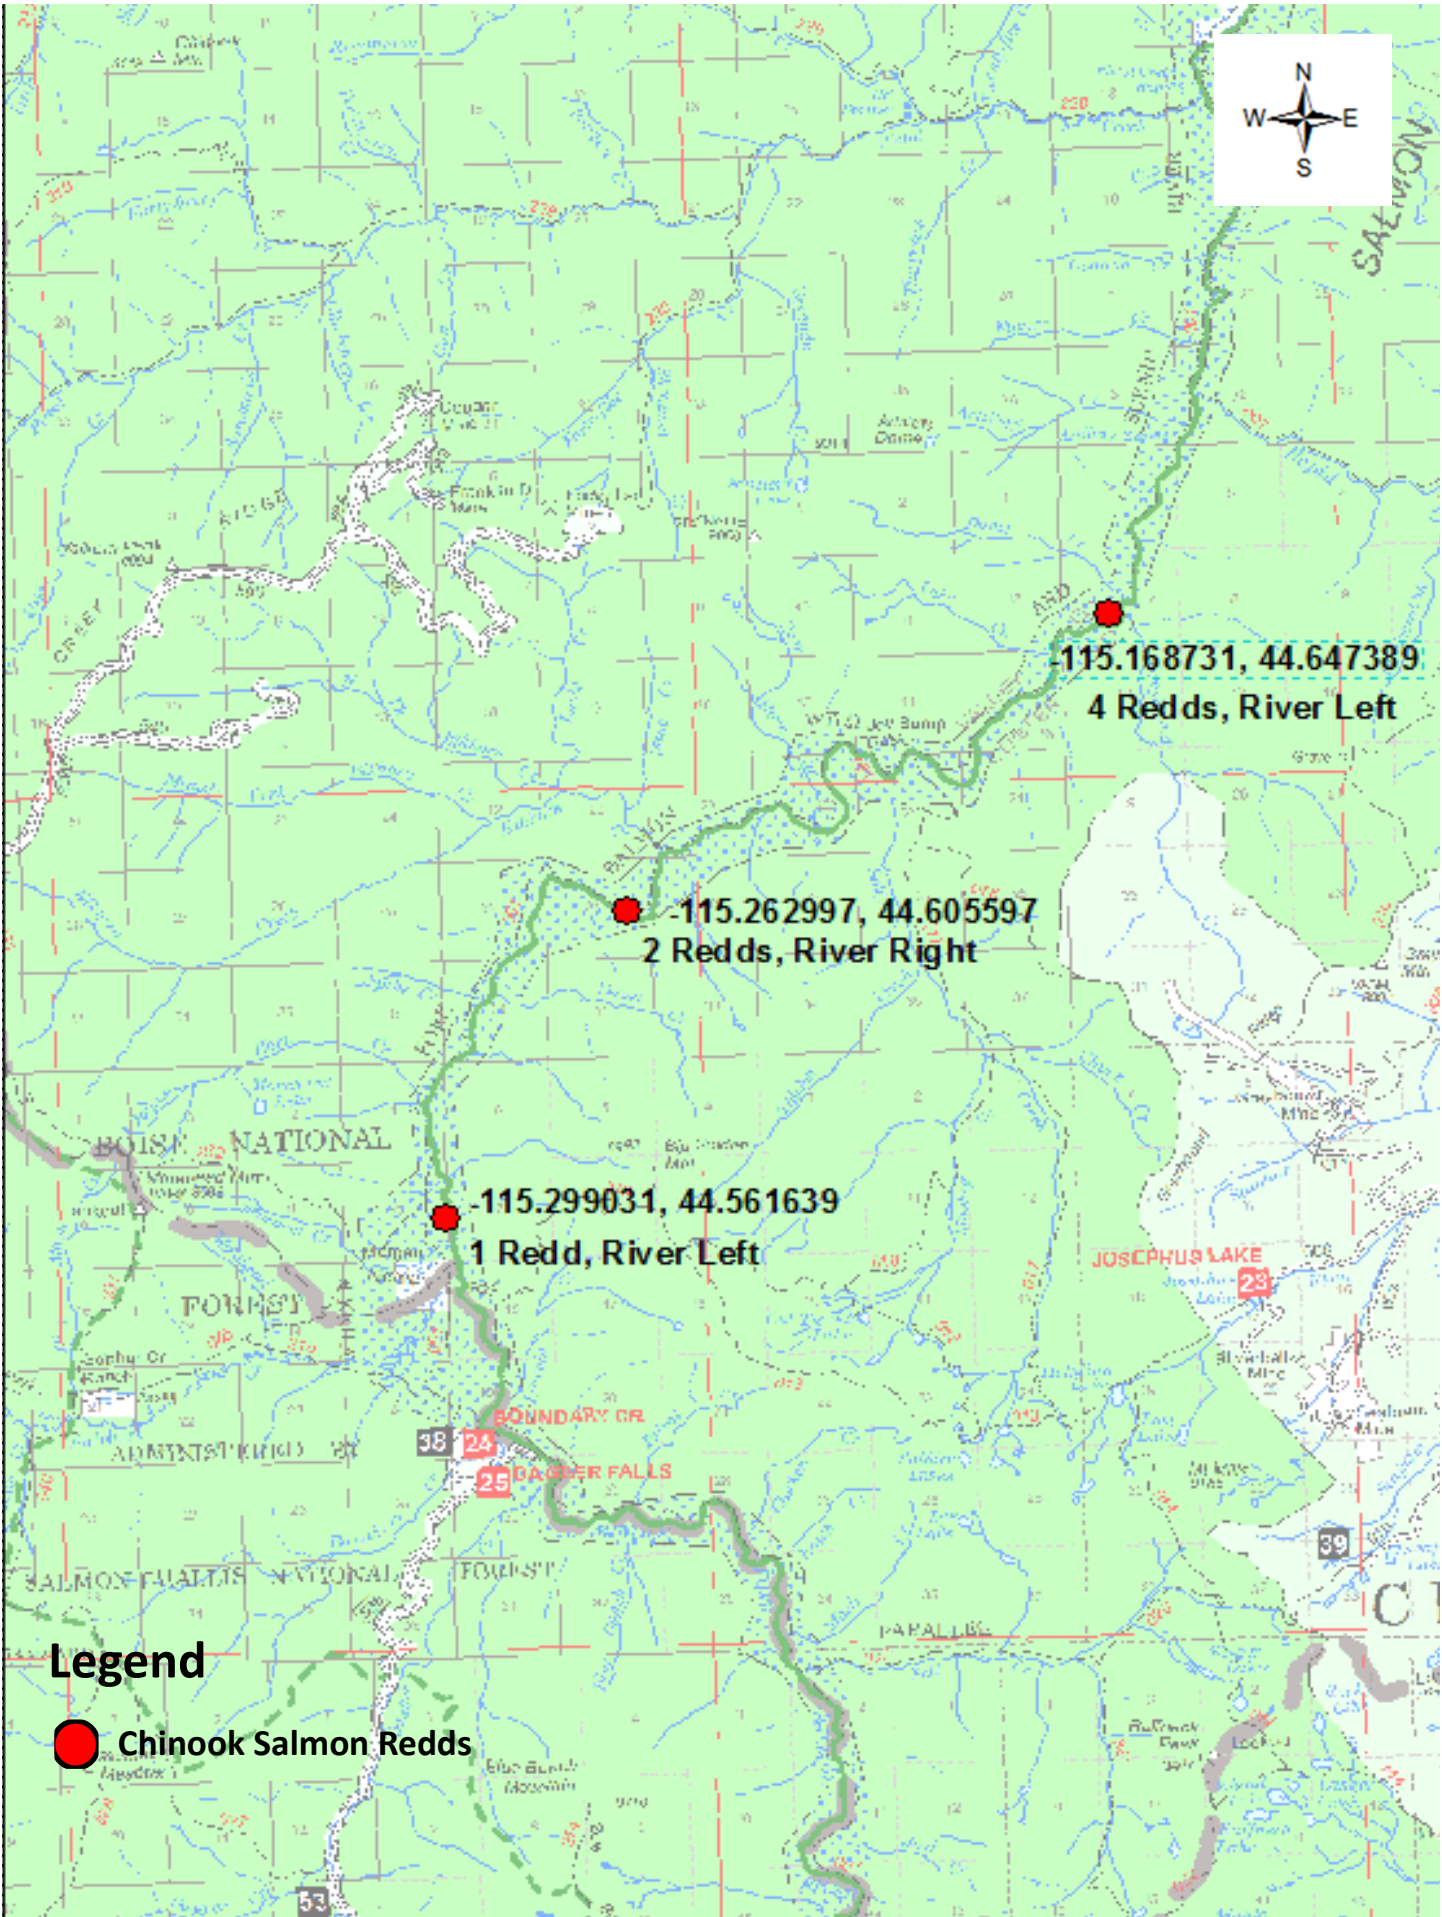

Legend

 Chinook Salmon Redds

LIVER

OF

-114.729078, 44.904397
1 Redd, River Left

THIRD

MIDDLE

WILD FORK

-114.803468, 44.821611
1 Redd, Mid to Right Channel

Legend

 Chinook Salmon Redds

21

RETUR