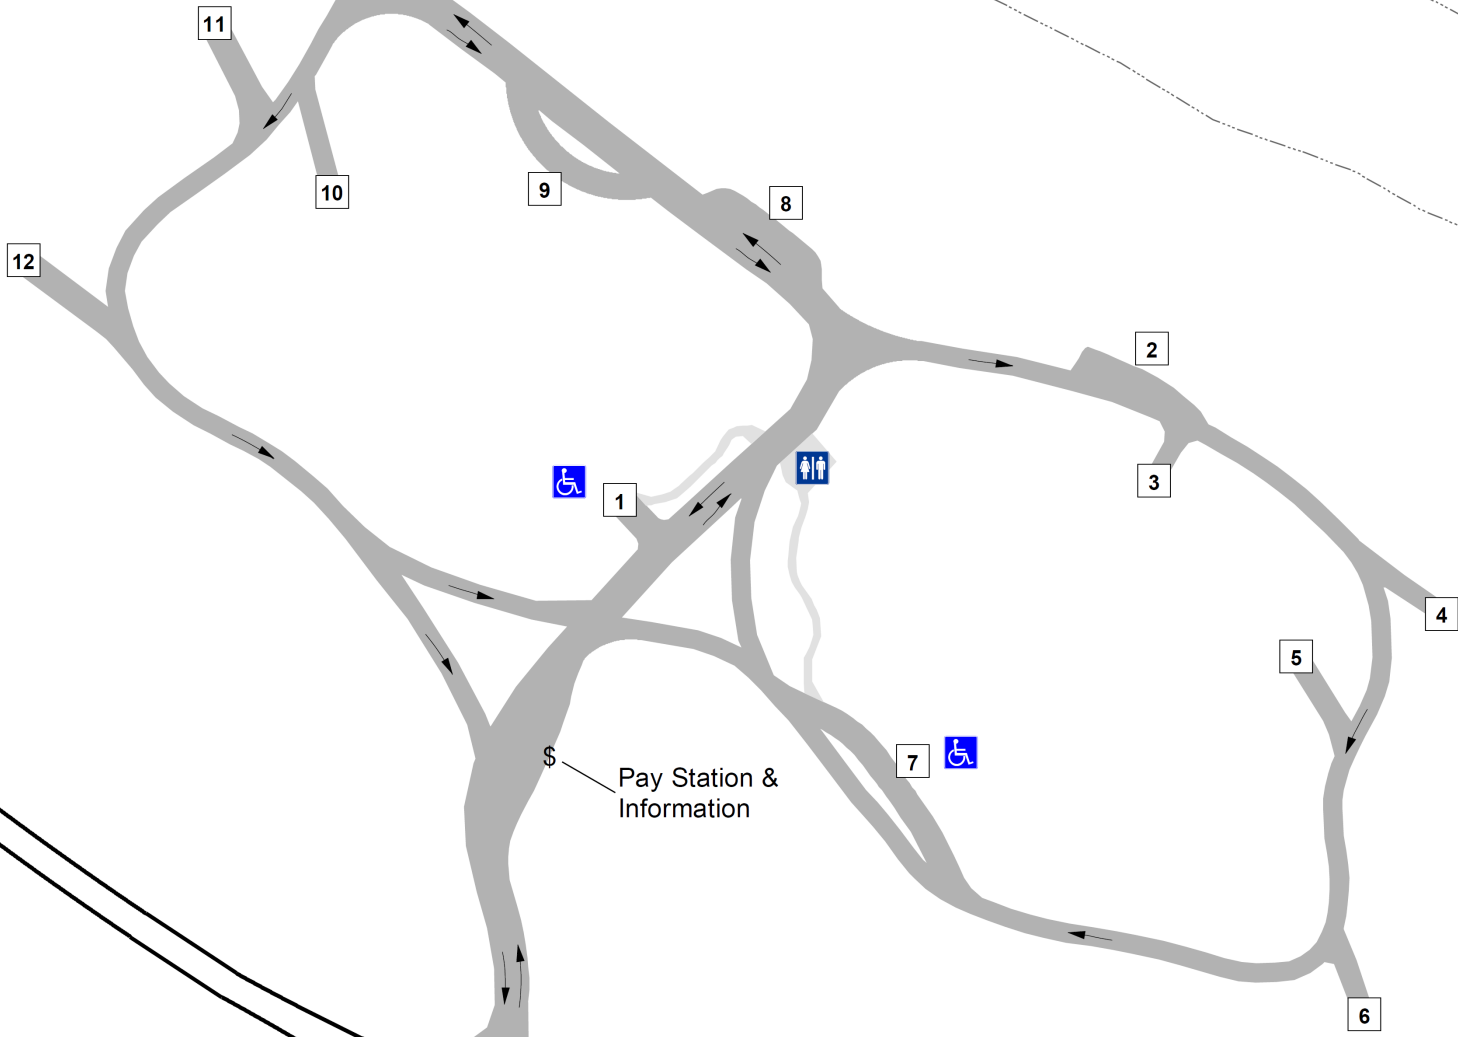

Monty Campground

Gate

Turn Around Loop

Metolius River

- Campsite
- Pay Station
- ♿ ADA Site
- ♿ Drinking Water
- ♿ Restroom