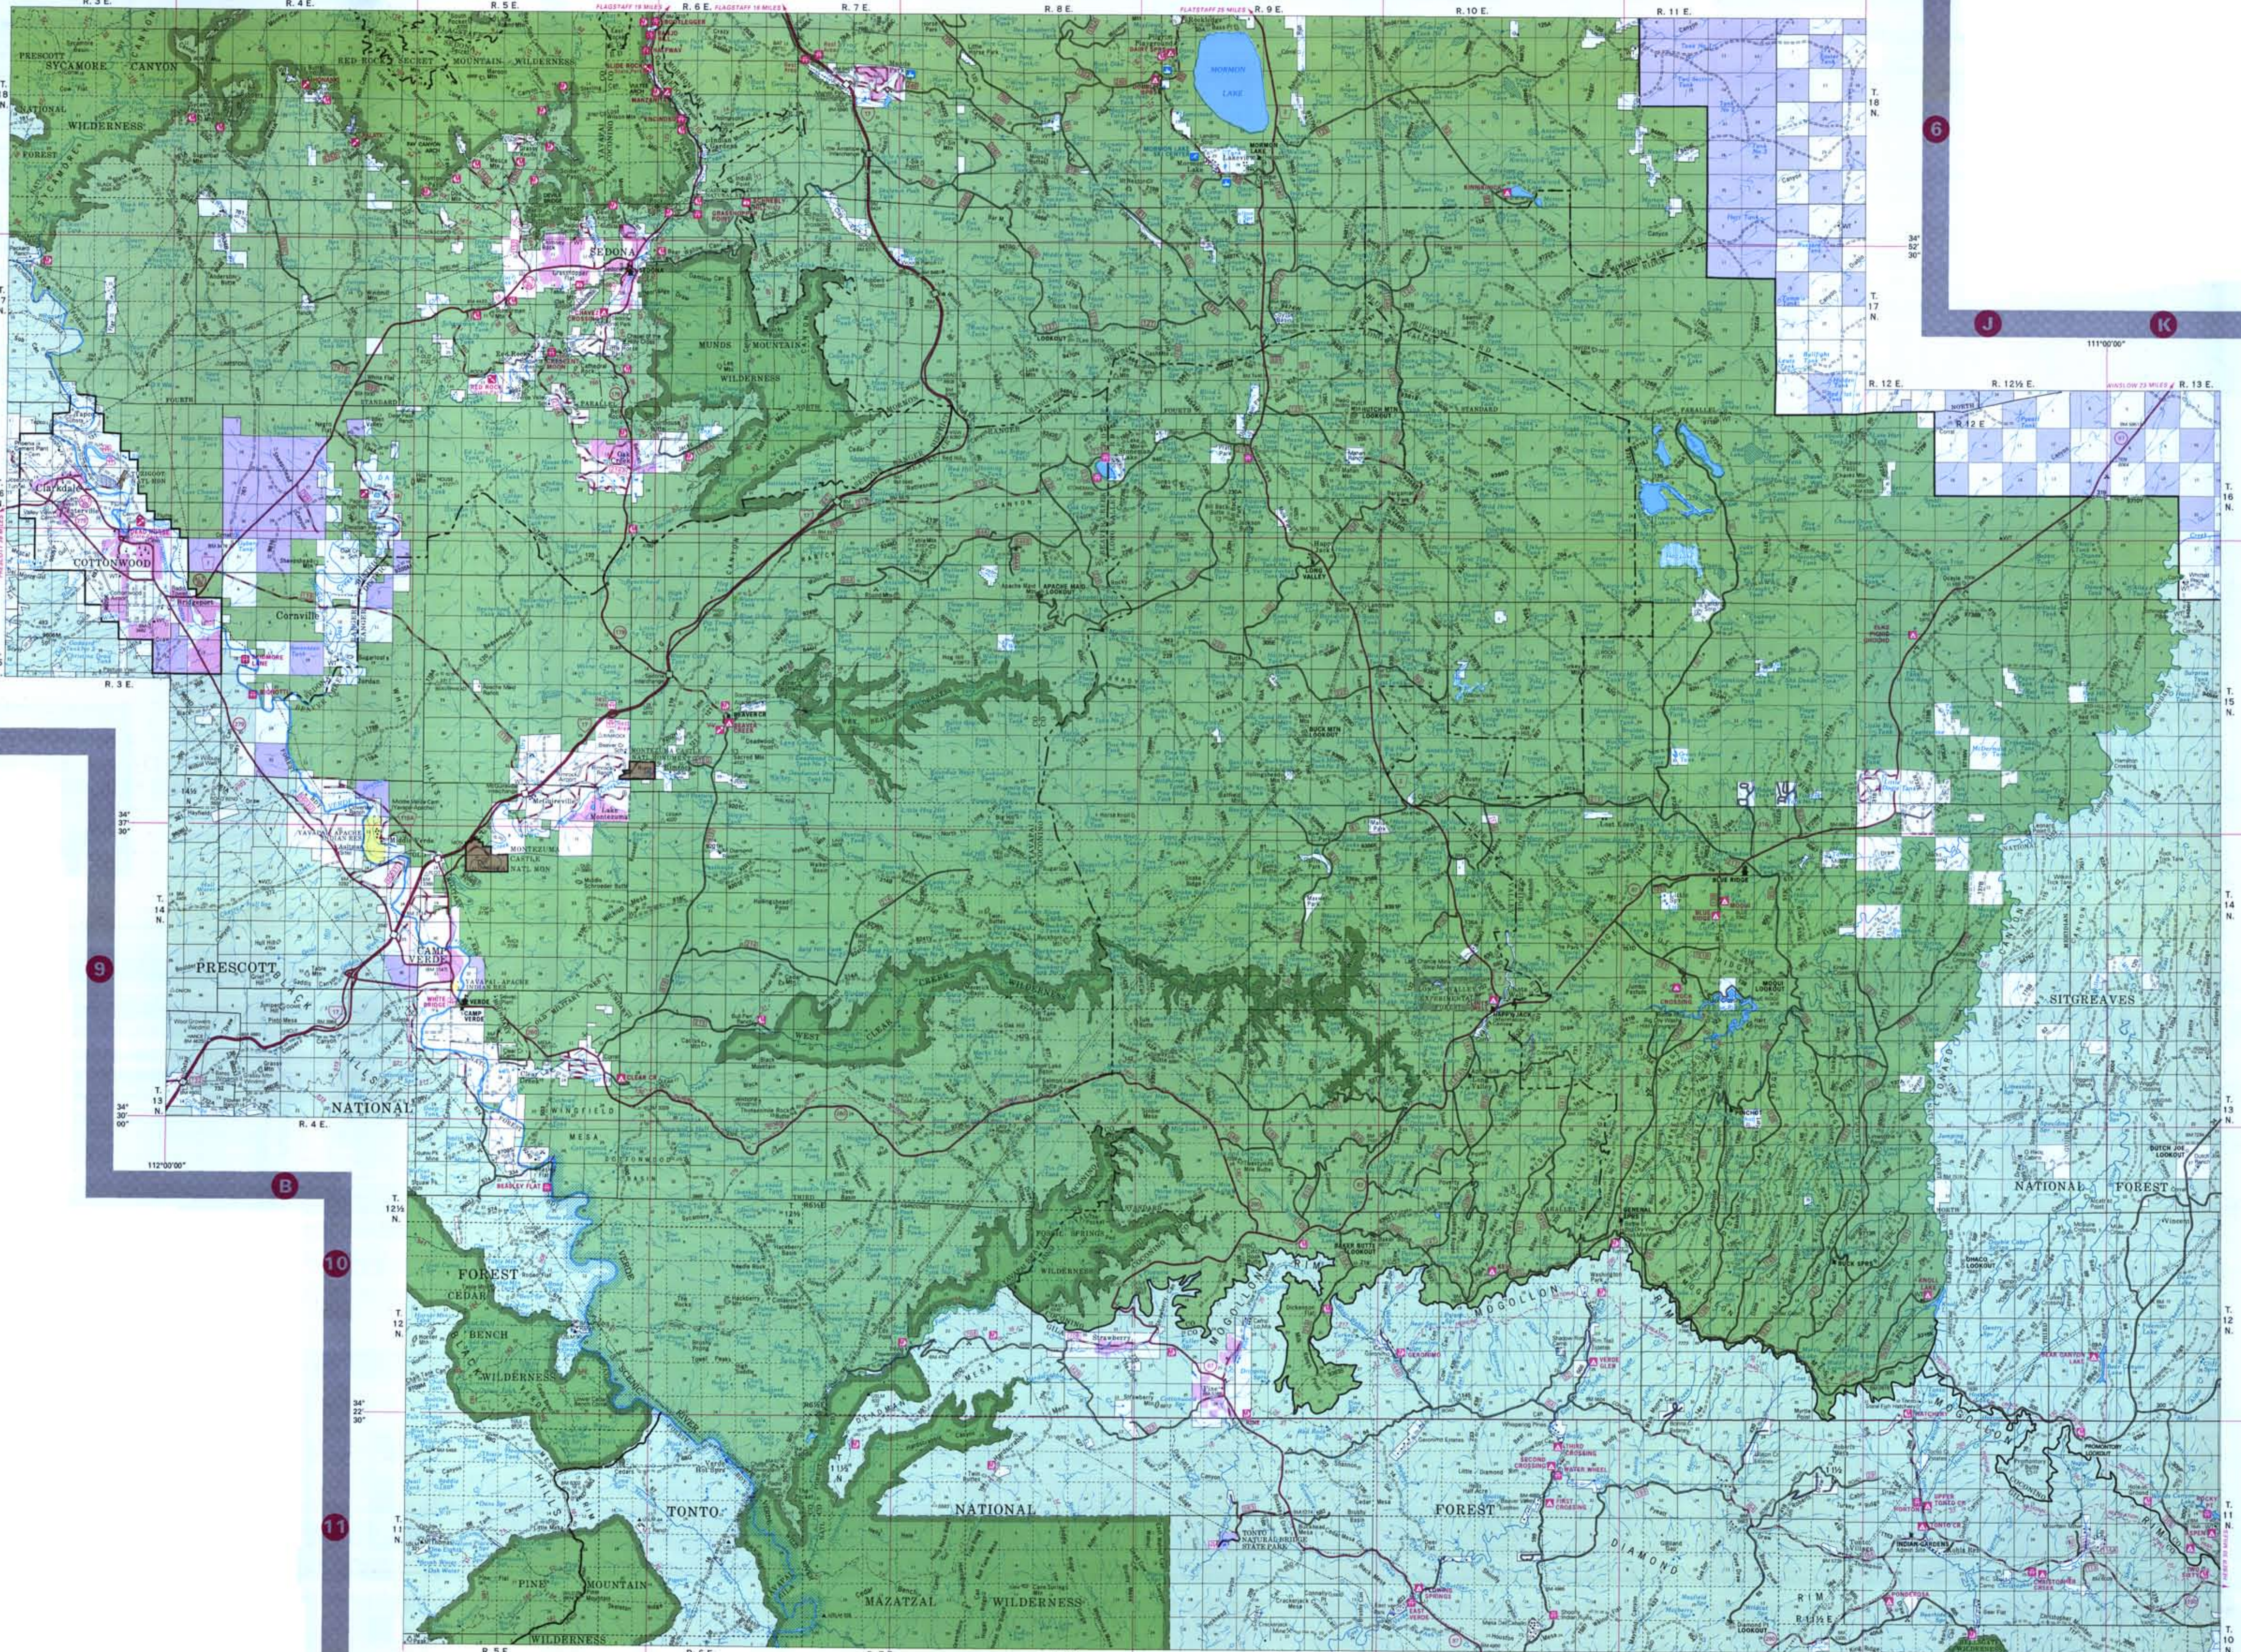

SOUTH HALF

1927 North American datum