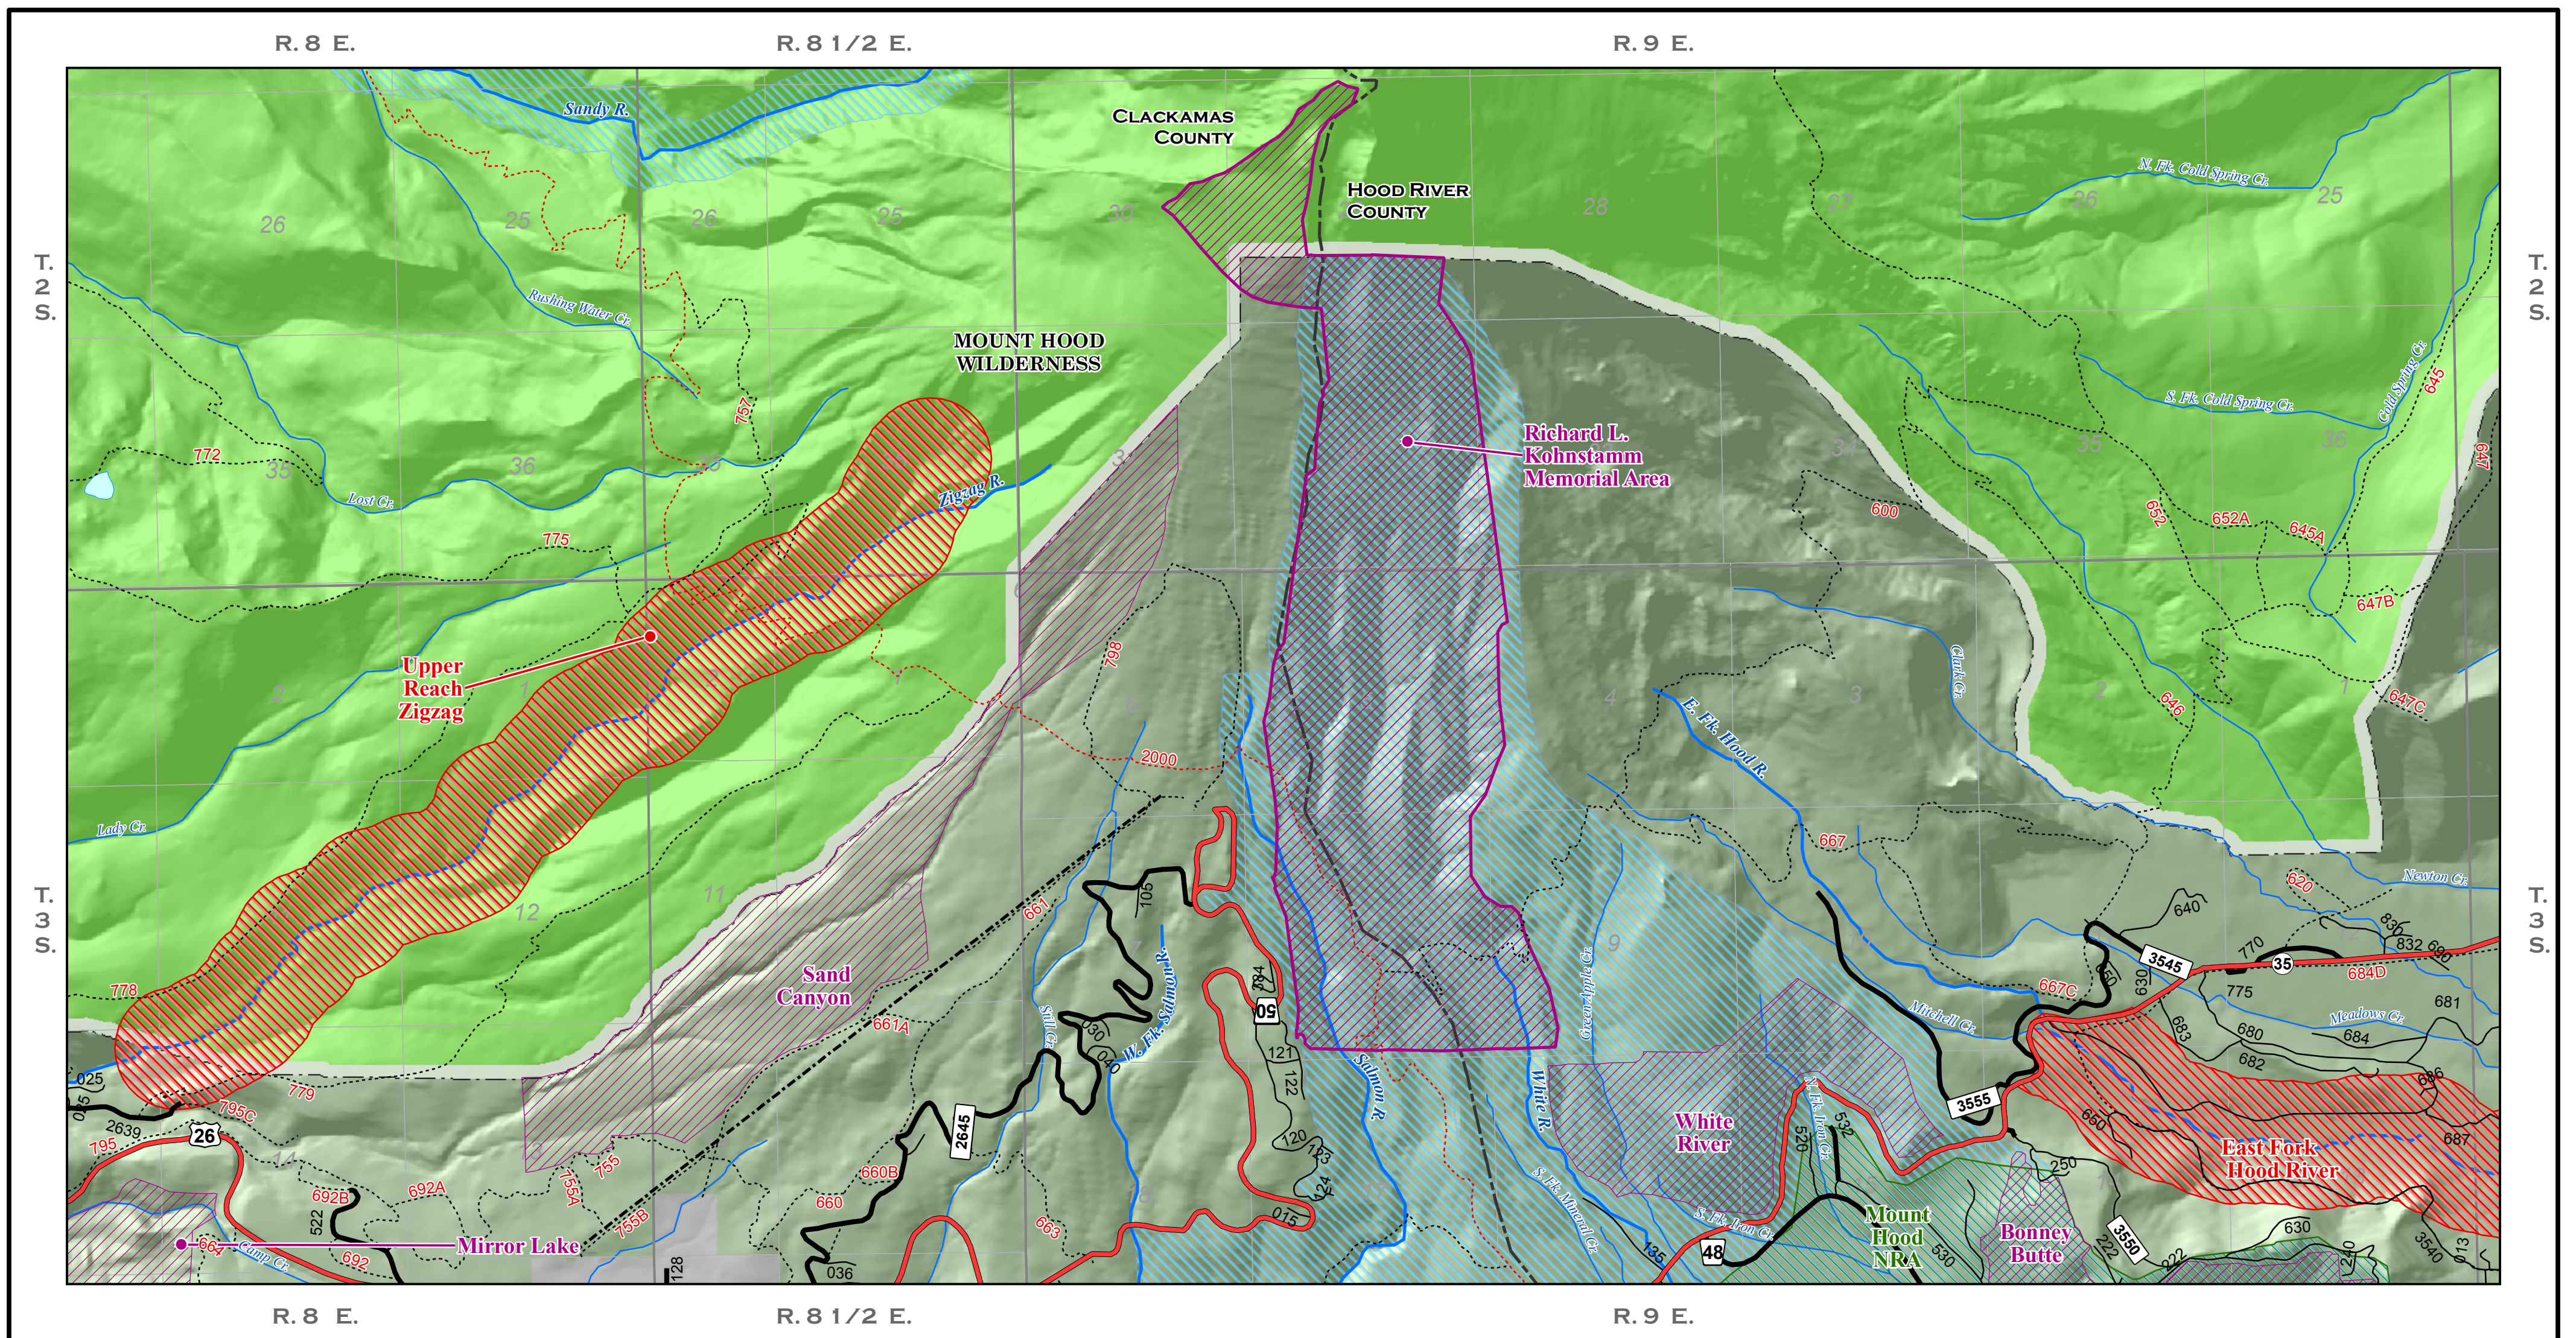

Mount Hood Wilderness - Richard L. Kohnstamm Memorial Area

Prepared at the request of U. S. Senator Wyden - July 16, 2007

Additions

- Richard L. Kohnstamm Wilderness
- Wilderness Areas

Existing US Forest Service Base Data

- Wilderness
- Wild and Scenic Rivers
- Pacific Crest Trail **PCT:** 2000
- All Other Trails **Trails:** 757
- FS Paved Roads
- All Other FS Roads **Locals:** 023 **Collectors:** 2710 **Arterials:** 27
- County Lines
- Highways **26** **35**
- Other Paved Roads
- Old Timberline Gondola

Mount Hood Wilderness - Richard L. Kohnstamm Memorial Area

Prepared at the request of U. S. Senator Wyden - July 16, 2007

Additions

- Richard L. Kohnstamm Memorial Area
- Wilderness Areas
- National Recreation Areas
- Wild and Scenic Rivers

Existing US Forest Service Base Data

- Mt. Hood NF
- Wilderness
- Wild and Scenic Rivers
- Pacific Crest Trail **PCT:** 2000
- All Other Trails **Trails:** 757
- FS Paved Roads
- All Other FS Roads **Locals:** 023 **Collectors:** 2710 **Arterials:** 27
- County Lines
- Highways **26** **35**
- Other Paved Roads
- Old Timberline Gondola