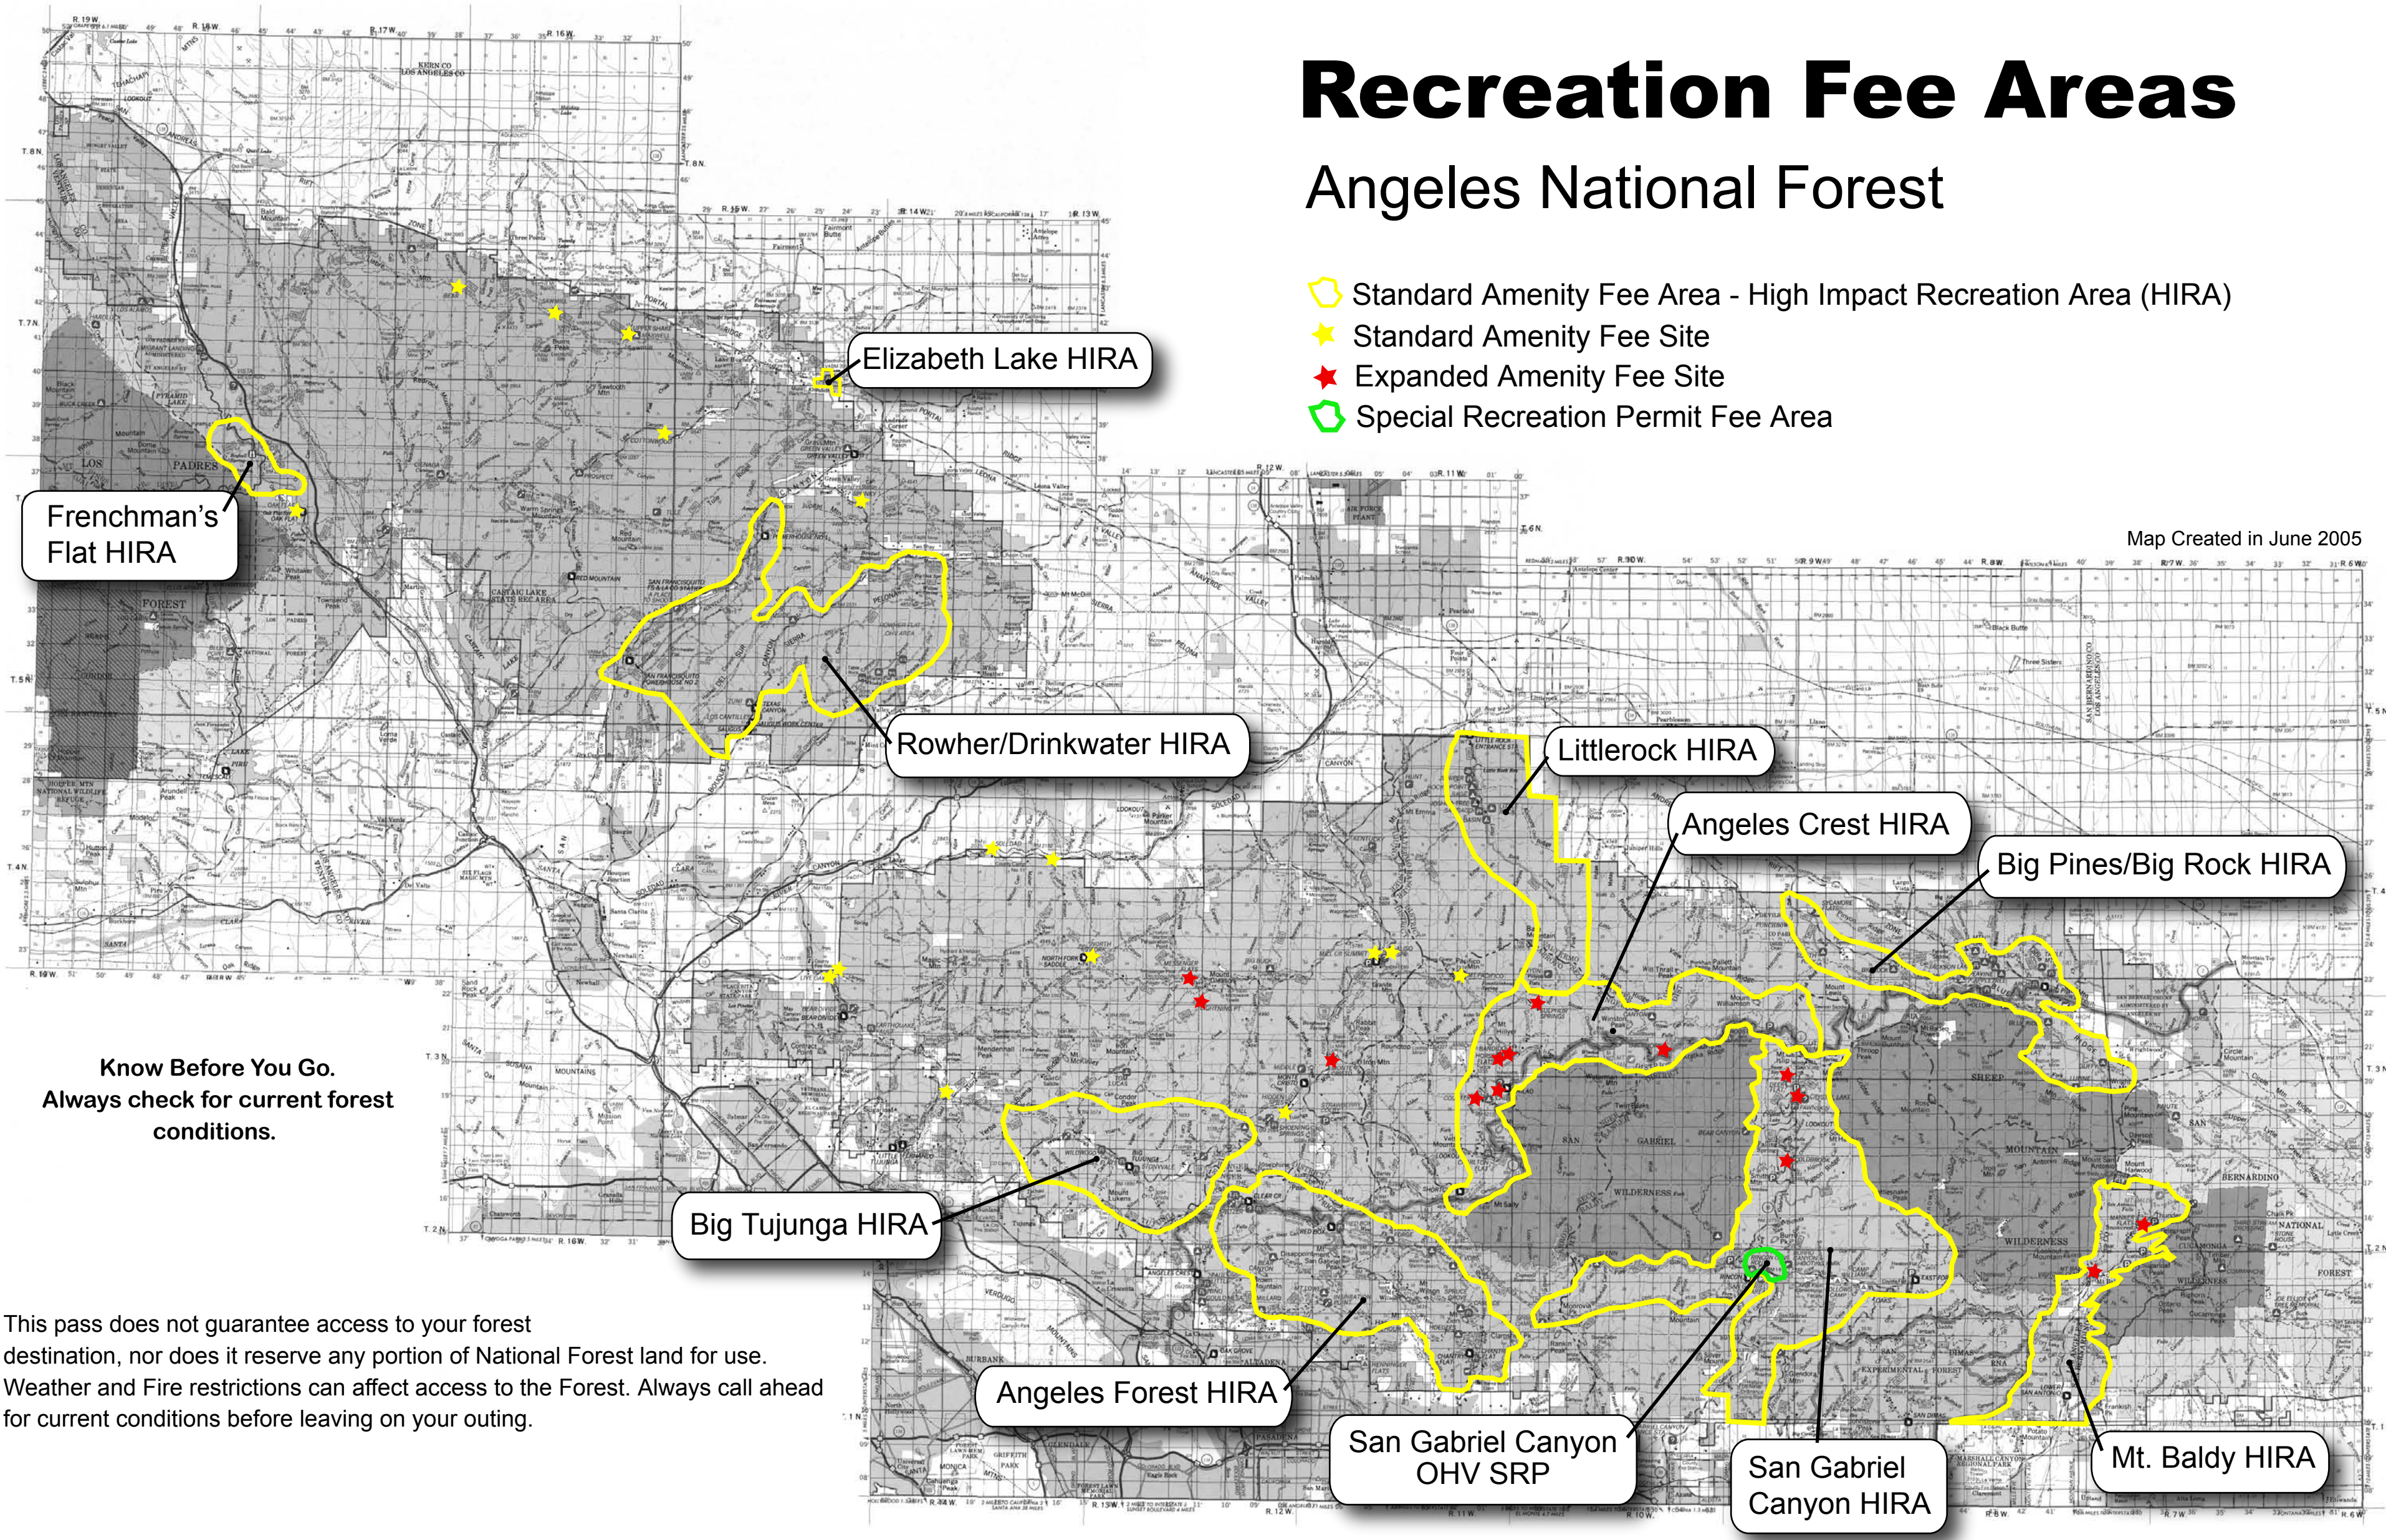

Recreation Fee Areas

Angeles National Forest

- Standard Amenity Fee Area - High Impact Recreation Area (HIRA)
- Standard Amenity Fee Site
- Expanded Amenity Fee Site
- Special Recreation Permit Fee Area

Map Created in June 2005

Frenchman's Flat HIRA

Elizabeth Lake HIRA

Rowher/Drinkwater HIRA

Littlerock HIRA

Angeles Crest HIRA

Big Pines/Big Rock HIRA

Big Tujunga HIRA

Angeles Forest HIRA

San Gabriel Canyon OHV SRP

San Gabriel Canyon HIRA

Mt. Baldy HIRA

Know Before You Go.
Always check for current forest conditions.

This pass does not guarantee access to your forest destination, nor does it reserve any portion of National Forest land for use. Weather and Fire restrictions can affect access to the Forest. Always call ahead for current conditions before leaving on your outing.