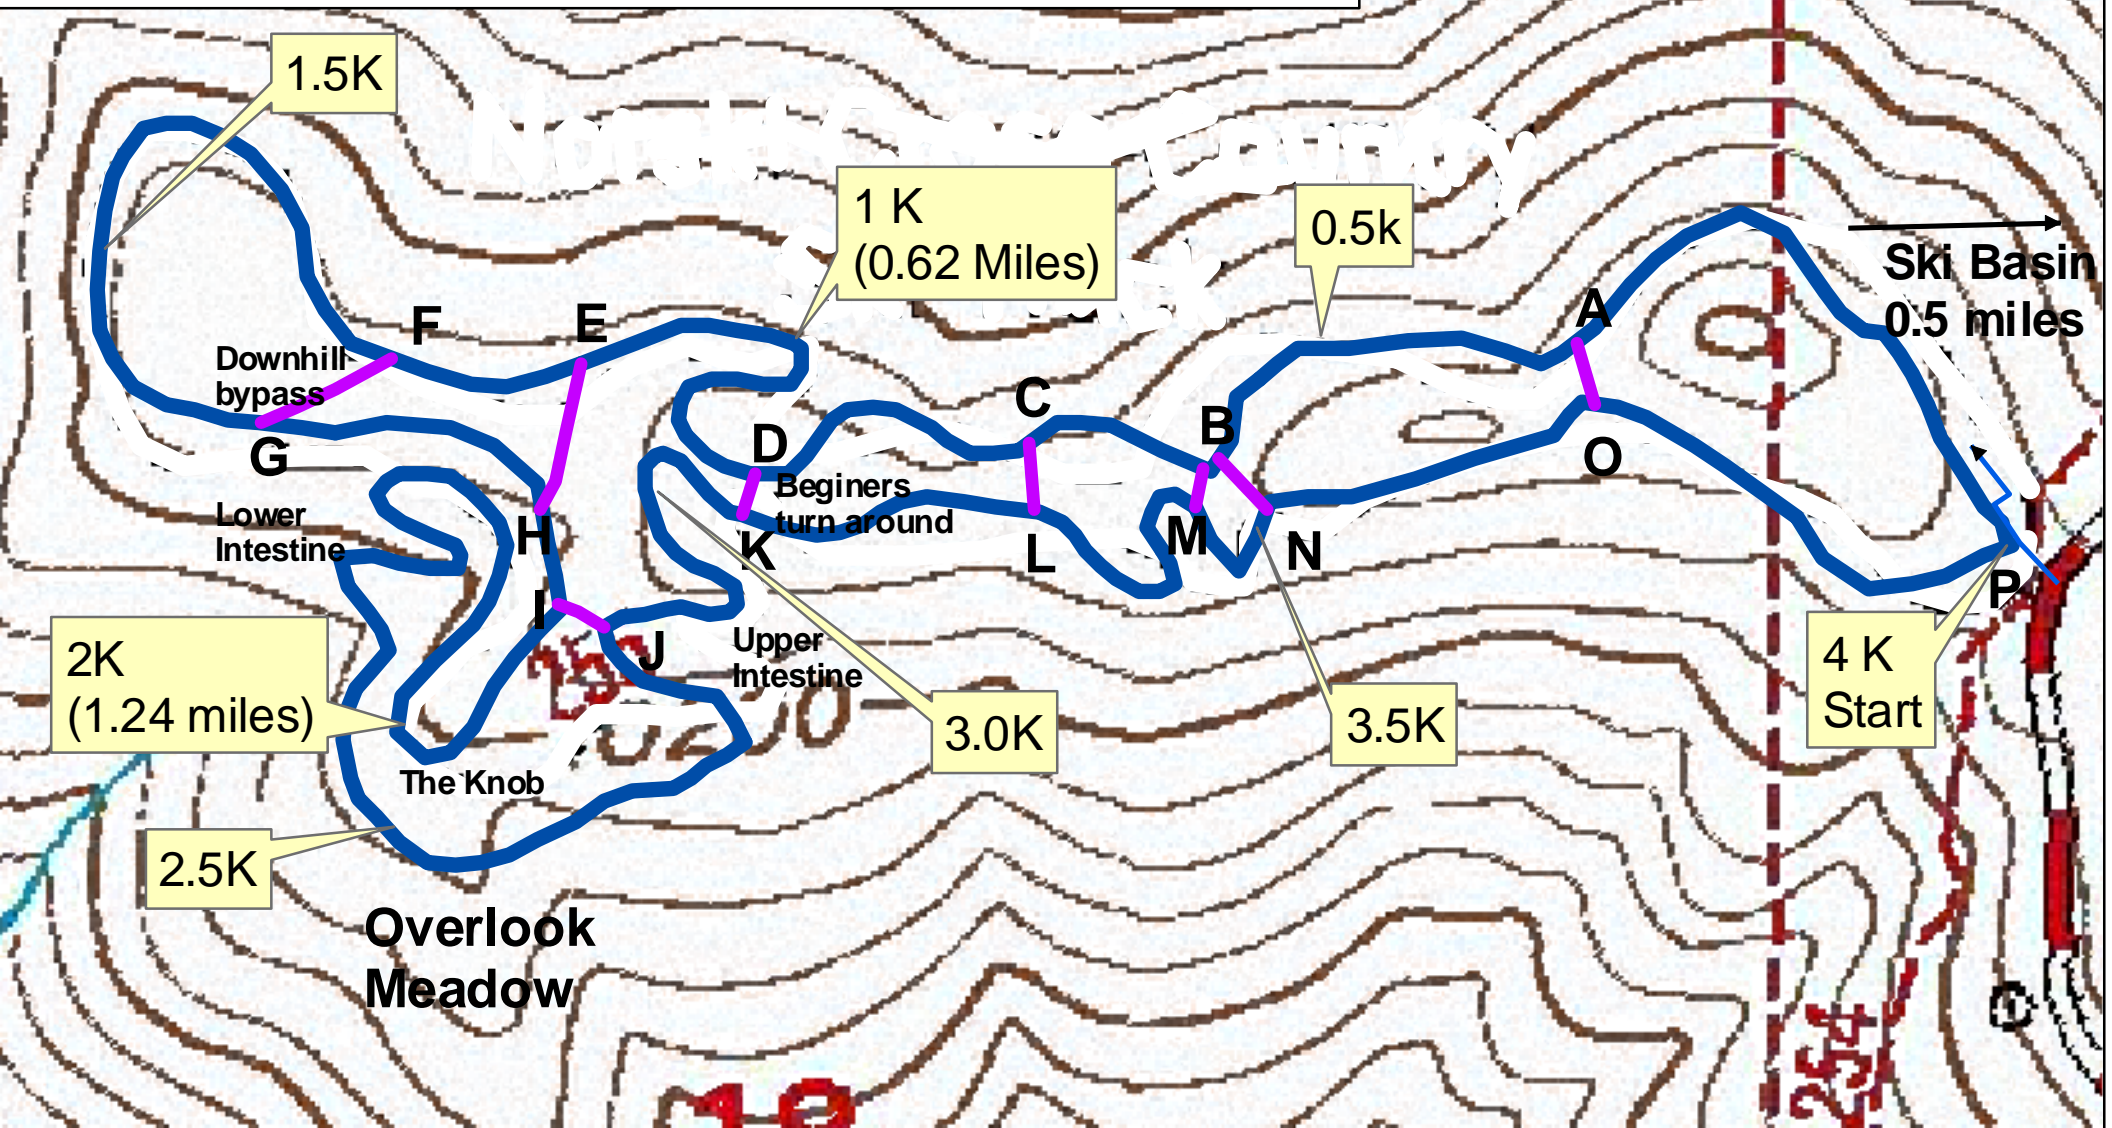

# Norski Cross Country Ski Track

## Santa Fe National Forest

Skiers only please!

Follow the blue diamonds in the direction of Point A to P

Scale 1:4000 Norski track full loop (in blue) is about 4 kilometers (2.48 mi.)