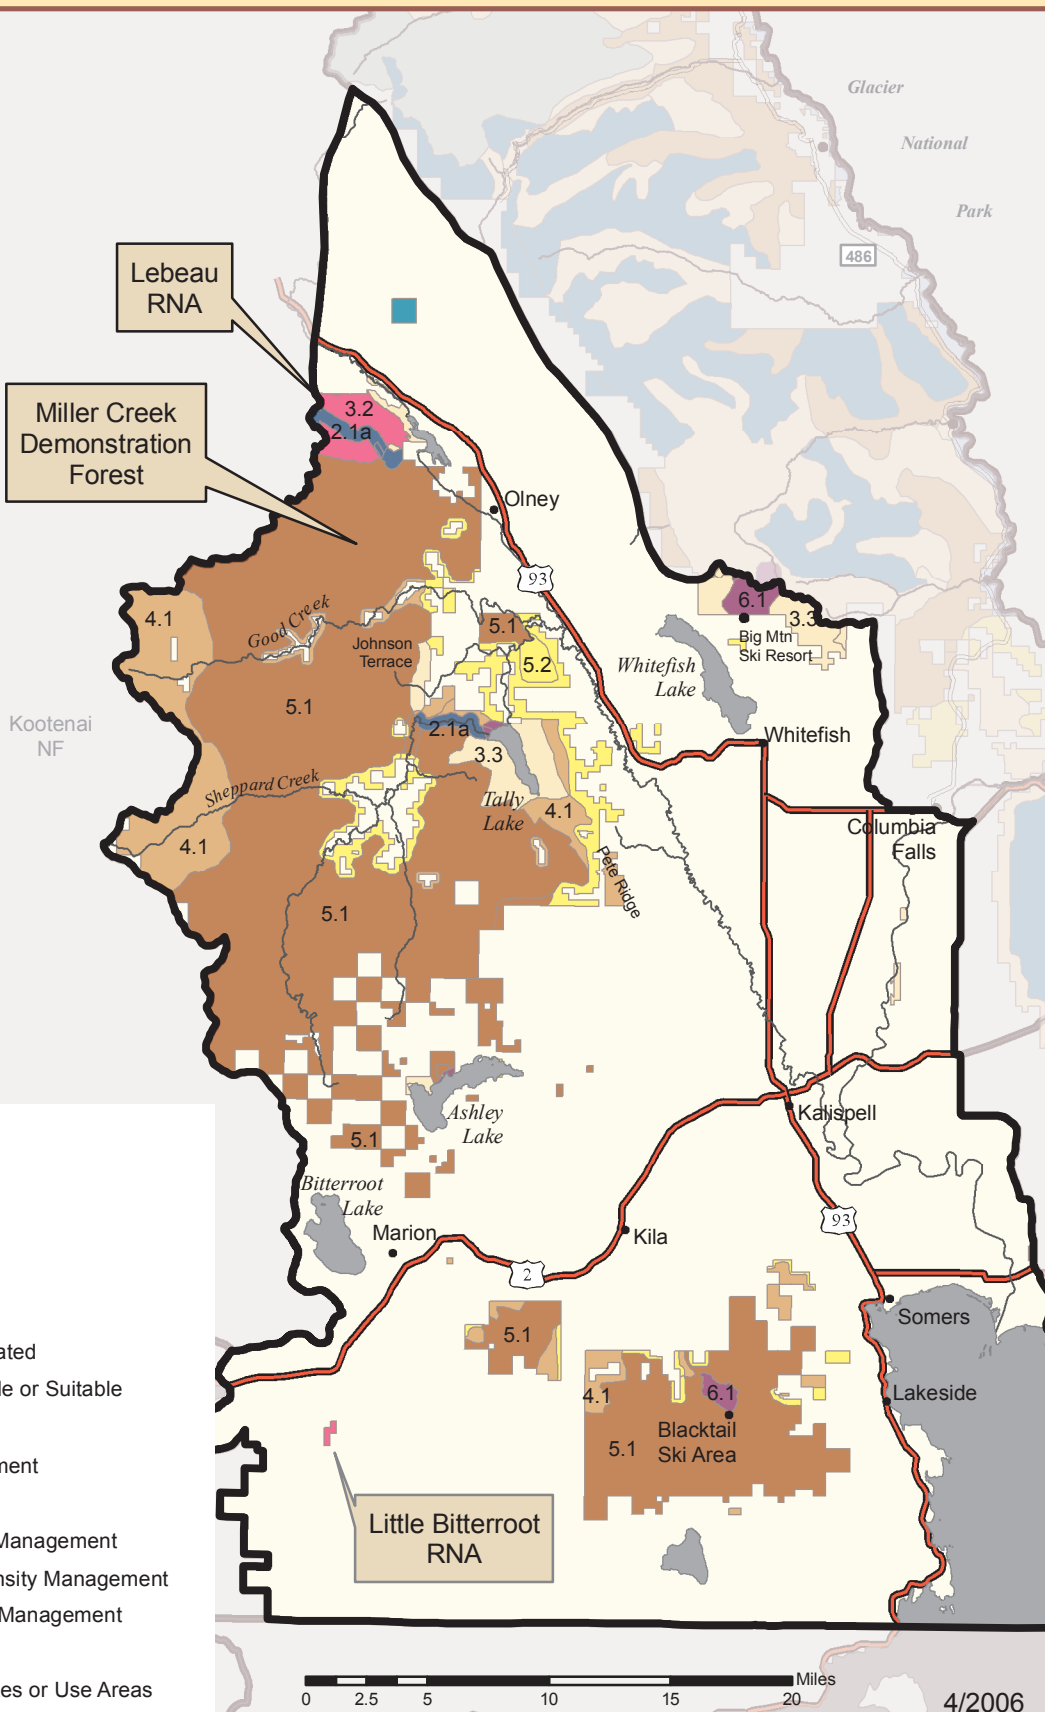

Flathead National Forest

Figure 7

Salish Mountains Geographic Area

MA	Acres
1.1	0
1.2	0
2.1	0
2.1a	2,466
2.2	643
3.1	1,128
3.2	4,252
3.3	13,086
4.1	31,441
5.1	189,948
5.2	17,889
6.1	3,013
Total	263,868

Legend

- Geographic Area
- Management Areas**
- 1.1 Designated Wilderness
- 1.2 Recommended Wilderness
- 2.1 Wild & Scenic Rivers - Designated
- 2.1a Wild & Scenic Rivers - Eligible or Suitable
- 2.2 Backcountry
- 3.1 Areas Under Special Management
- 3.2 Research Natural Areas
- 3.3 General Forest Low Intensity Management
- 4.1 General Forest Moderate Intensity Management
- 5.1 General Forest High Intensity Management
- 5.2 Residential Forest Intermix
- 6.1 High Use Recreation Complexes or Use Areas