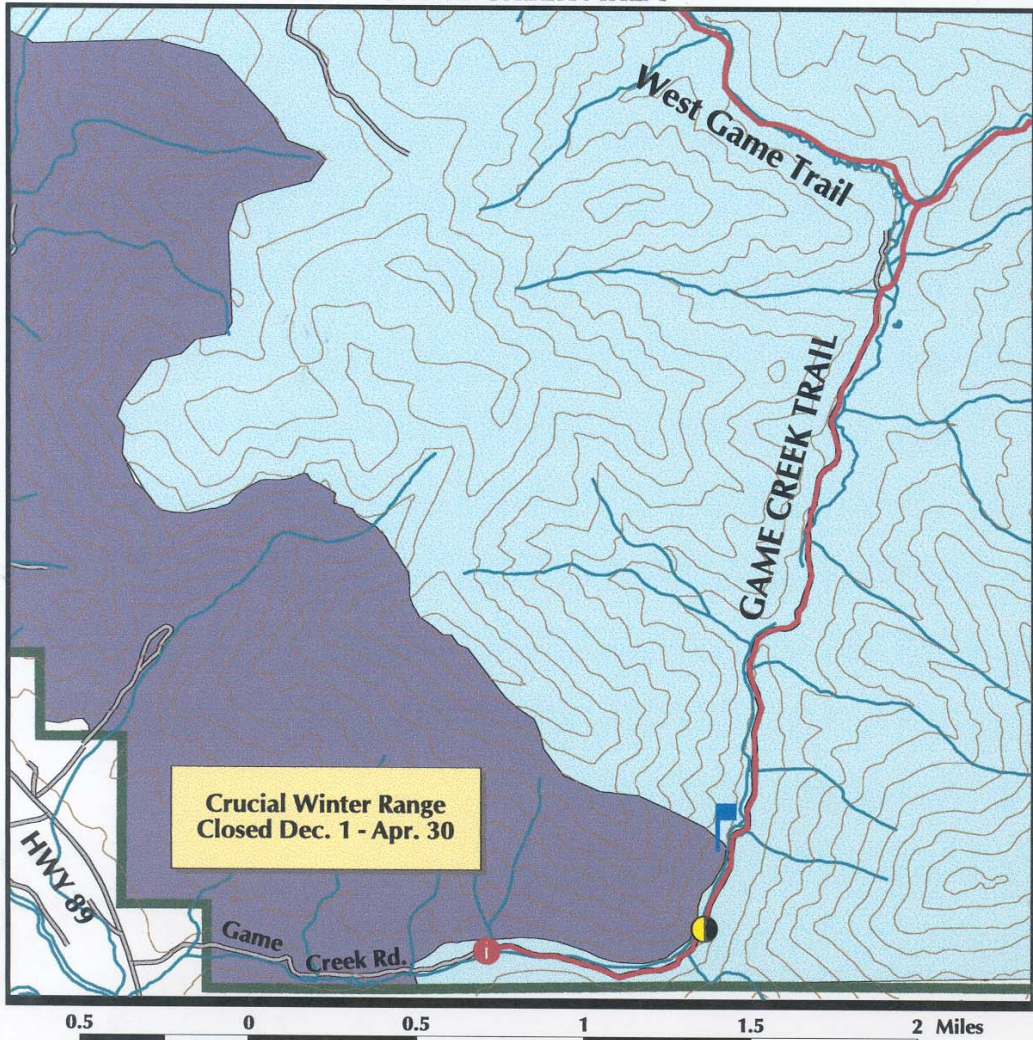

GAME CREEK AREA

Legend

- 200' Contour
- River/Stream
- Road
- Forest Boundary
- Greater Snow King Trails
- Prohibited Area
- Open Recreation Area
- Trailhead - Kiosk
- Cattleguard
- Winter Closure Boundary Sign

**BRIDGER-TETON
National Forest**