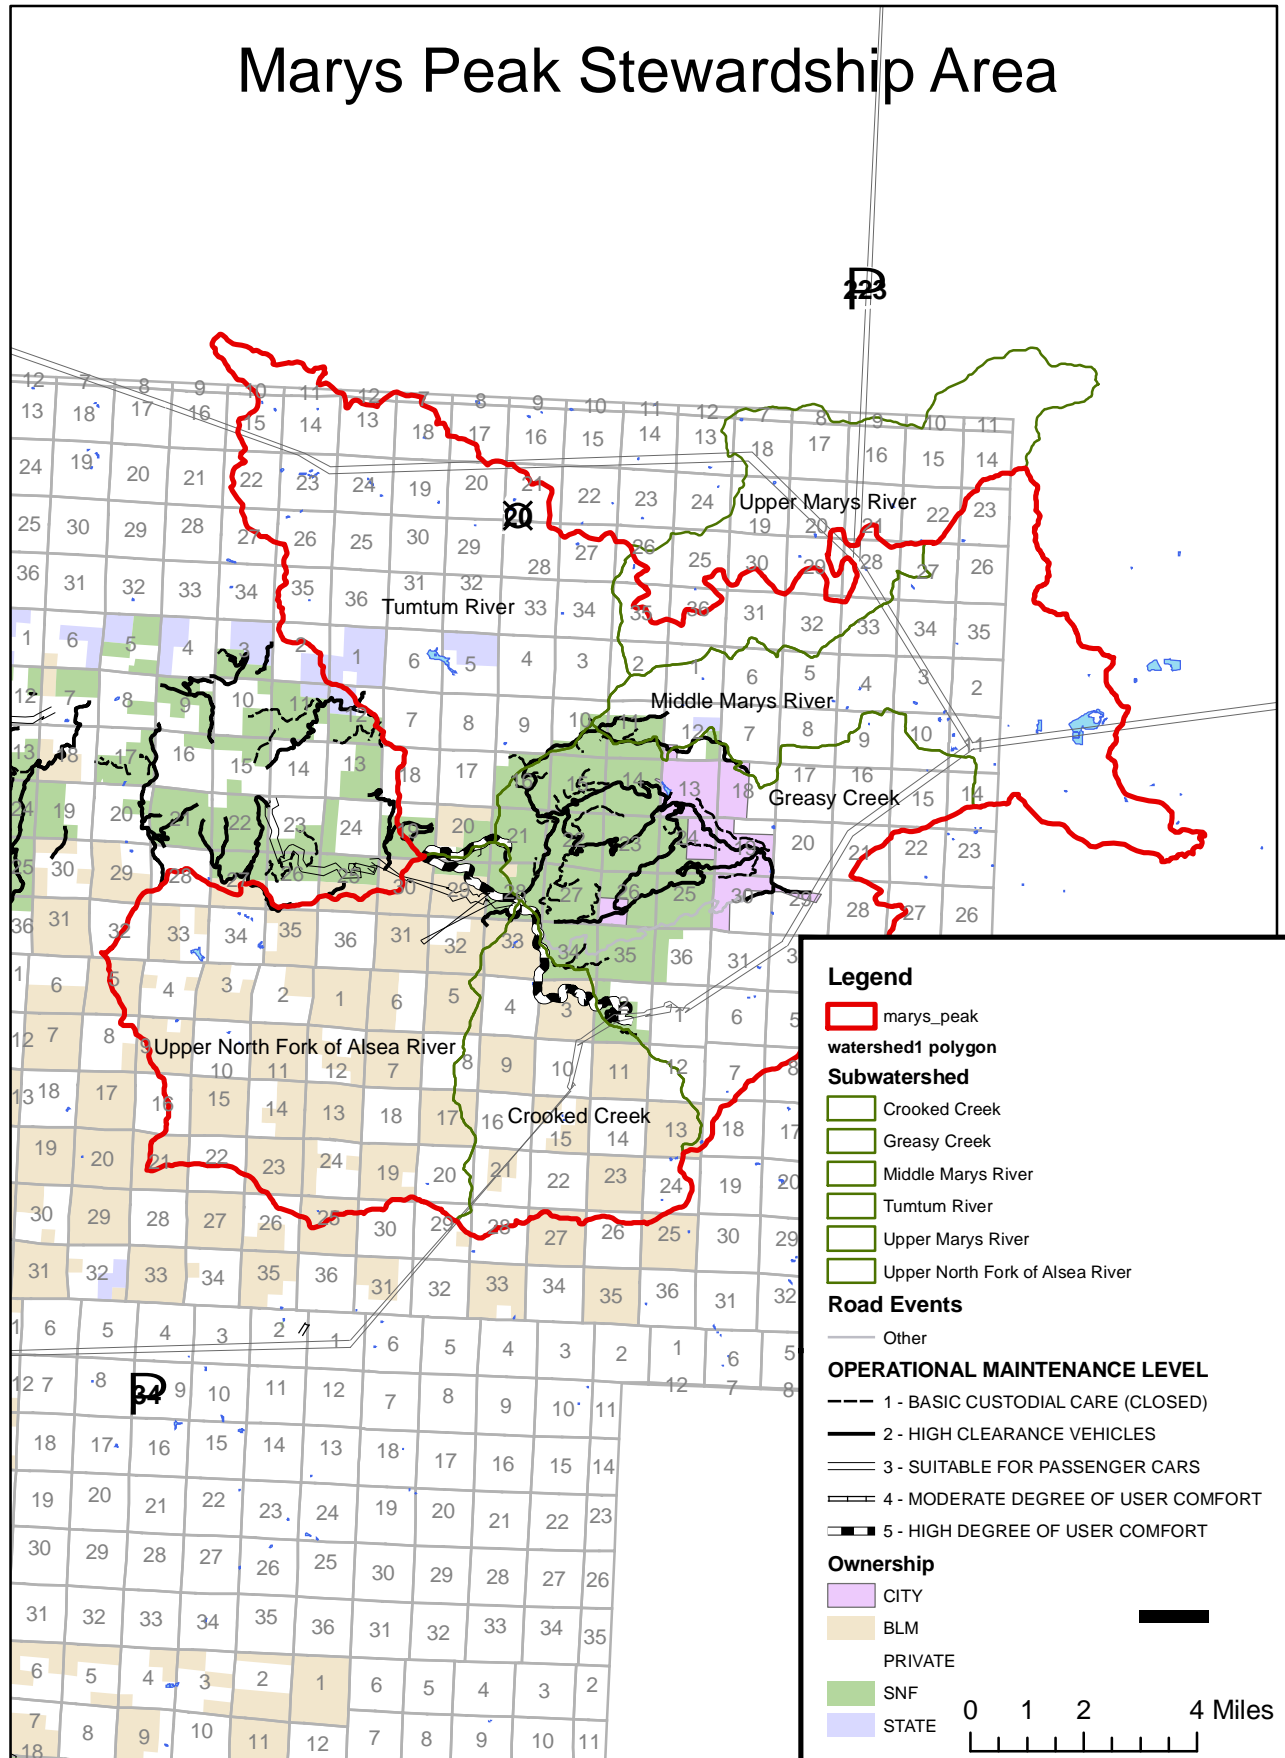

# Marys Peak Stewardship Area

## Legend

- marys\_peak
- watershed1 polygon**
- Subwatershed**
- Crooked Creek
- Greasy Creek
- Middle Marys River
- Tumtum River
- Upper Marys River
- Upper North Fork of Alsea River
- Road Events**
- Other
- OPERATIONAL MAINTENANCE LEVEL**
- 1 - BASIC CUSTODIAL CARE (CLOSED)
- 2 - HIGH CLEARANCE VEHICLES
- 3 - SUITABLE FOR PASSENGER CARS
- 4 - MODERATE DEGREE OF USER COMFORT
- 5 - HIGH DEGREE OF USER COMFORT
- Ownership**
- CITY
- BLM
- PRIVATE
- SNF
- STATE