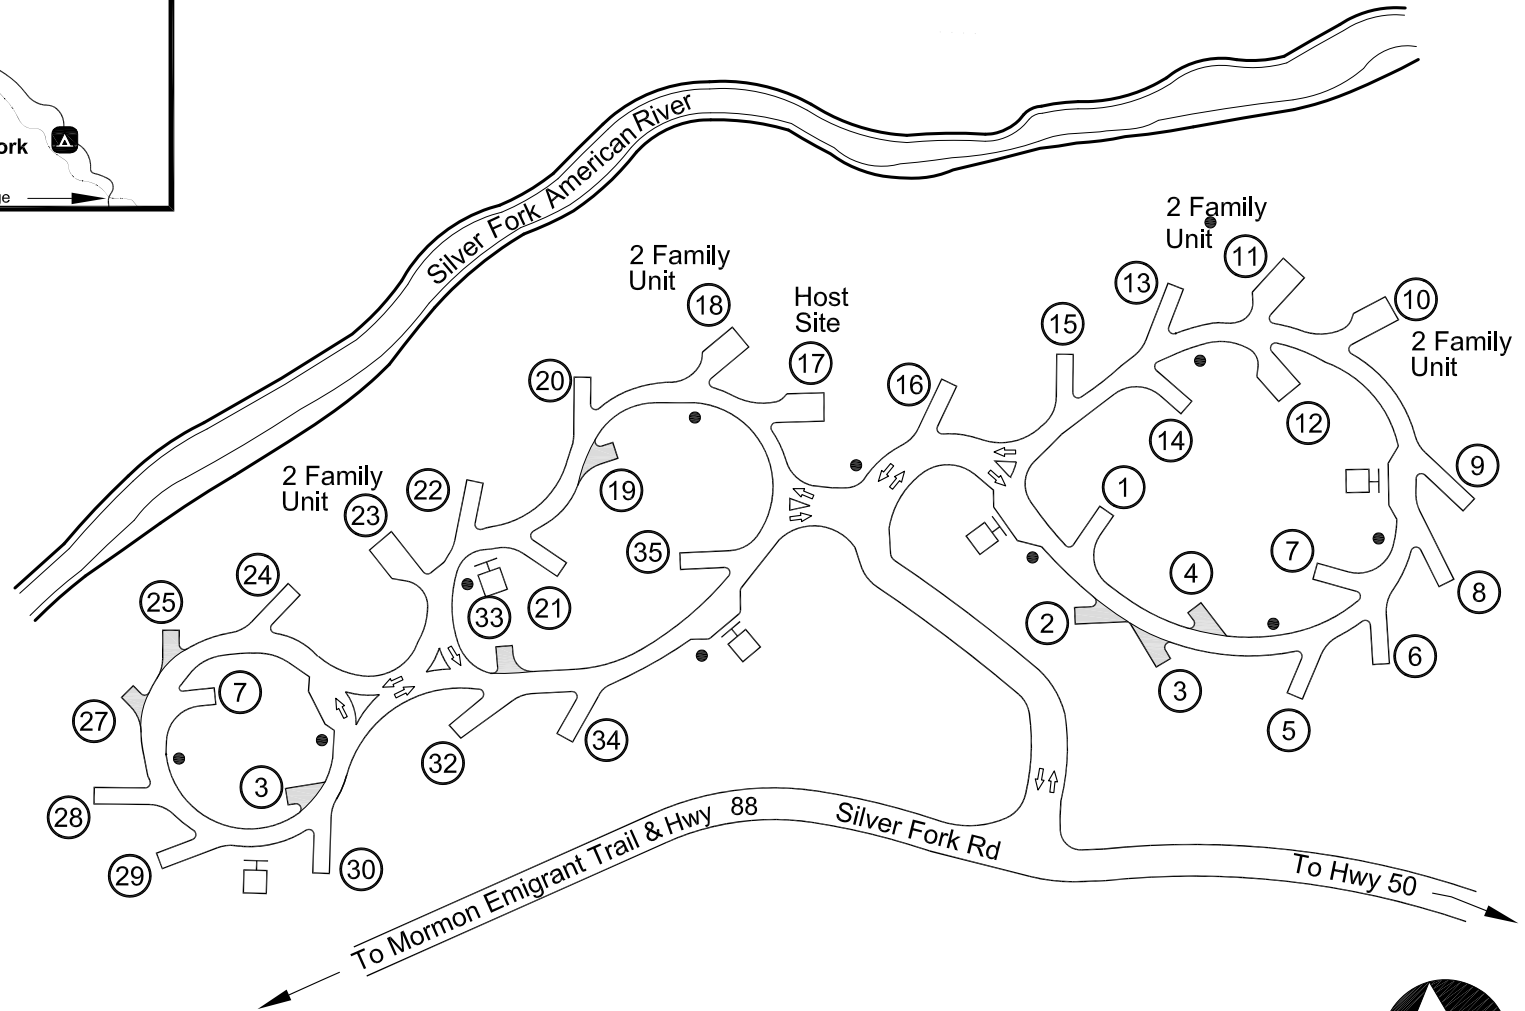

LEGEND	
SYMBOL	DESCRIPTION
	Car Spur (Short)
	Trailer/RV Spur (Long)
	Toilet
	Faucet
	Camp Unit #