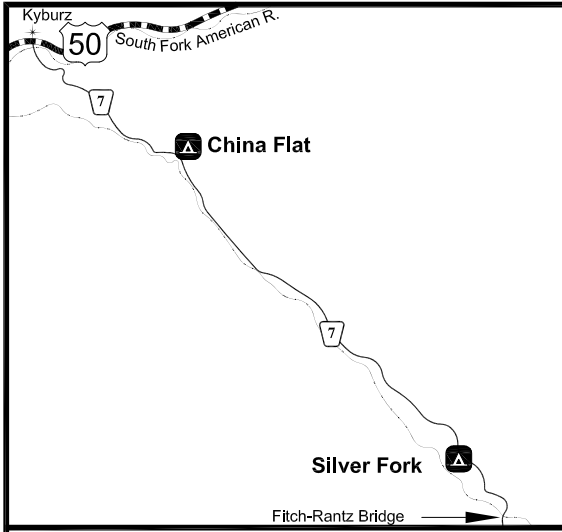

Silver Fork Campground

Placerville Ranger District
Eldorado National Forest

Location Map