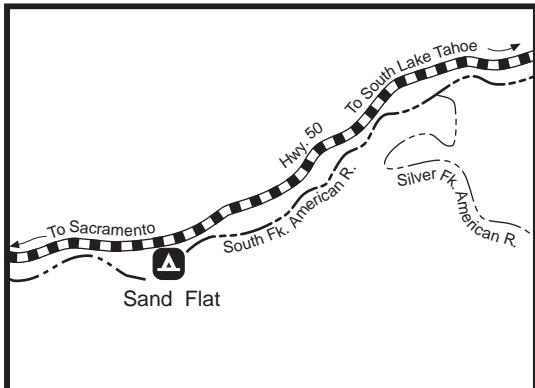

Sand Flat Campground

Placerville Ranger District
Eldorado National Forest

Location Map