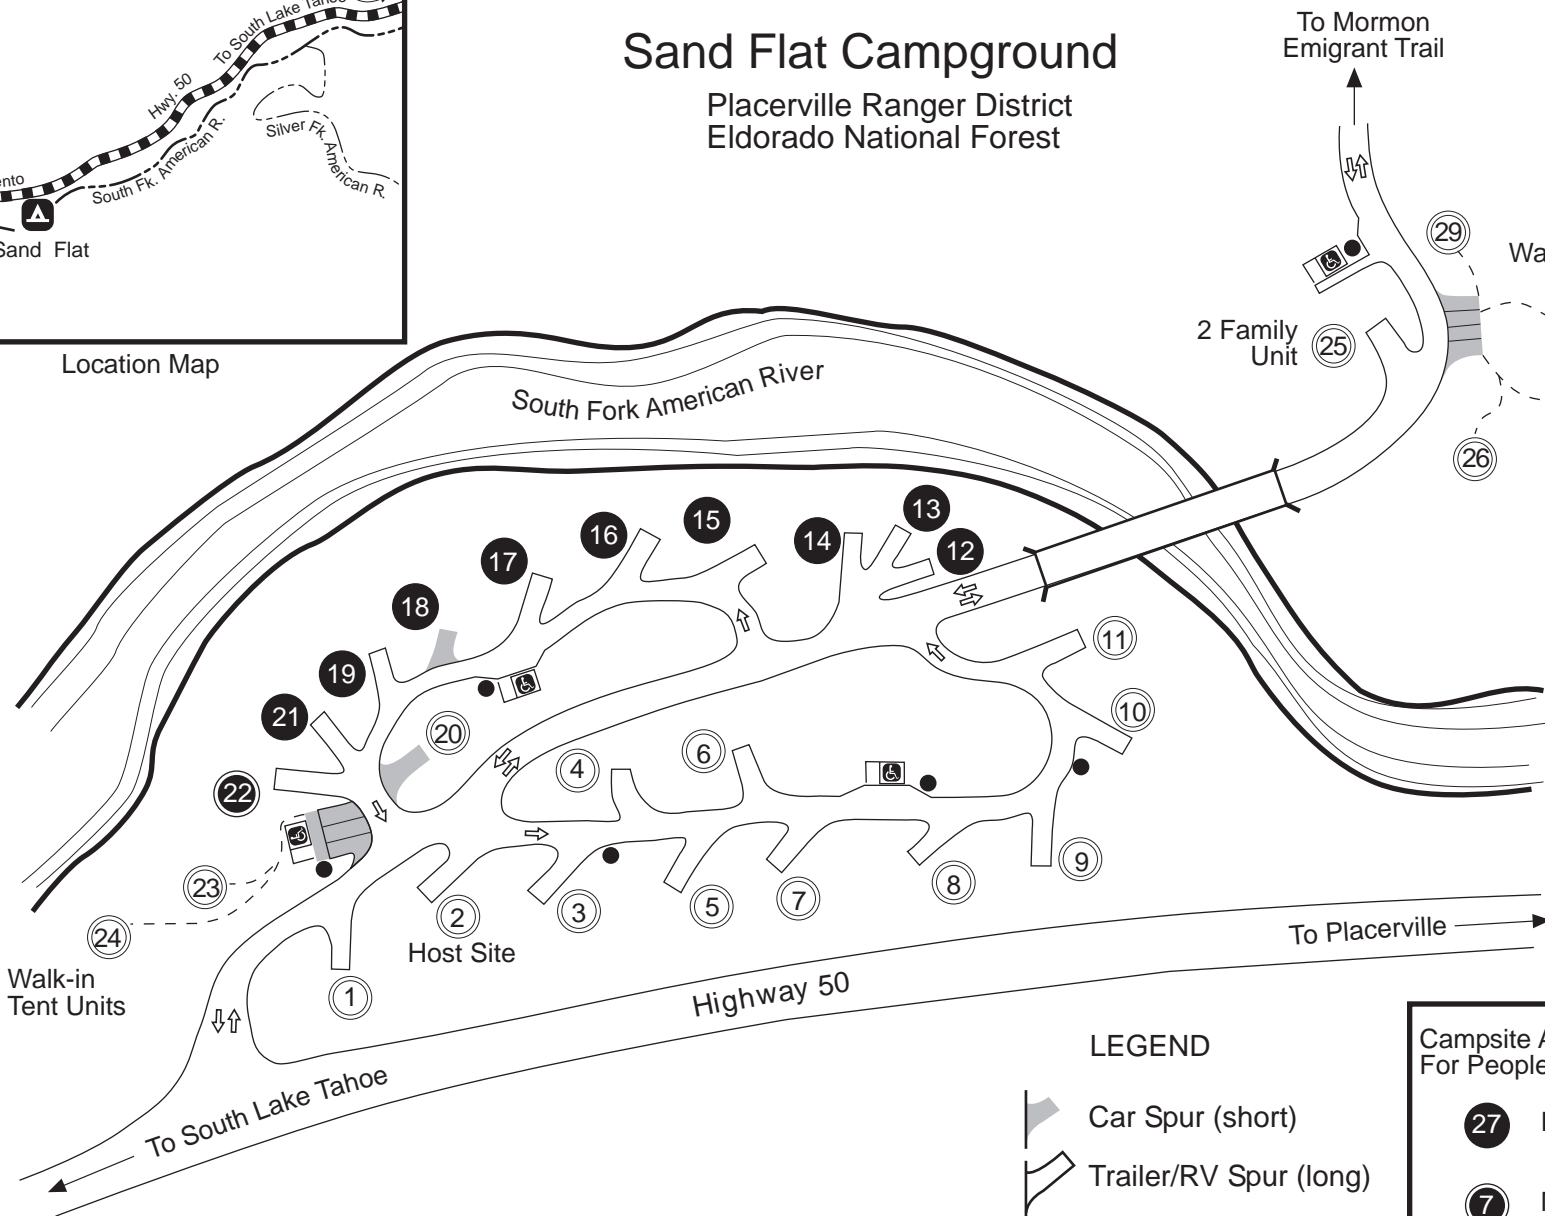

LEGEND

- Car Spur (short)
- Trailer/RV Spur (long)
- Toilet
- Faucet
- Camp Unit No.

Campsite Accessibility Level For People with Disabilities

- Easy Access
- Moderate Access
- Difficult Access
- Not Accessible