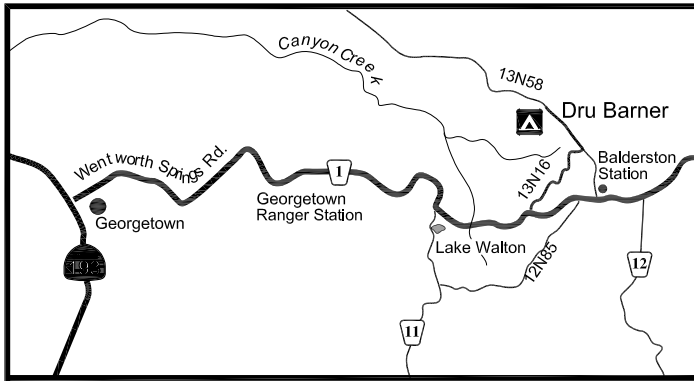

Location Map

Dru Barner Campground

Georgetown Ranger District
Eldorado National Forest