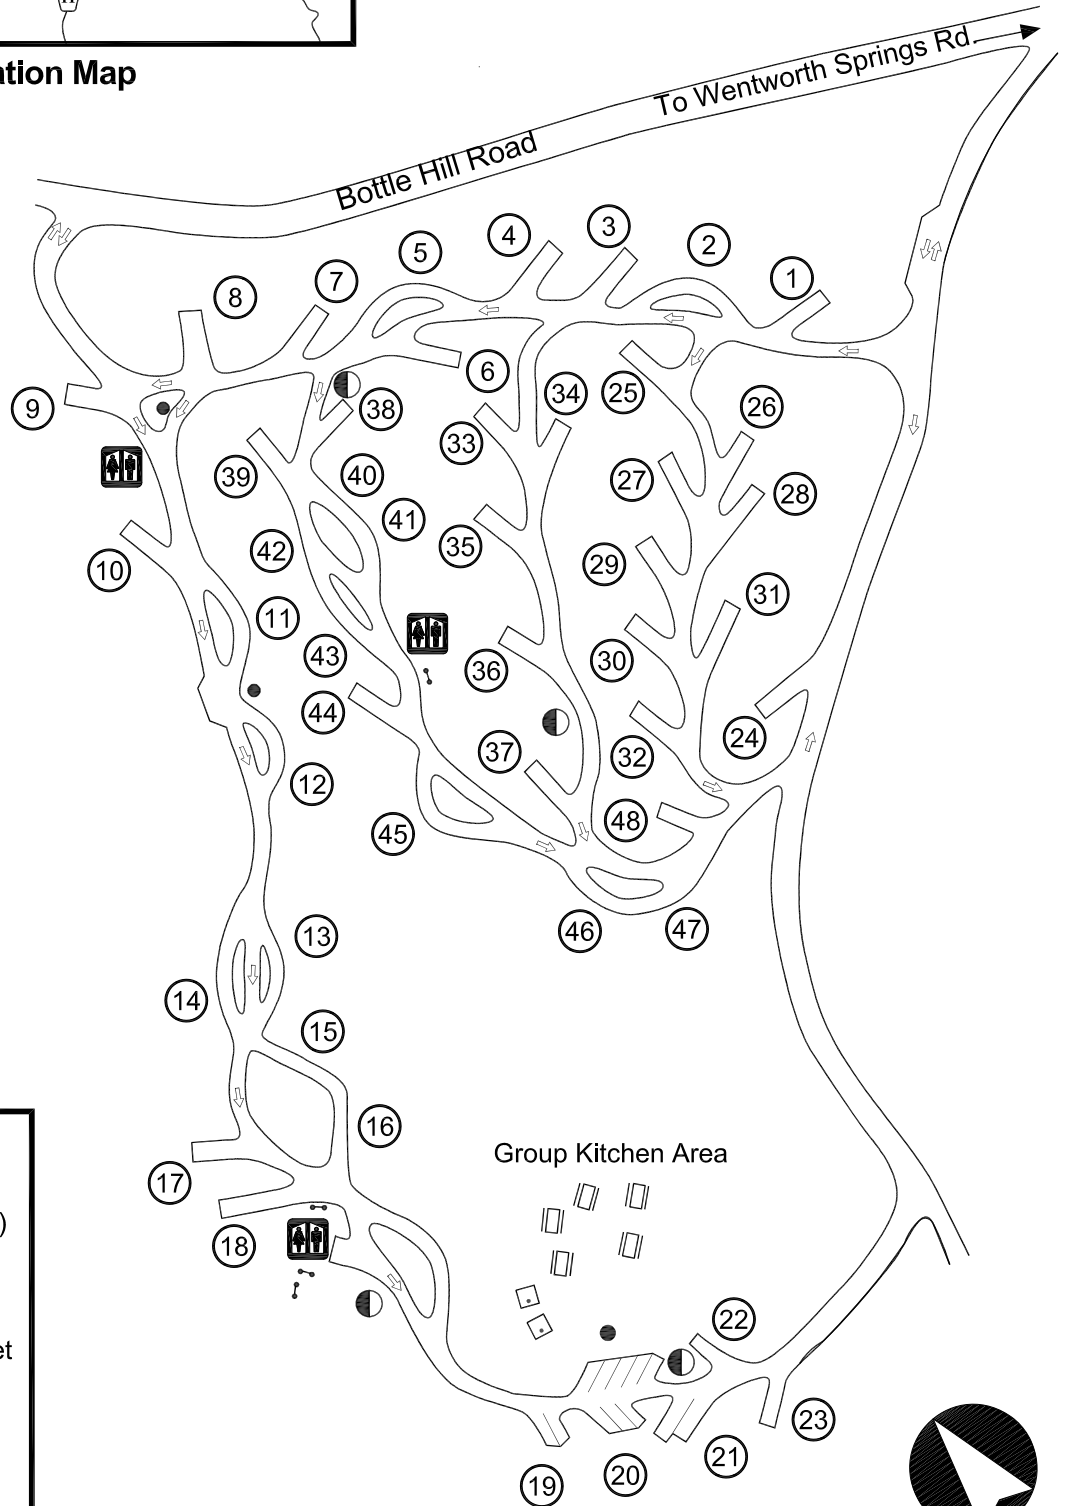

Dru Barner Campground

Eldorado National Forest Georgetown Ranger District

Location

7.5 miles east of Georgetown on Wentworth Springs Road (Forest Road 1), then 1 mile north east on Forest Road 13N16 and 0.5 miles northwest on Forest Road 13N58.

Information	
General Season (depending on snowfall)	Year round
Elevation	3,200 feet
Fee	Yes
Reservations	No
Interagency Passes	Accepted for single family units
Checkout Time	1:00 PM
Maximum Stay Limit	14 days per District
Pets Allowed	On a Leash
Number Of Units	48
Tent Units # (Spur Length 50')	32 units
Tent, Trailer, or R.V. Units # (Spur Length 75' - 100')	15 Units
Walk-In /Boat-in Tent Sites #	All
Double Unit #	1 unit
Triple Unit #	None
Accessible Campsites	See Map
Picnic Sites	No
Group Sites	No
Piped Water	Faucet at group kitchen
Toilet Type	Vault Flush
Accessible Toilets	See Map
Showers	No
Tables	Yes
Grills	At group kitchen area
Fire Rings	Some
Bear Boxes	No
Hook-Ups	No
Dump Station Nearby	No

USDA is an equal opportunity provider and employer.

Forest Service

Location Map

Dru Barner Campground

Georgetown Ranger District
Eldorado National Forest

LEGEND

SYMBOL	DESCRIPTION
	Car Spur (Short)
	Trailer/RV Spur (Long)
	Accessible Toilet
	Faucet
	Barricade
	Camp Unit #
	Water Trough