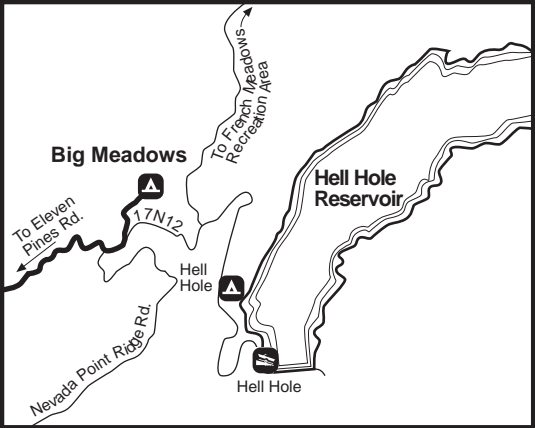

USDA is an equal opportunity provider and employer.

Forest Service

Big Meadows Campground

Georgetown Ranger District
Eldorado National Forest

Campsite Accessibility Level For People with Disabilities

- 27** Easy Access
- 7** Moderate Access
- 2** Difficult Access
- 32** Not Accessible

Location Map

LEGEND

- 1** Camp Unit No.
- Car Spur (short)
- Trailer/RV Spur (long)
- Toilet (vault)
- Toilet (flush)
- Faucet Unit