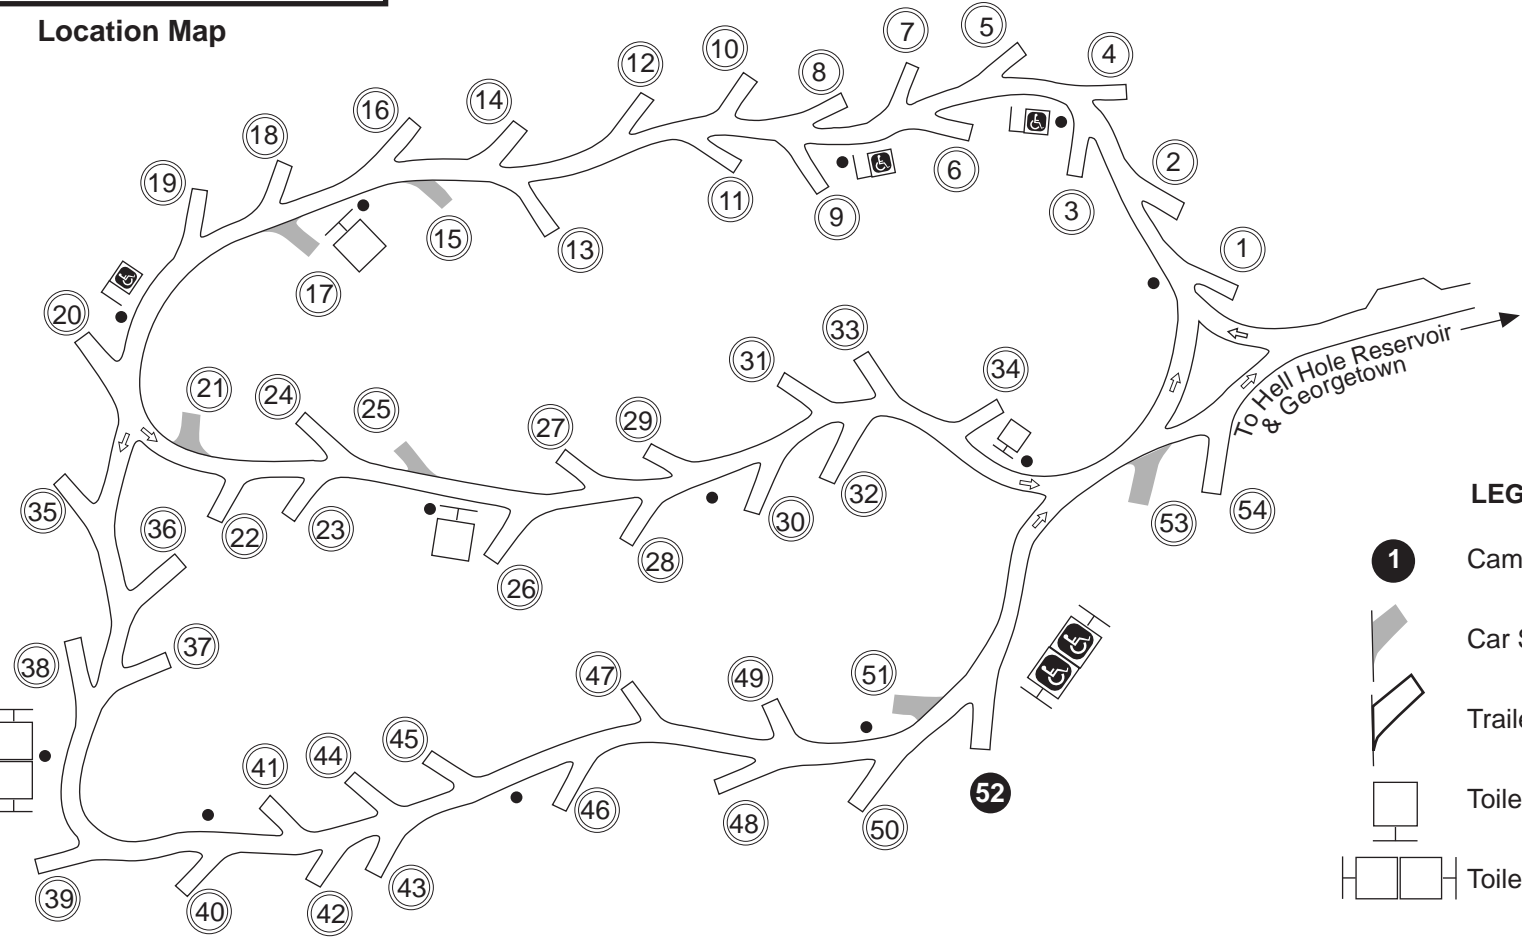

Big Meadows Campground

Eldorado National Forest Georgetown Ranger District

Location

22 miles east of Georgetown on Wentworth Springs Road and 27 miles northeast on Forest Highway 2.

Activities/Facilities Within 5 Miles

- ⇒ Swimming
- ⇒ Fishing
- ⇒ Picnicking
- ⇒ Boat launch available at Hell Hole and French Meadows Reservoirs.

Things You Should Know

- ◆ **CAUTION:** There are bears in the area. Please keep all foods, soaps, and garbage properly stored in bear boxes.
- ◆ Single units are limited 1 vehicle and 6 people per site. Double units are 2 vehicles and 12 people. An additional fee will be charged for an extra vehicle if the parking spur will accommodate it.
- ◆ Trailers are not recommended because of difficulty of getting trailers in and out of area.
- ◆ Keep family pets on a leash at all times.
- ◆ Use the grill or fire ring provided and make sure your fire is dead out before leaving. Use only water, not soil. Use only dead and down wood.

Information	
General Season (depending on snowfall)	May 15 to October 15
Elevation	5,300 feet
Operated by	USFS
Fee	Yes
Reservations	No
Interagency Passes	Accepted for Single Family Units
Checkout Time	1:00 PM
Maximum Stay Limit (developed campground)	14 days per district/yr
Pets Allowed	On a Leash
Number Of Units	53
Tent Units # (Spur Length 25' – 40')	15, 21, 25, 51, 53
Tent, Trailer, or R.V. Units # (Spur Length 40' – 50')	1-14, 16, 18-20, 22-24, 26-49, 50, 52, 54
Walk-In Tent Sites #	None
Double Unit #	39
Accessible Campsites	See Map
Picnic Sites	No
Group Sites	No
Piped Water	Yes
Toilet Type	Vault
Accessible Toilets	No
Showers	No
Tables	Yes
Grills	No
Fire Rings	Yes
Bear Boxes	Yes
Hook-Ups	No
Dump Station Nearby	No

Location Map

LEGEND

- 1** Camp Unit No.
- Car Spur (short)
- Trailer/RV Spur (long)
- Toilet (vault)
- Toilet (flush)
- Faucet Unit