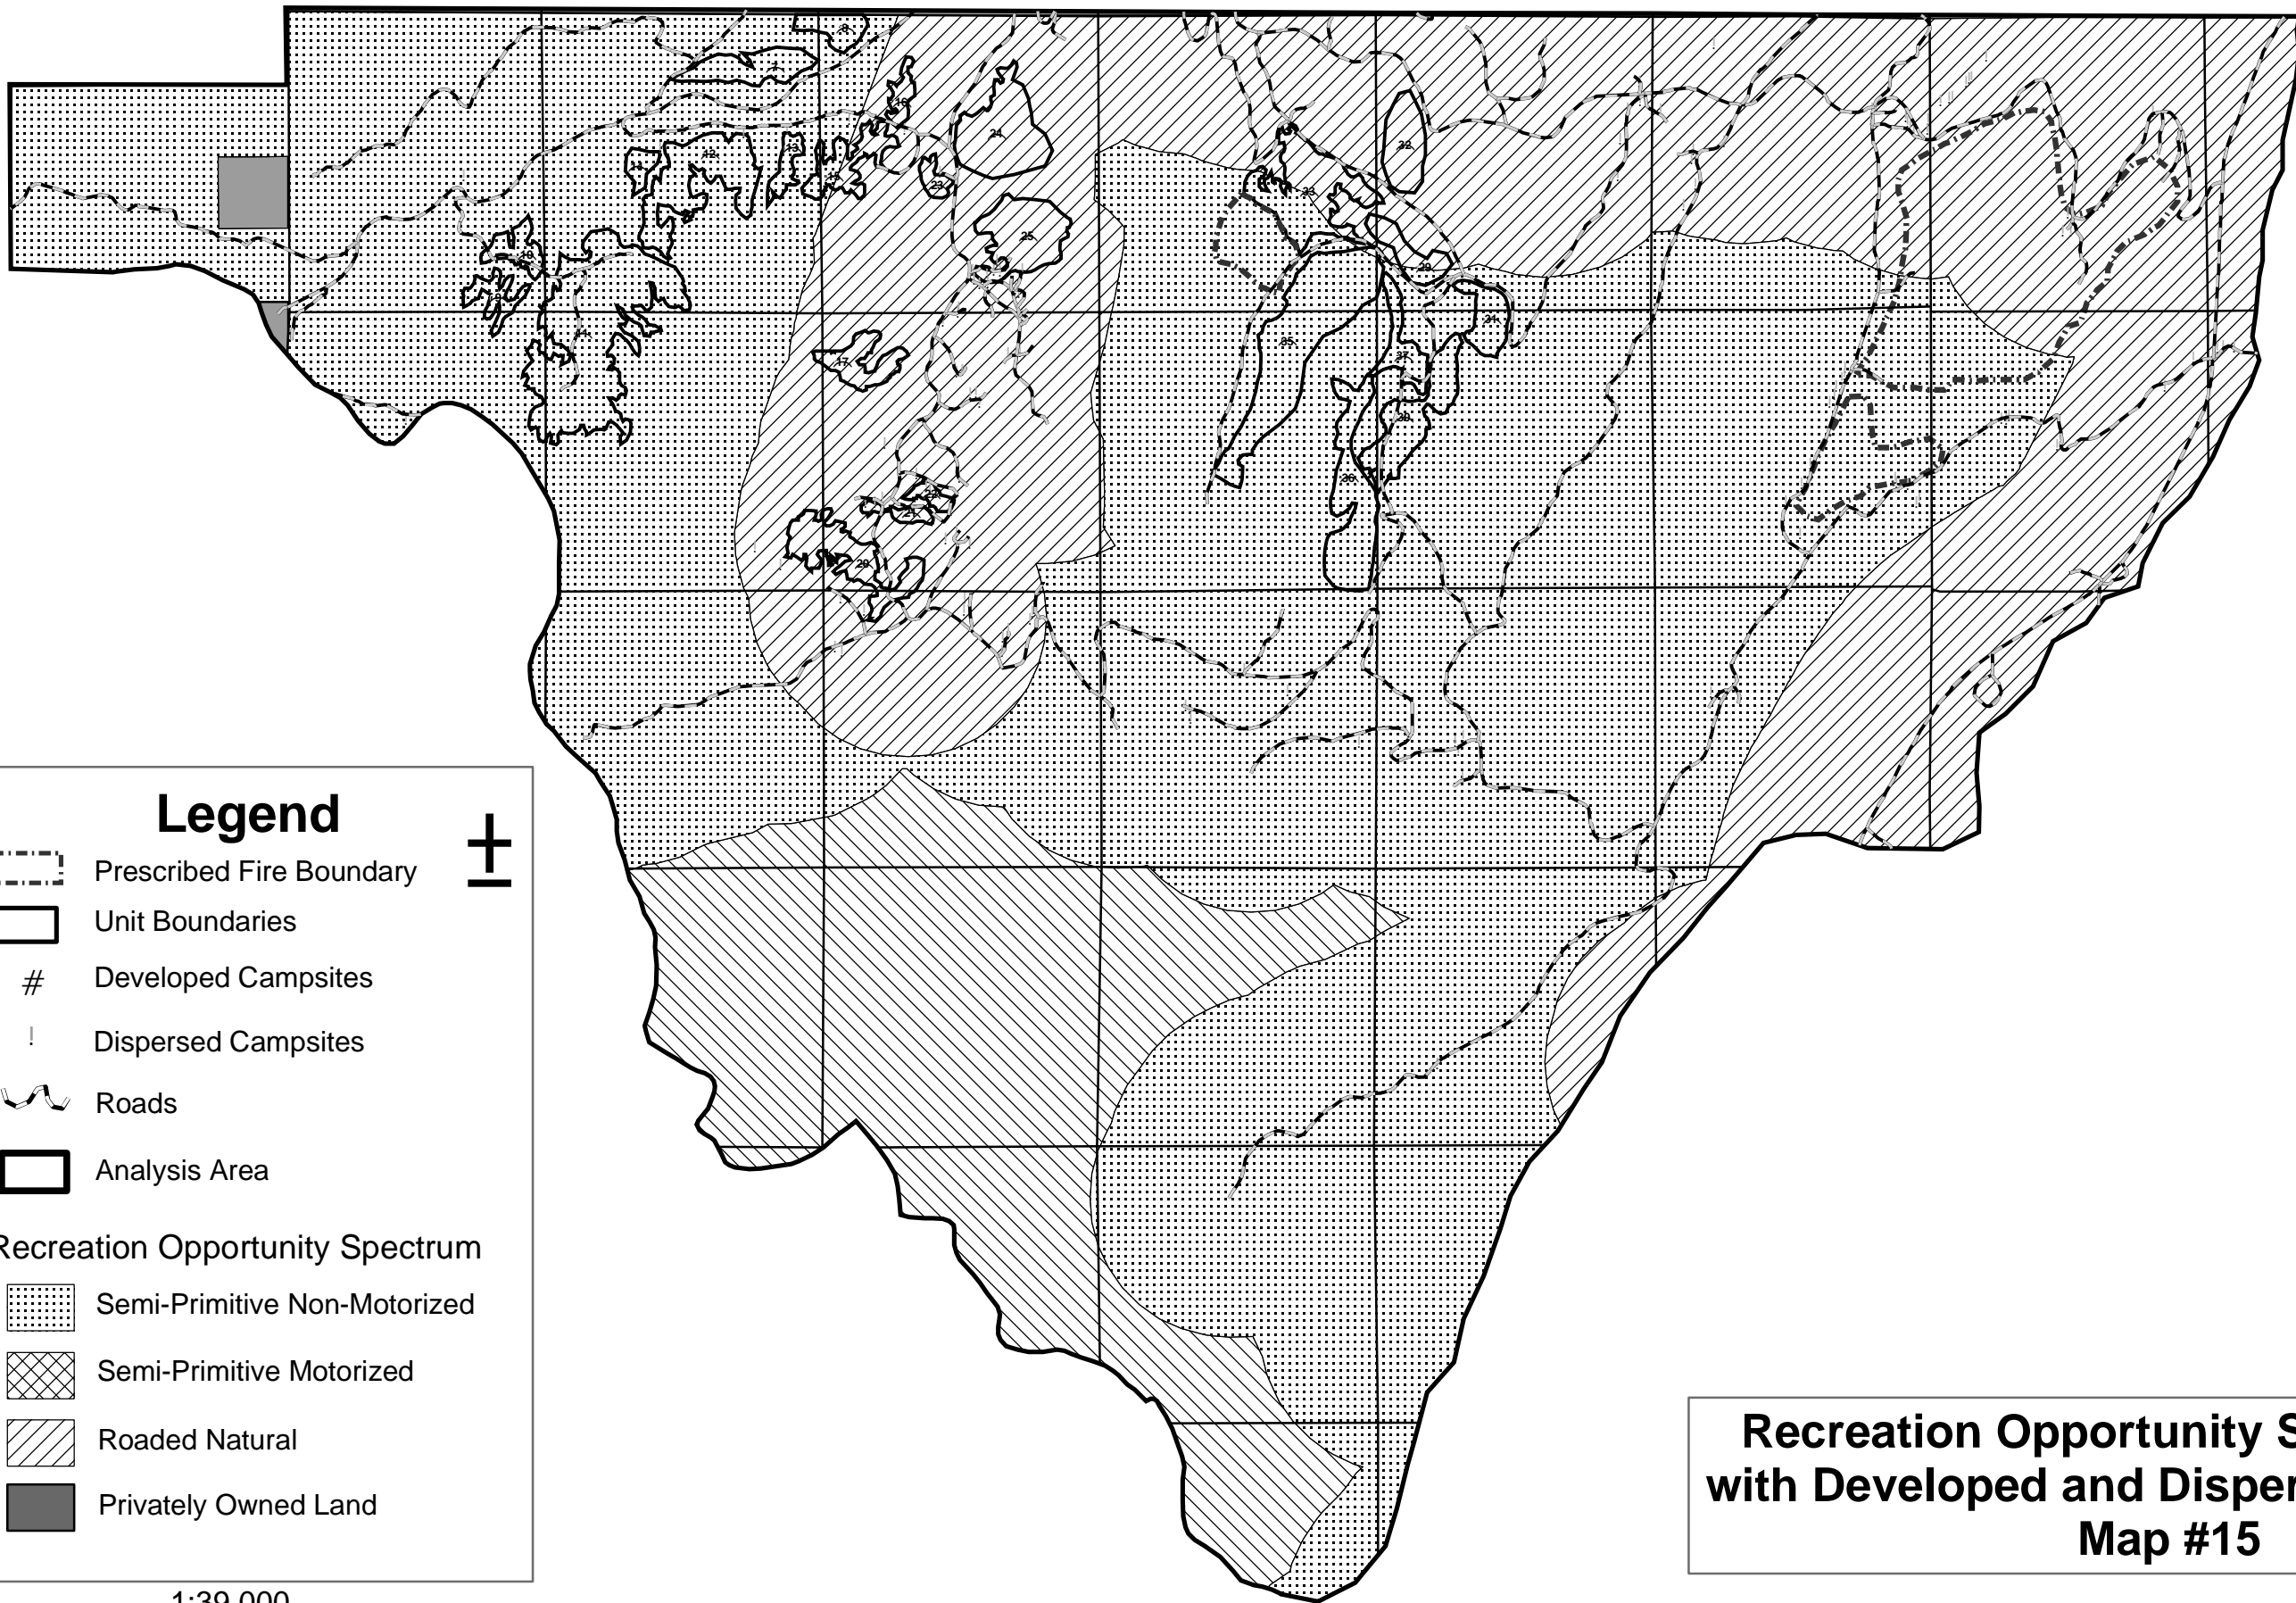

**West Bear Vegetation Management Project
Alternative 3 FEIS**

Legend

- Prescribed Fire Boundary
- Unit Boundaries
- # Developed Campsites
- ! Dispersed Campsites
- Roads
- Analysis Area

Recreation Opportunity Spectrum

- Semi-Primitive Non-Motorized
- Semi-Primitive Motorized
- Roaded Natural
- Privately Owned Land

**Recreation Opportunity Spectrum Map
with Developed and Dispersed Campsites
Map #15**

1:39,000