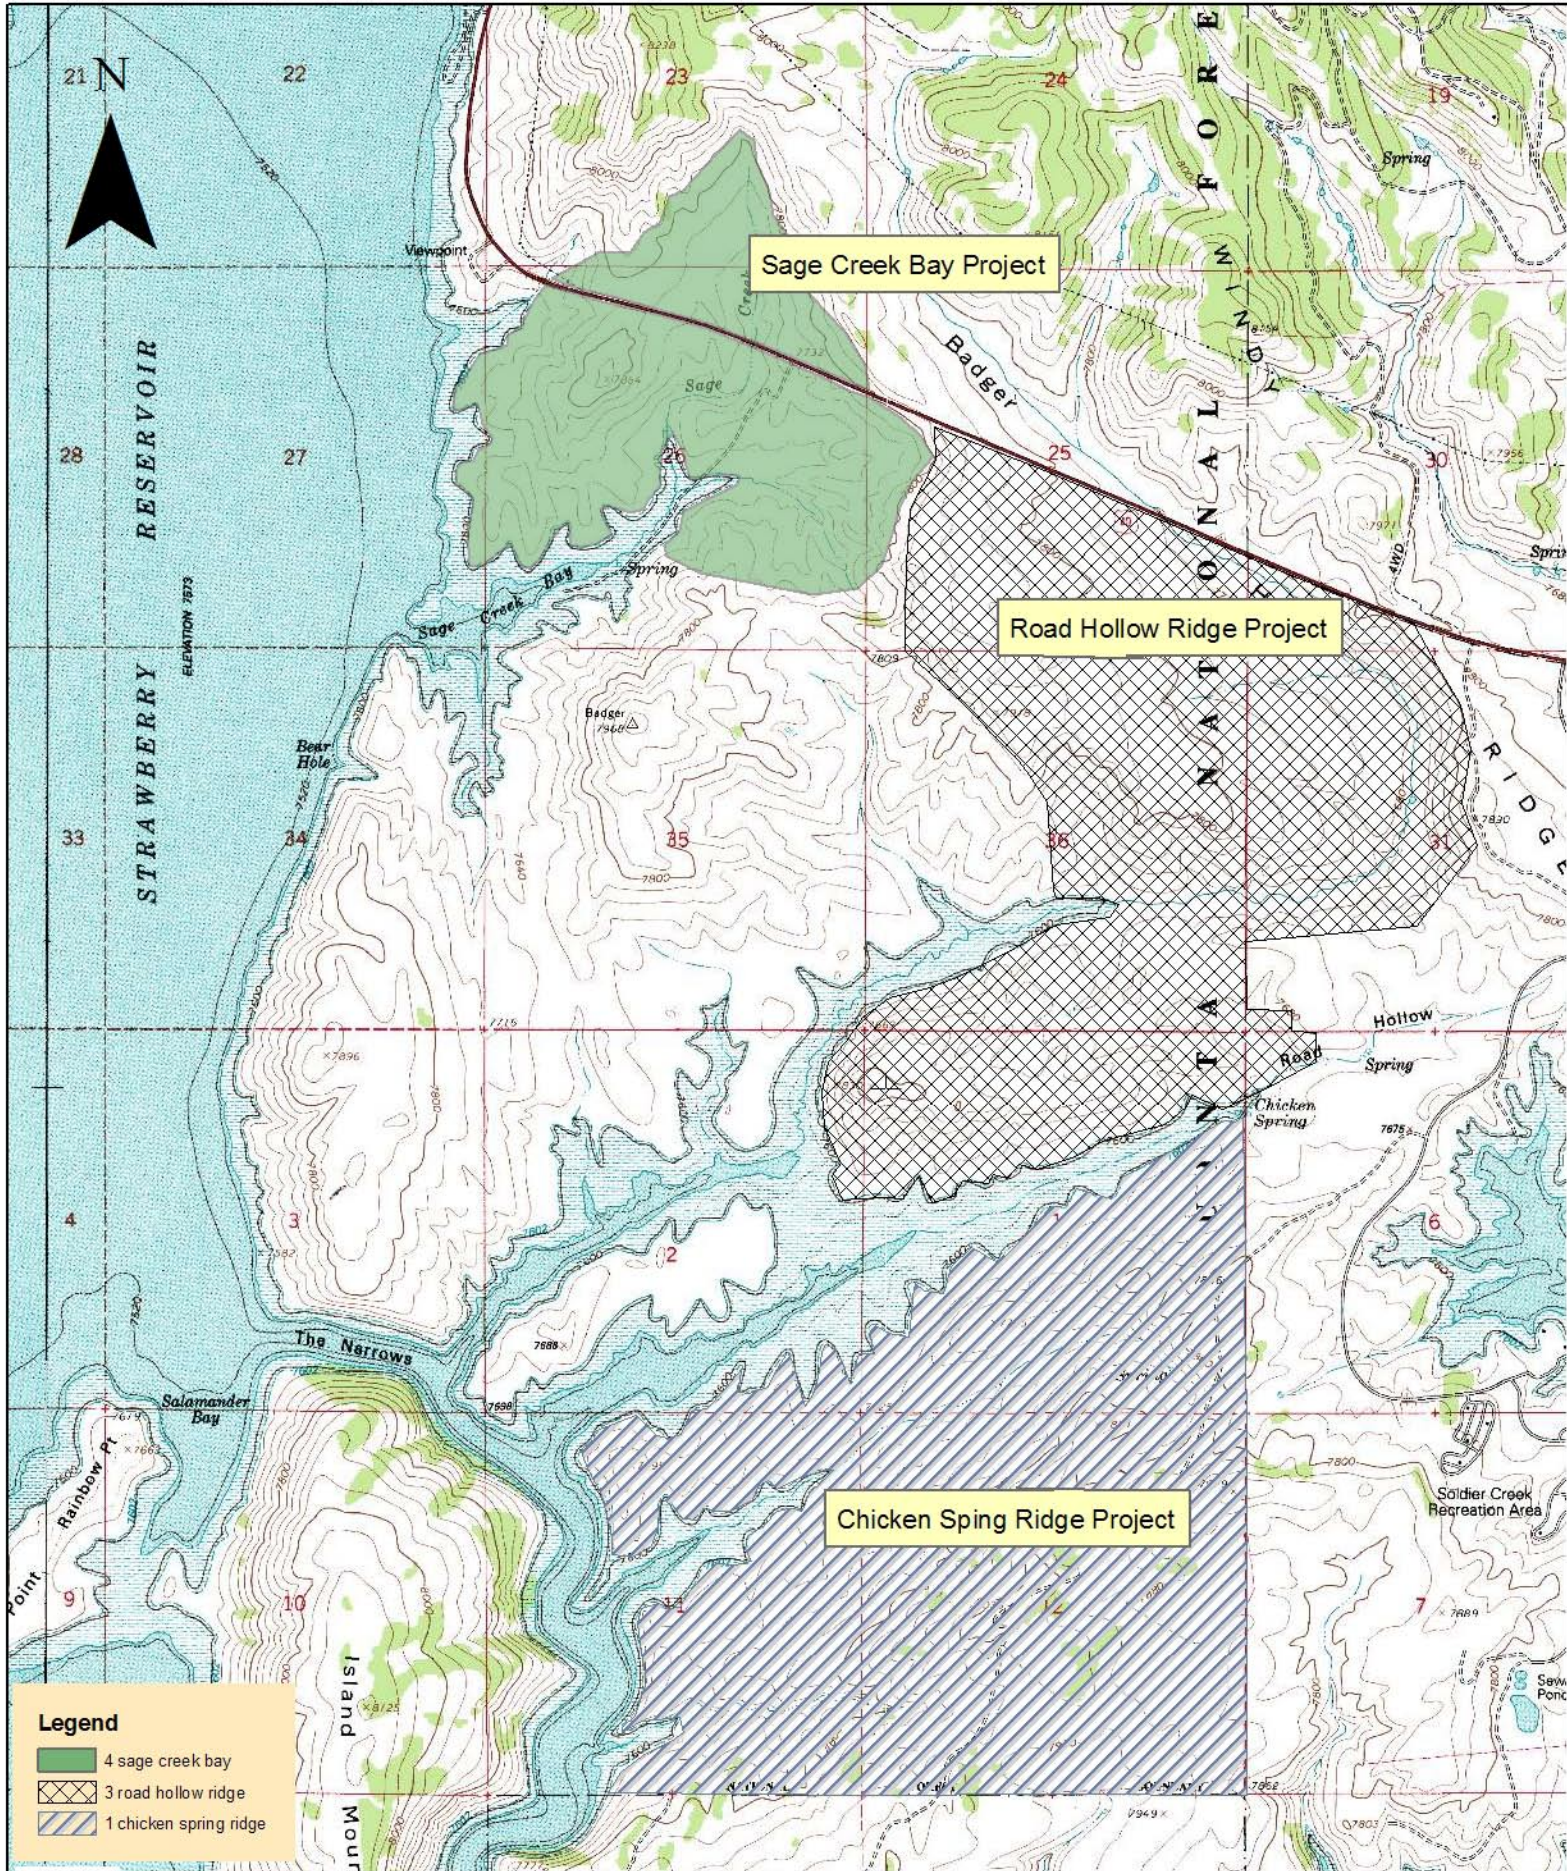

Strawberry Valley Sage Grouse Projects

Legend

- 4 sage creek bay
- 3 road hollow ridge
- 1 chicken spring ridge

Utah Division of Wildlife Resources makes no warranty with respect to the accuracy, completeness or usefulness of the data. Utah Division of Wildlife Resources assumes no liability for direct, indirect, special, or consequential damages resulting from the use or misuse of this data or any of the information contained herein.