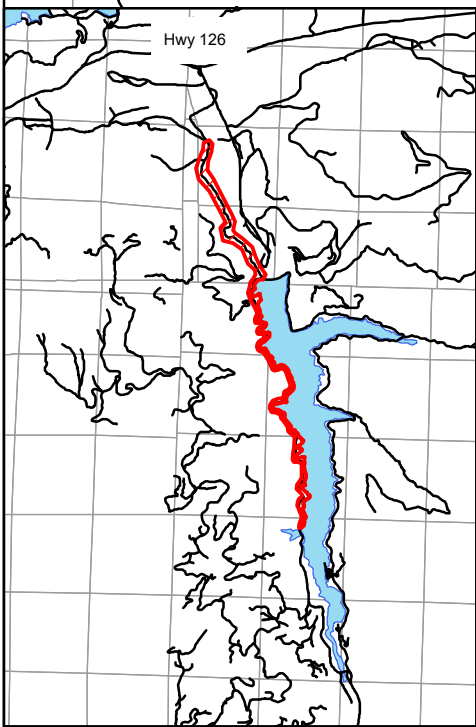

Road 1900 Emergency Closure Area
McKenzie River Ranger District
Willamette National Forest
Order Number 06-18-01-22-XX

Map Inset

Legend

-  Road 19 Closure Area
-  Forest Service Road
-  Waterbody
-  Sections Lines