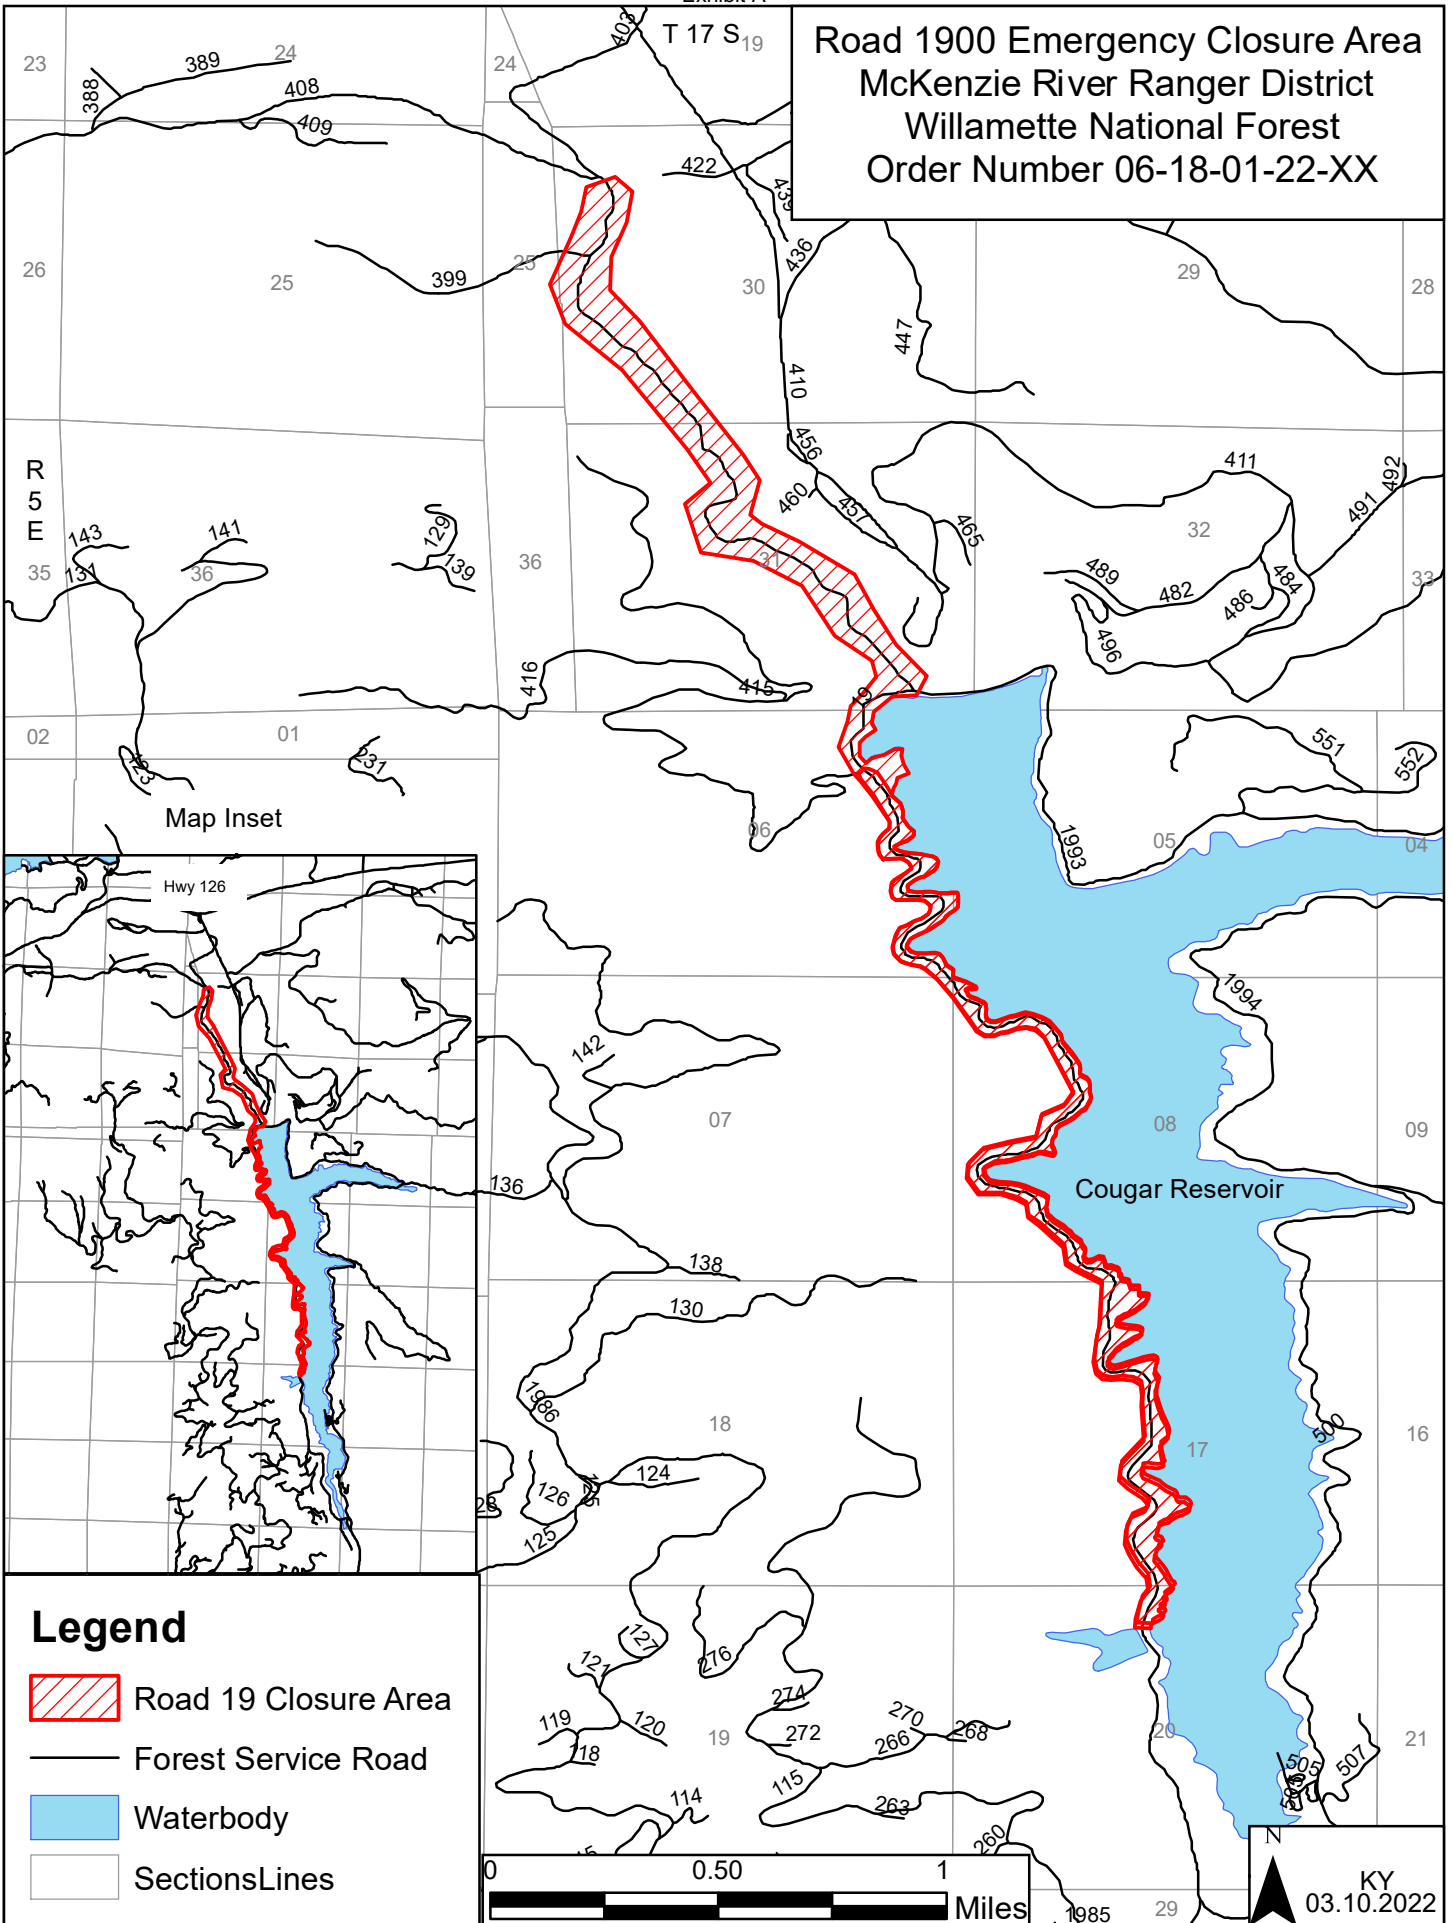

Road 1900 Emergency Closure Area
McKenzie River Ranger District
Willamette National Forest
Order Number 06-18-01-22-XX

Map Inset

Legend

-  Road 19 Closure Area
-  Forest Service Road
-  Waterbody
-  Sections Lines