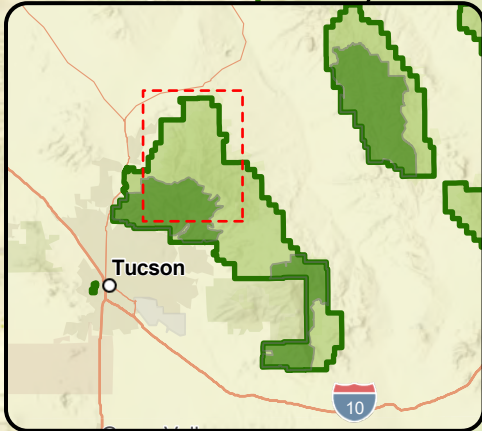

Road Closure
Santa Catalina Ranger District
Coronado National Forest Order
Number 03-05-05-22-029

Exhibit A

-  Forest Roads - Closed
-  Forest Trails
-  General Hitchcock Hwy
-  Forest Roads
-  Private
-  Wilderness
-  Coronado National Forest

0 0.5 1 2 3
Miles

Map Created: Tuesday, July 27, 2021

Start of Control Road Closure

End of Control Road Closure

DAN'S SADDLE
NFSR# 4401

CONTROL ROAD
NFSR# 38

GENERAL HITCHCOCK HWY
NFSR# 833

Lemmon