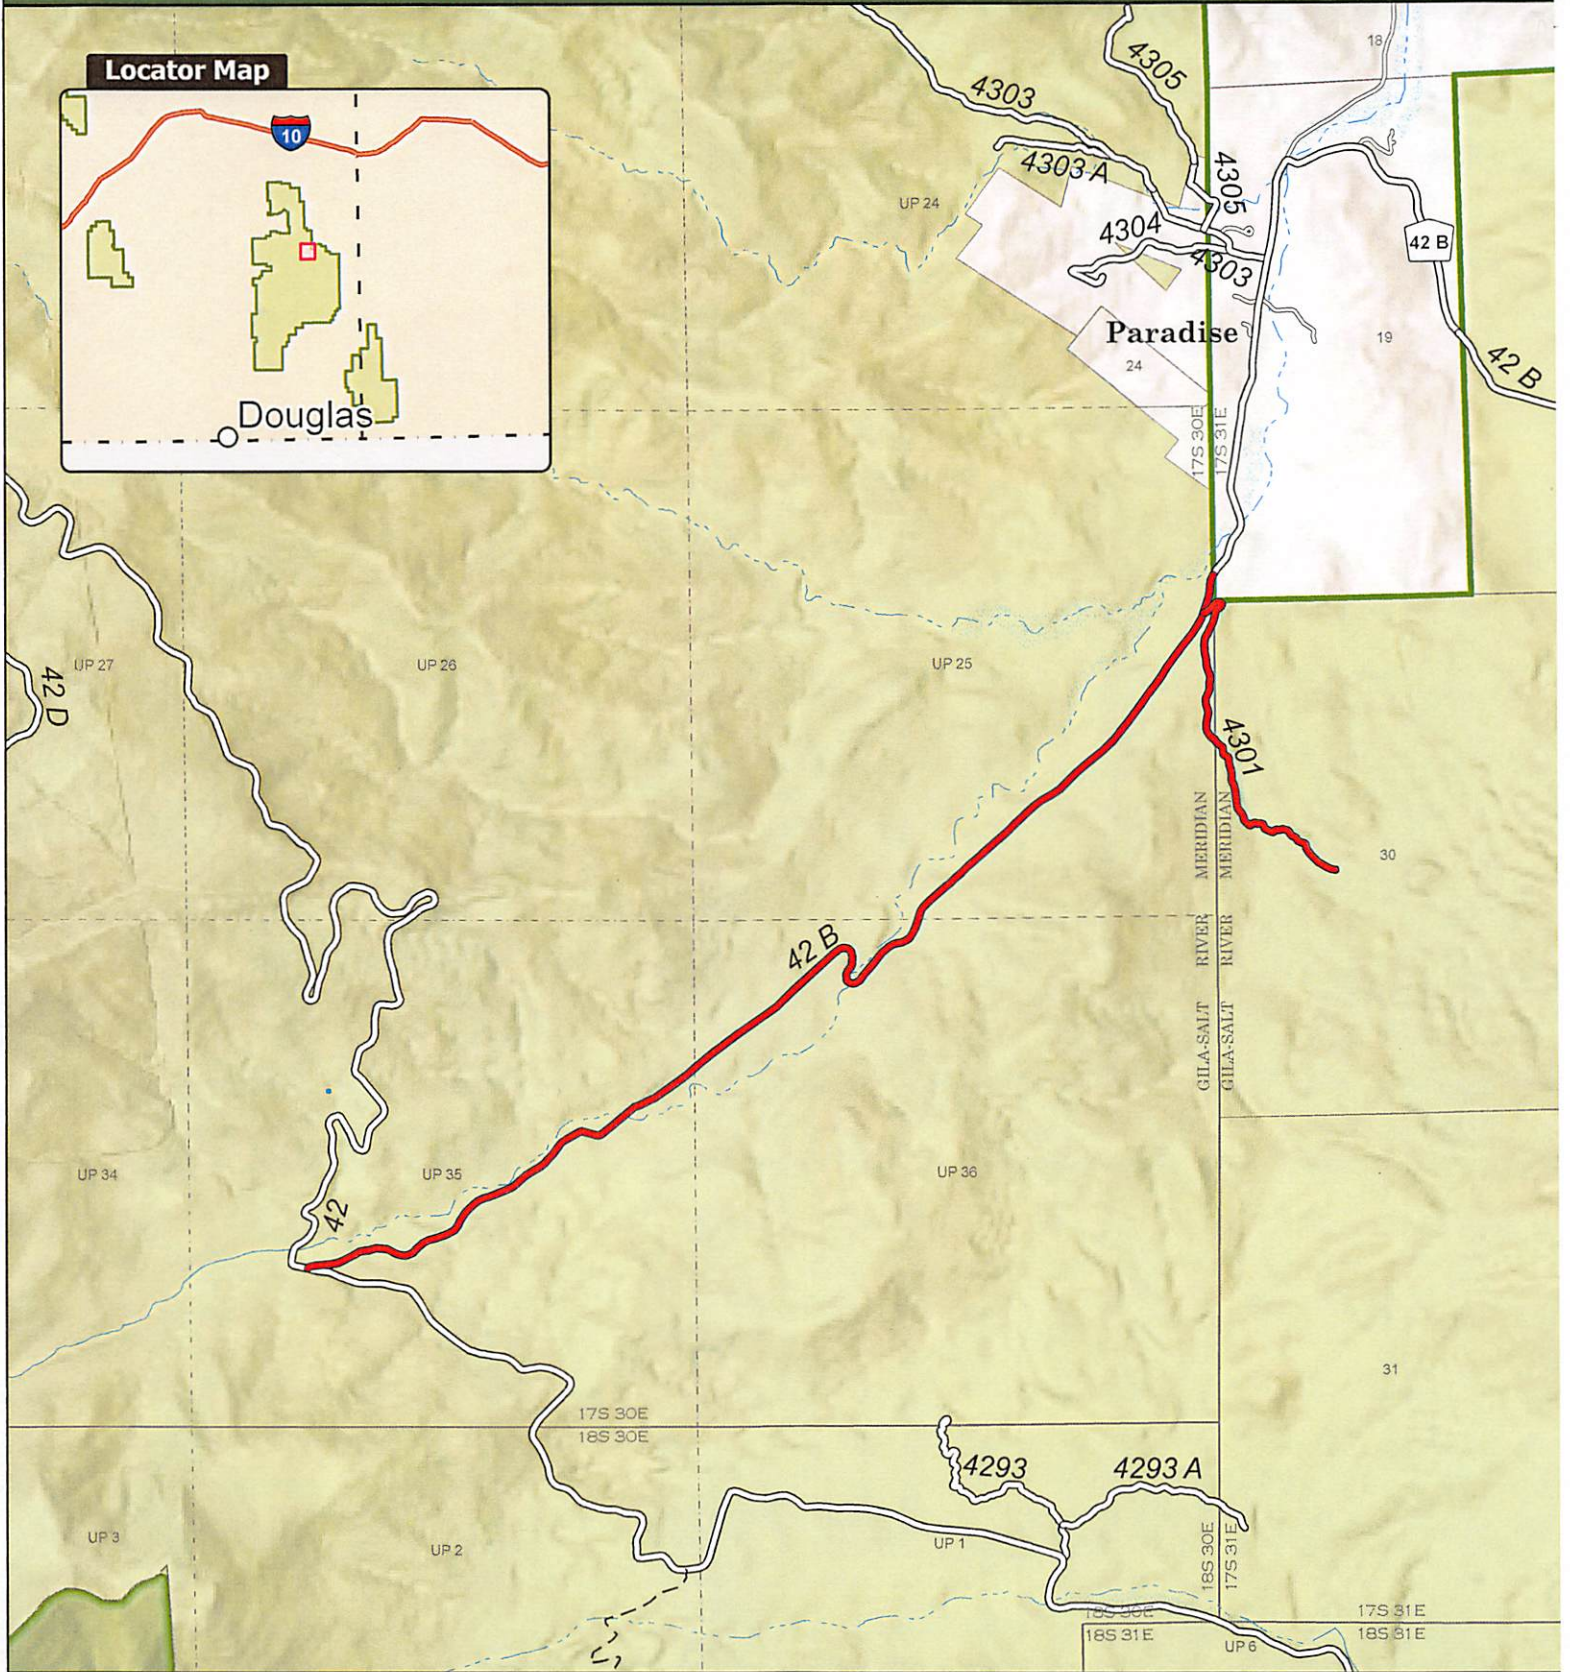

Locator Map

0 0.2 0.4 0.6 Miles

NAD 1983 UTM Zone 12N
1/6/2023

-  Described Roads
-  Road
-  Trail

-  Coronado NF Boundary
-  Wilderness Boundary

-  Forest Service Land
-  World Hillshade