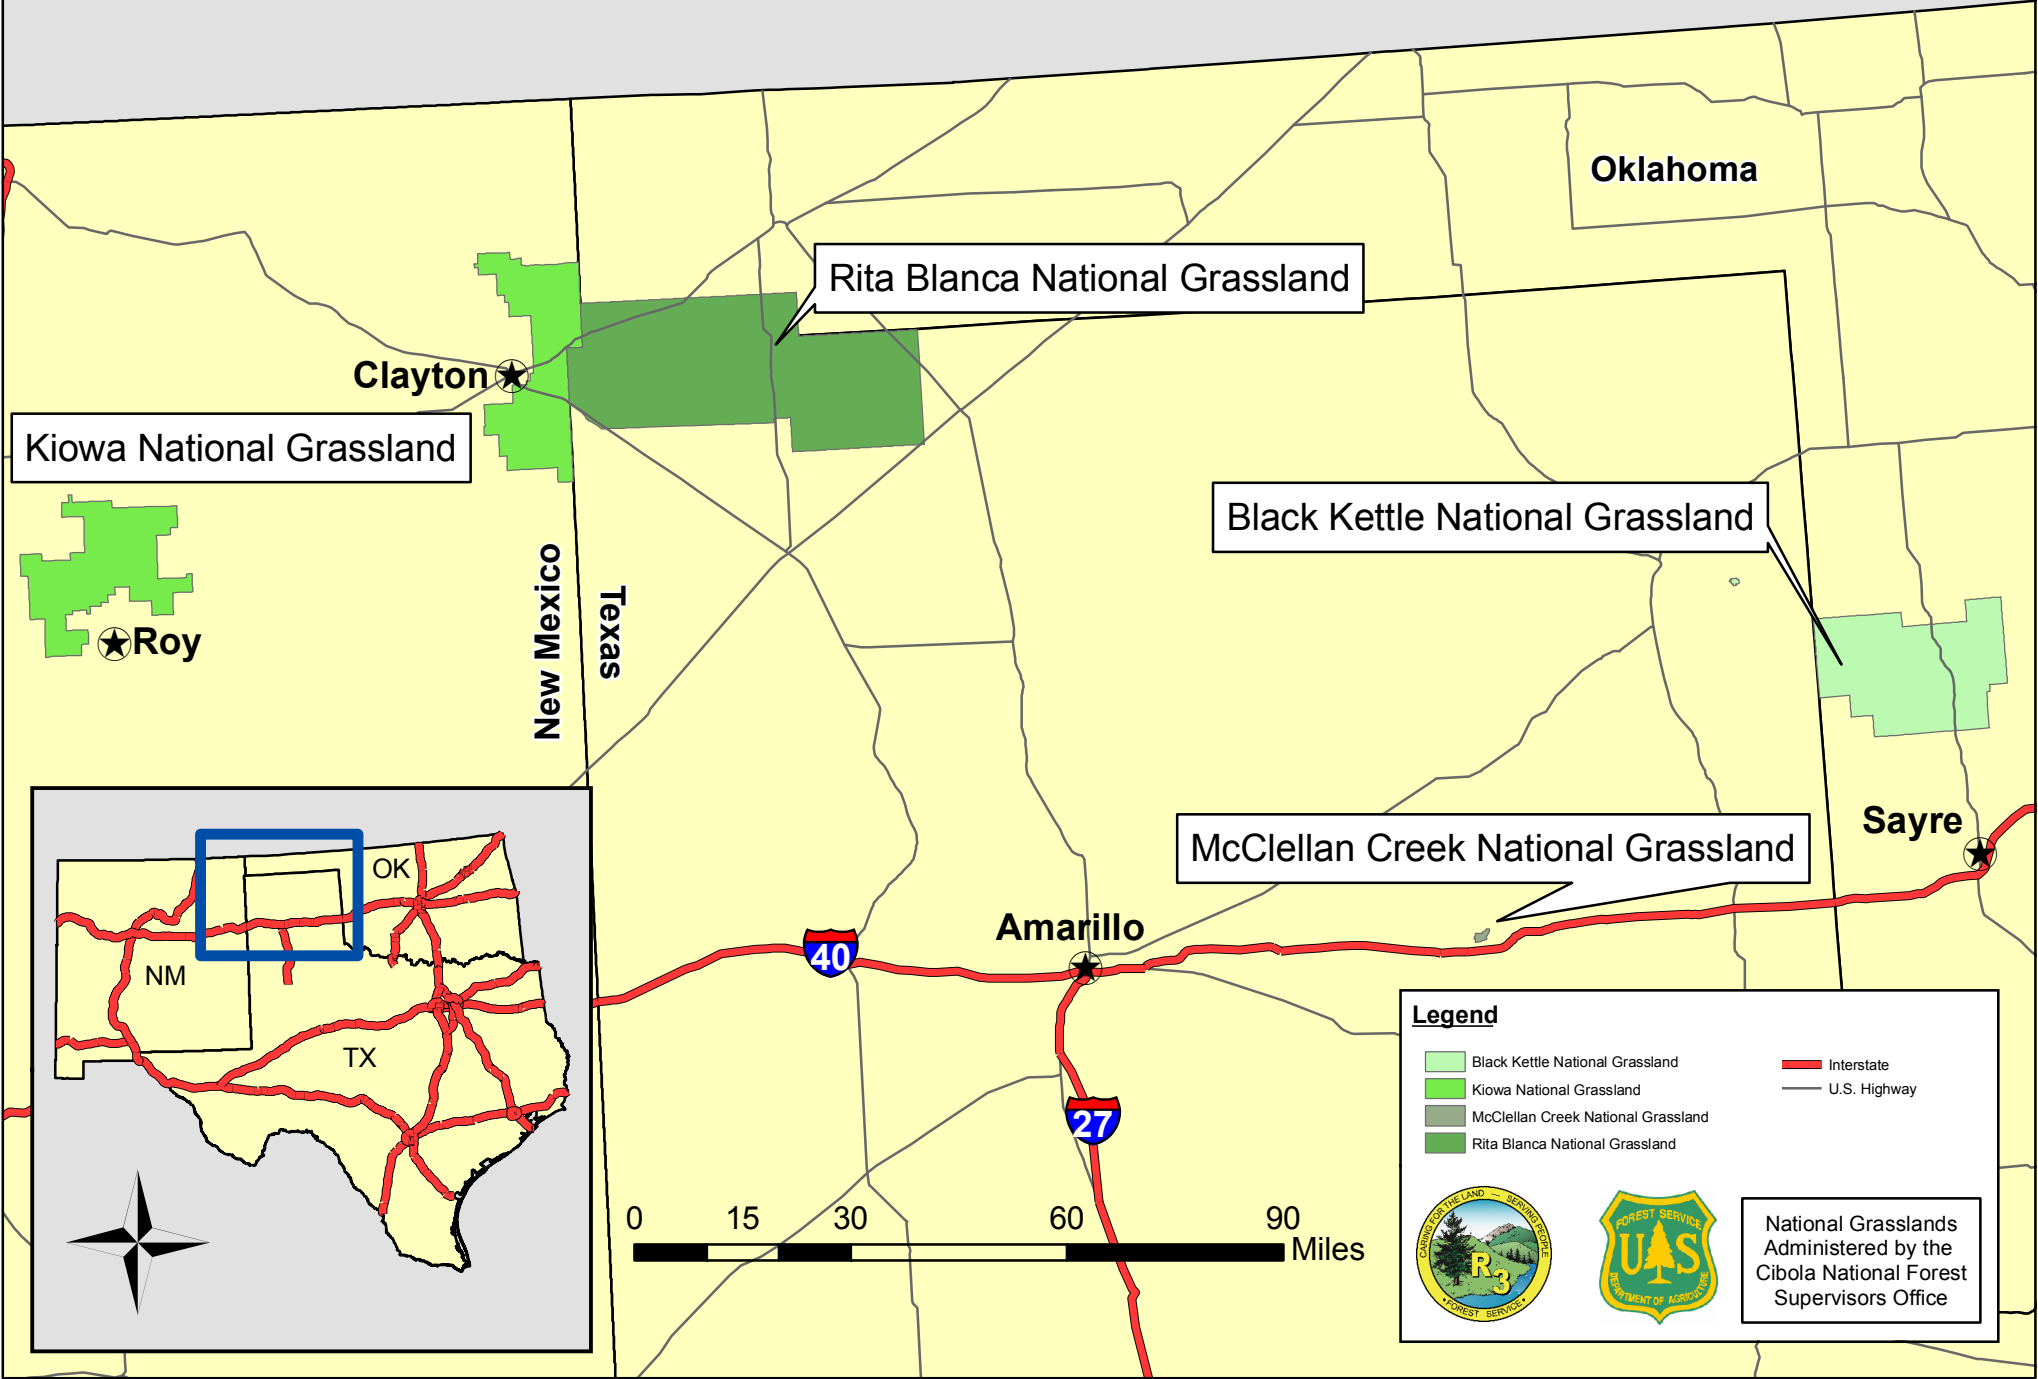

Southwestern Region (R3) National Forests US Forest Service

Legend

- Apache-Sitgreaves Natn'l Forest
- Carson Natn'l Forest
- Cibola Natn'l Forest
- Coconino Natn'l Forest
- Coronado Natn'l Forest
- Gila Natn'l Forest
- Kaibab Natn'l Forest
- Lincoln Natn'l Forest
- Prescott Natn'l Forest
- Santa Fe Natn'l Forest
- Tonto Natn'l Forest
- Administrative Office City
- Interstate
- U.S. Highway

Southwestern Region (R3) National Grasslands US Forest Service

Kiowa National Grassland

Rita Blanca National Grassland

Black Kettle National Grassland

McClellan Creek National Grassland

Legend

- Black Kettle National Grassland
- Kiowa National Grassland
- McClellan Creek National Grassland
- Rita Blanca National Grassland
- Interstate
- U.S. Highway