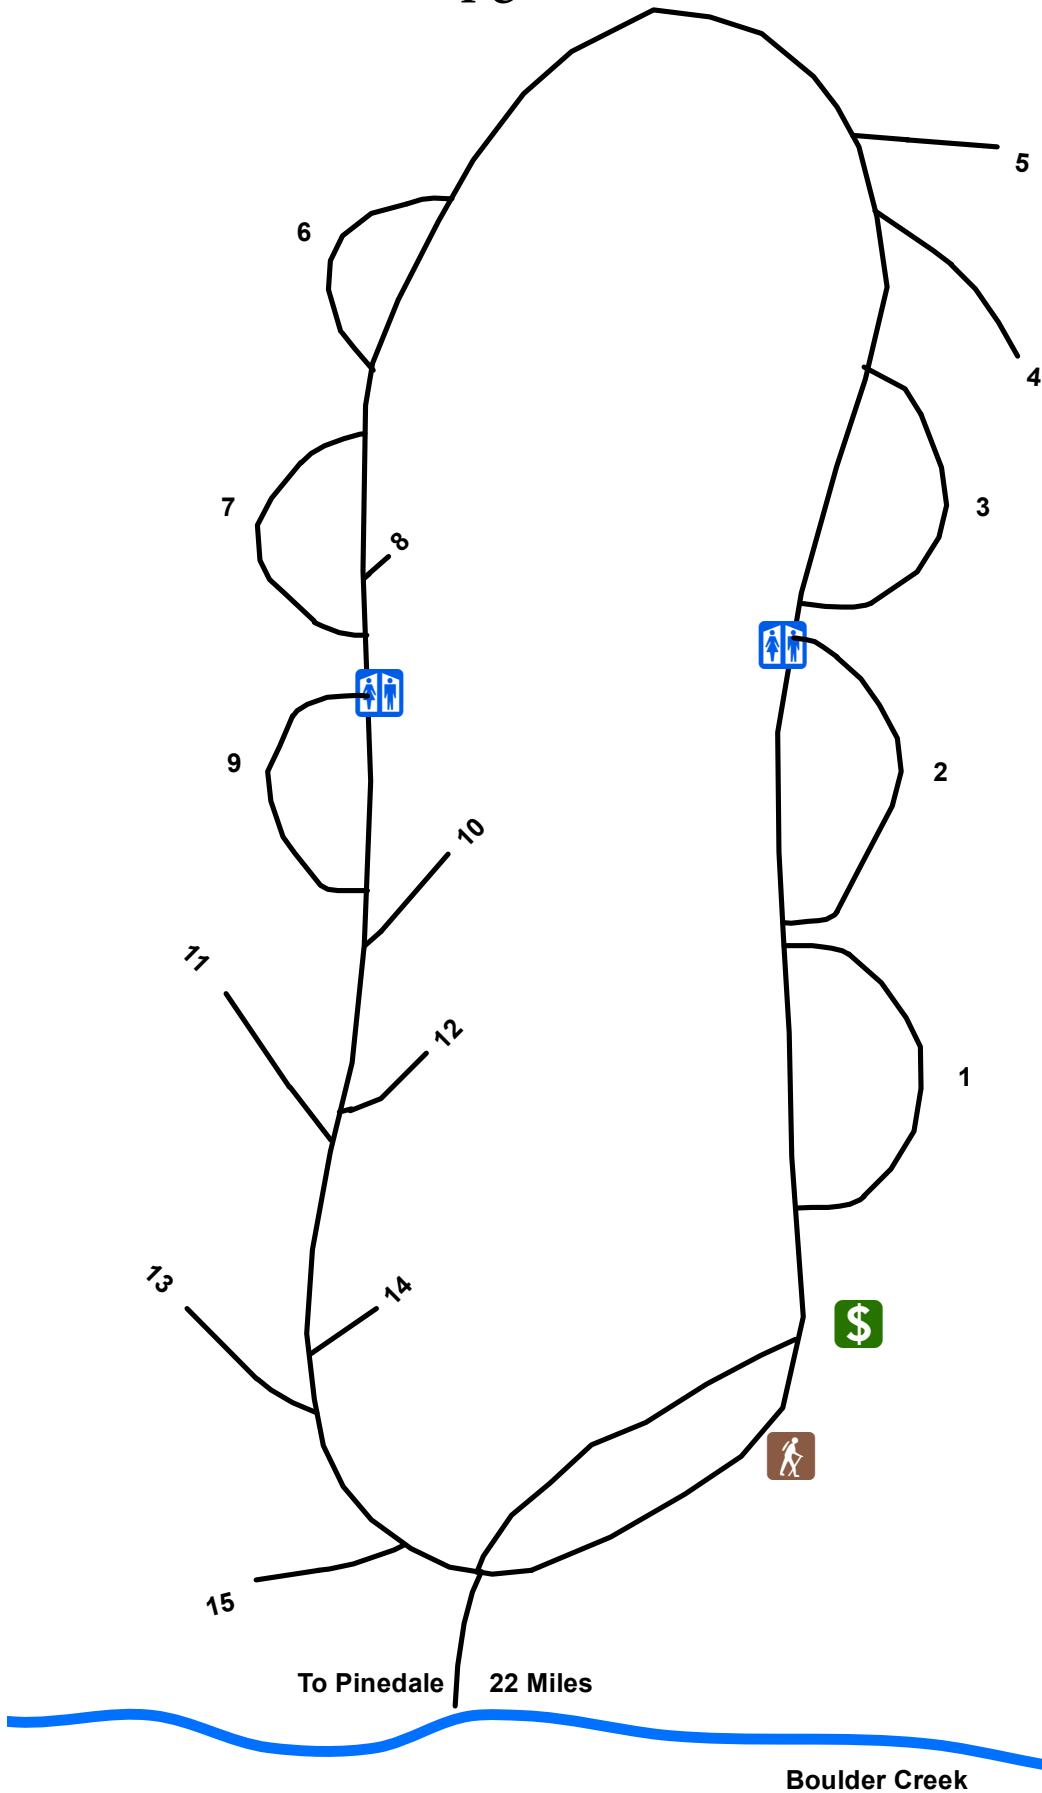

Boulder Lake Campground

Site	Length (Feet)
Site 1	124
Site 2	126
Site 3	97
Site 4	49
Site 5	39
Site 6	75
Site 7	84
Site 8	12
Site 9	82
Site 10	44
Site 11	49
Site 12	42
Site 13	43
Site 14	35
Site 15	27

-  Fee Station
 -  Toilet
 -  Trail Head
- N
↑