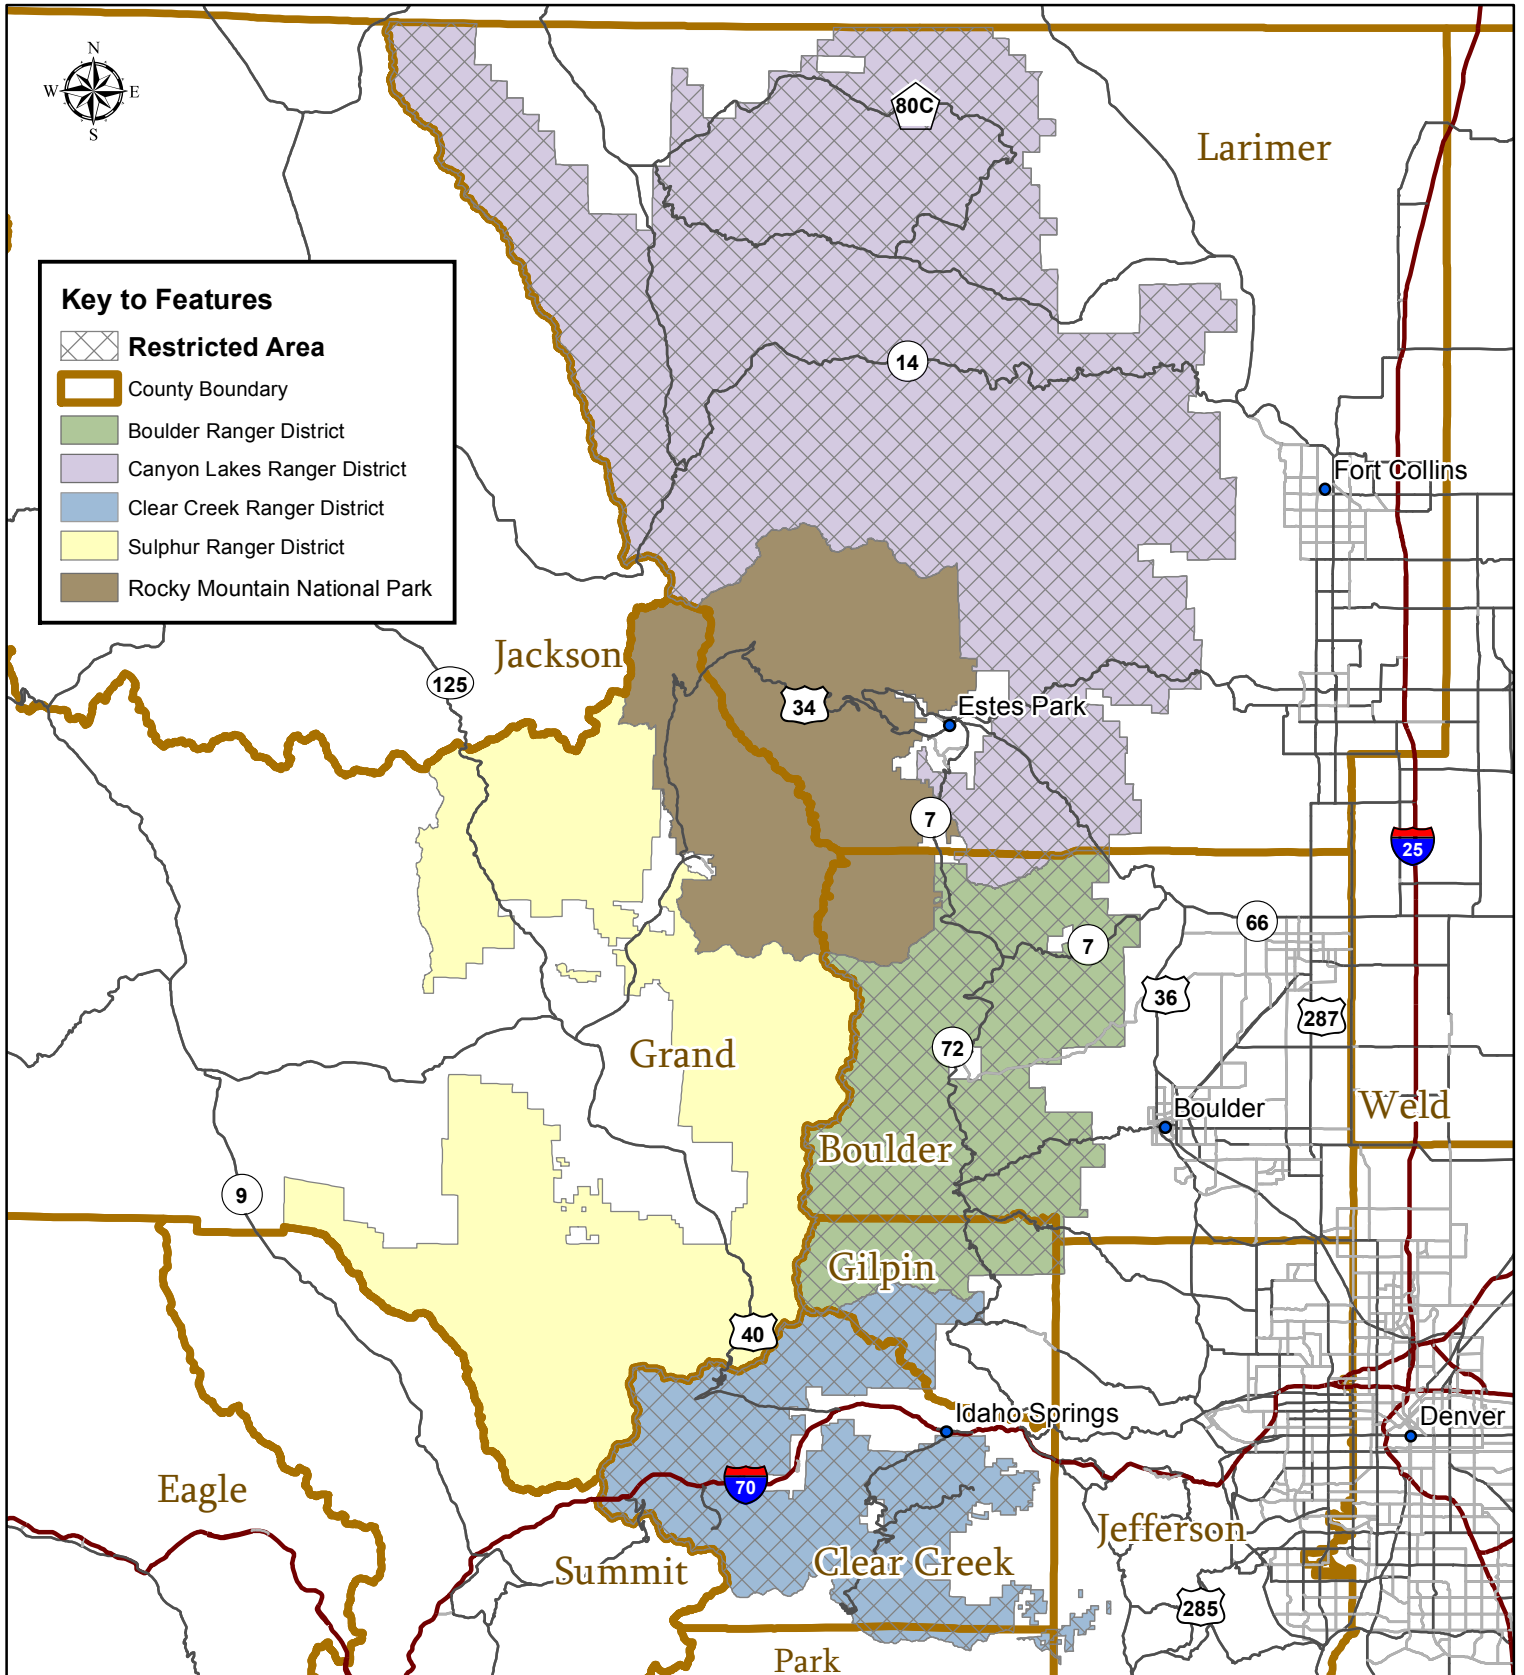

Arapaho and Roosevelt National Forests
Exhibit A (Applies to National Forest System Lands Only)
 Order # ARP-2016-04

Disclaimer: This map is for display purposes only and not for navigation. The Forest Service reserves the right to correct, update, modify or replace GIS products without notification. The Forest Service uses the most current and complete data it has available. GIS data and product accuracy may vary. For more information, contact the Arapaho Roosevelt National Forests and Pawnee National Grassland Supervisor's Office 2150 Centre Ft Collins, CO 80526 970-295-6600.