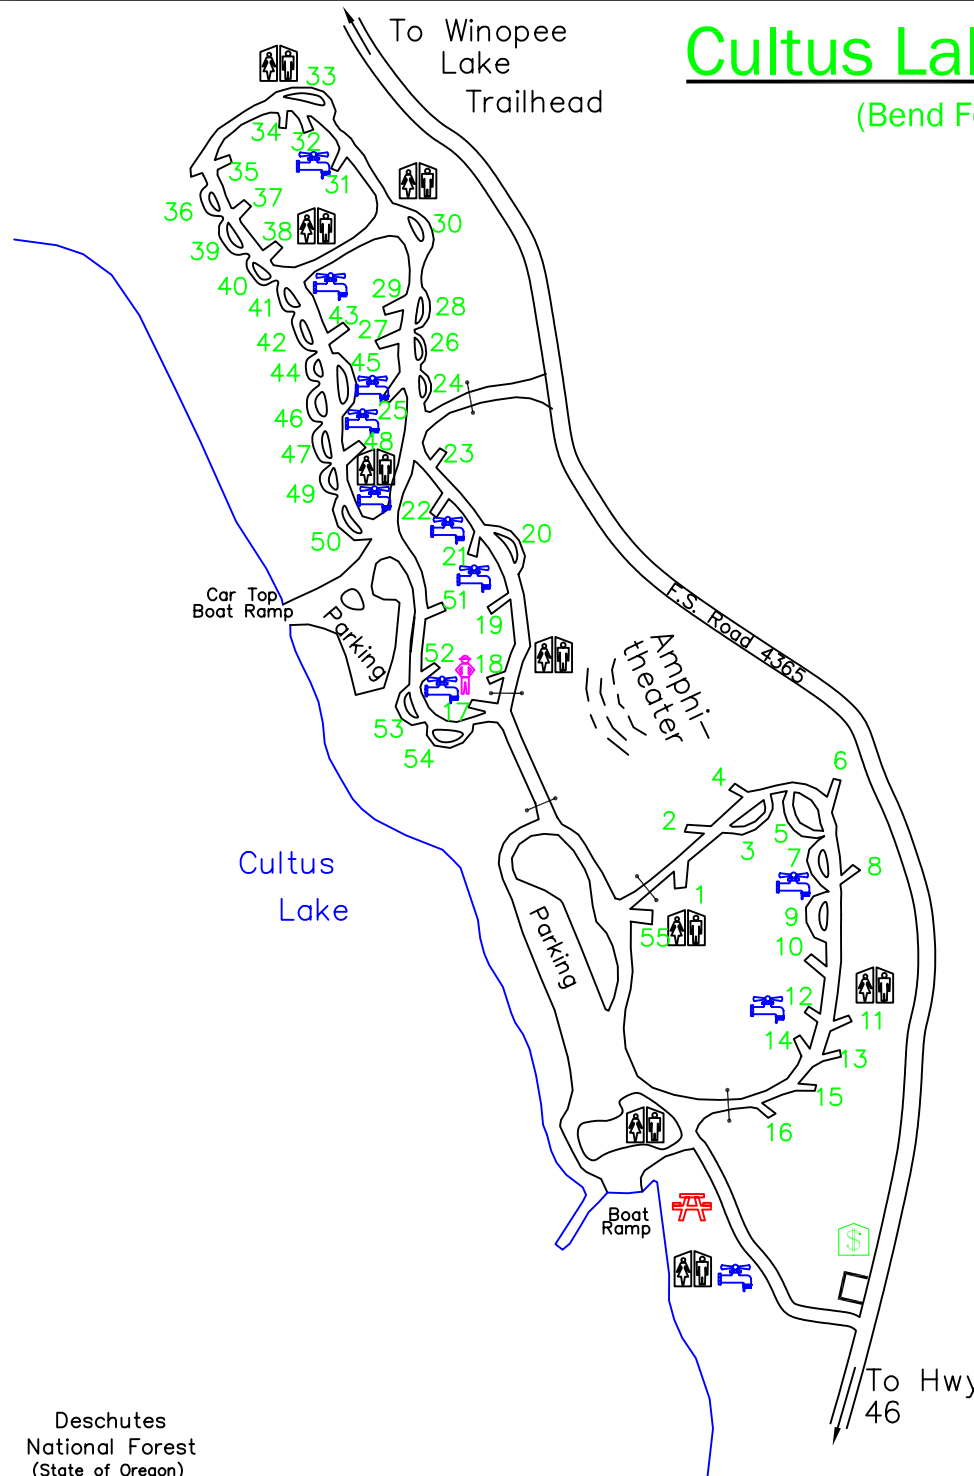

Cultus Lake Campground

(Bend Fort Rock Ranger District)

(Not To Scale)

LEGEND

- | | | | |
|----|-------------|---|---------------------|
| G | Garbage | □ | Bulletin Board |
| ♀ | Host Site | 7 | Nonreservation Site |
| \$ | Pay Station | Ⓡ | Reservation Site |
| ♀ | Toilet | ⚙ | Drinking Water |
| 🍃 | Picnic Area | — | Gate |

Deschutes National Forest
(State of Oregon)

(2-2008)