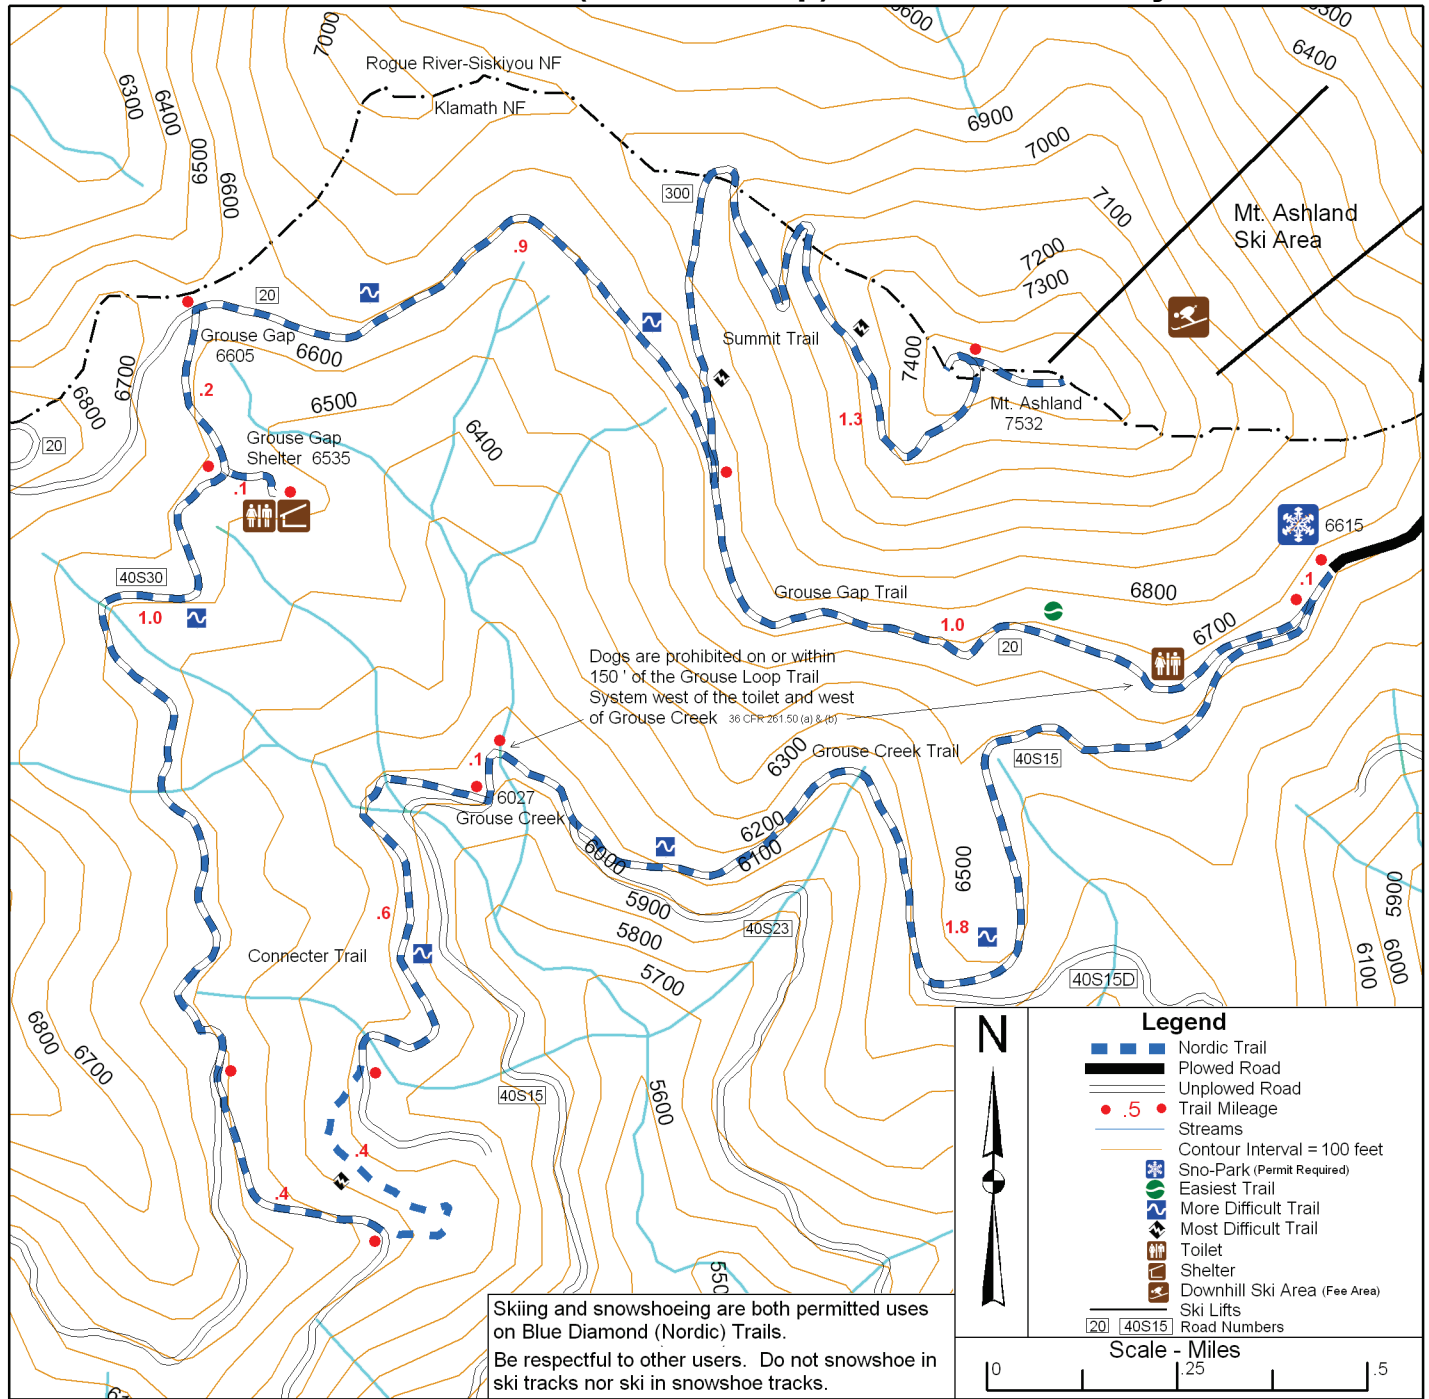

Mt Ashland Southside (Grouse Loop) Nordic Ski Trail System

Klamath National Forest
Happy Camp/Oak Knoll
Ranger Districts
63822 Highway 96, P.O. Box 377
Happy Camp, CA 96039

Rogue River-Siskiyou National Forest
Siskiyou Mountains Ranger District
6941 Upper Applegate Road
Jacksonville, Oregon 97530