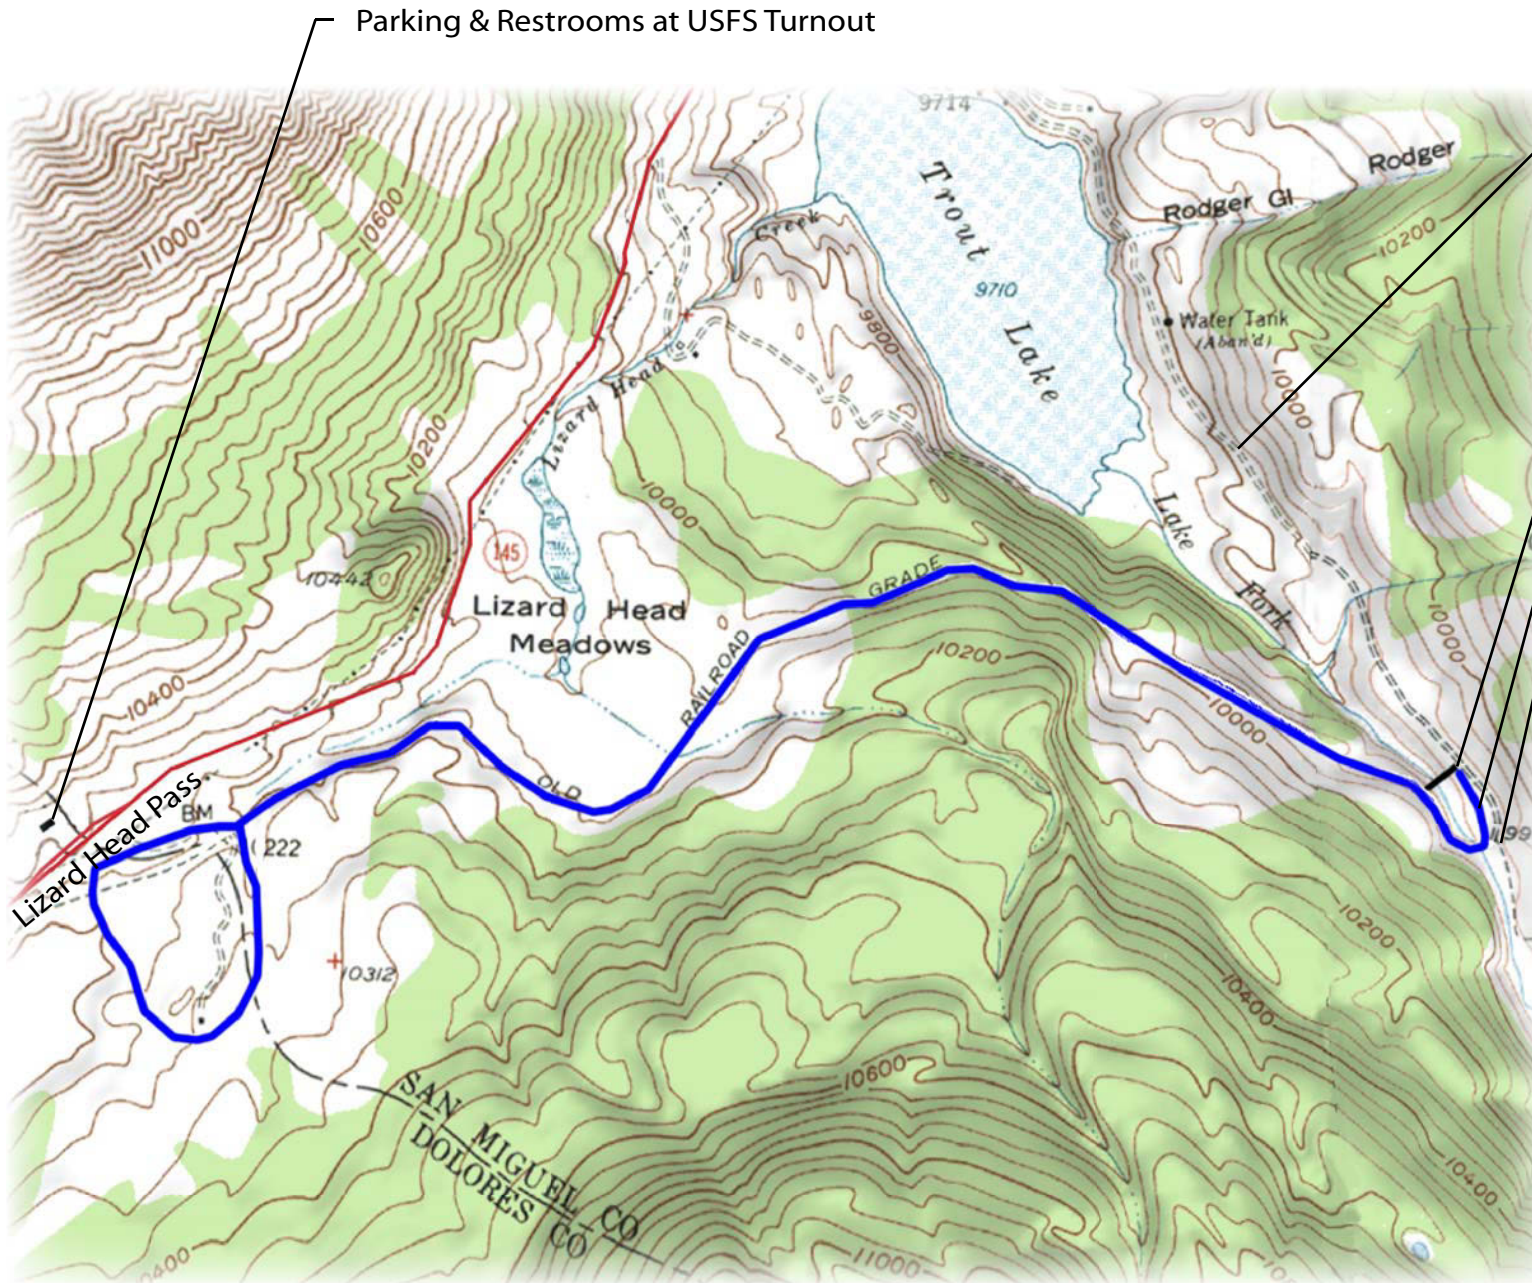

Telluride Nordic / Trout Lake RR Grade Trail Map

Trout Lake Access Road
 Min. Elev = 9,631
 Max. Elev = 10,267
 Distance Each Way 4.3Km

Historic Trestle
 Parking
 Trail Sign-In

- Beginner
- Intermediate
- Advanced