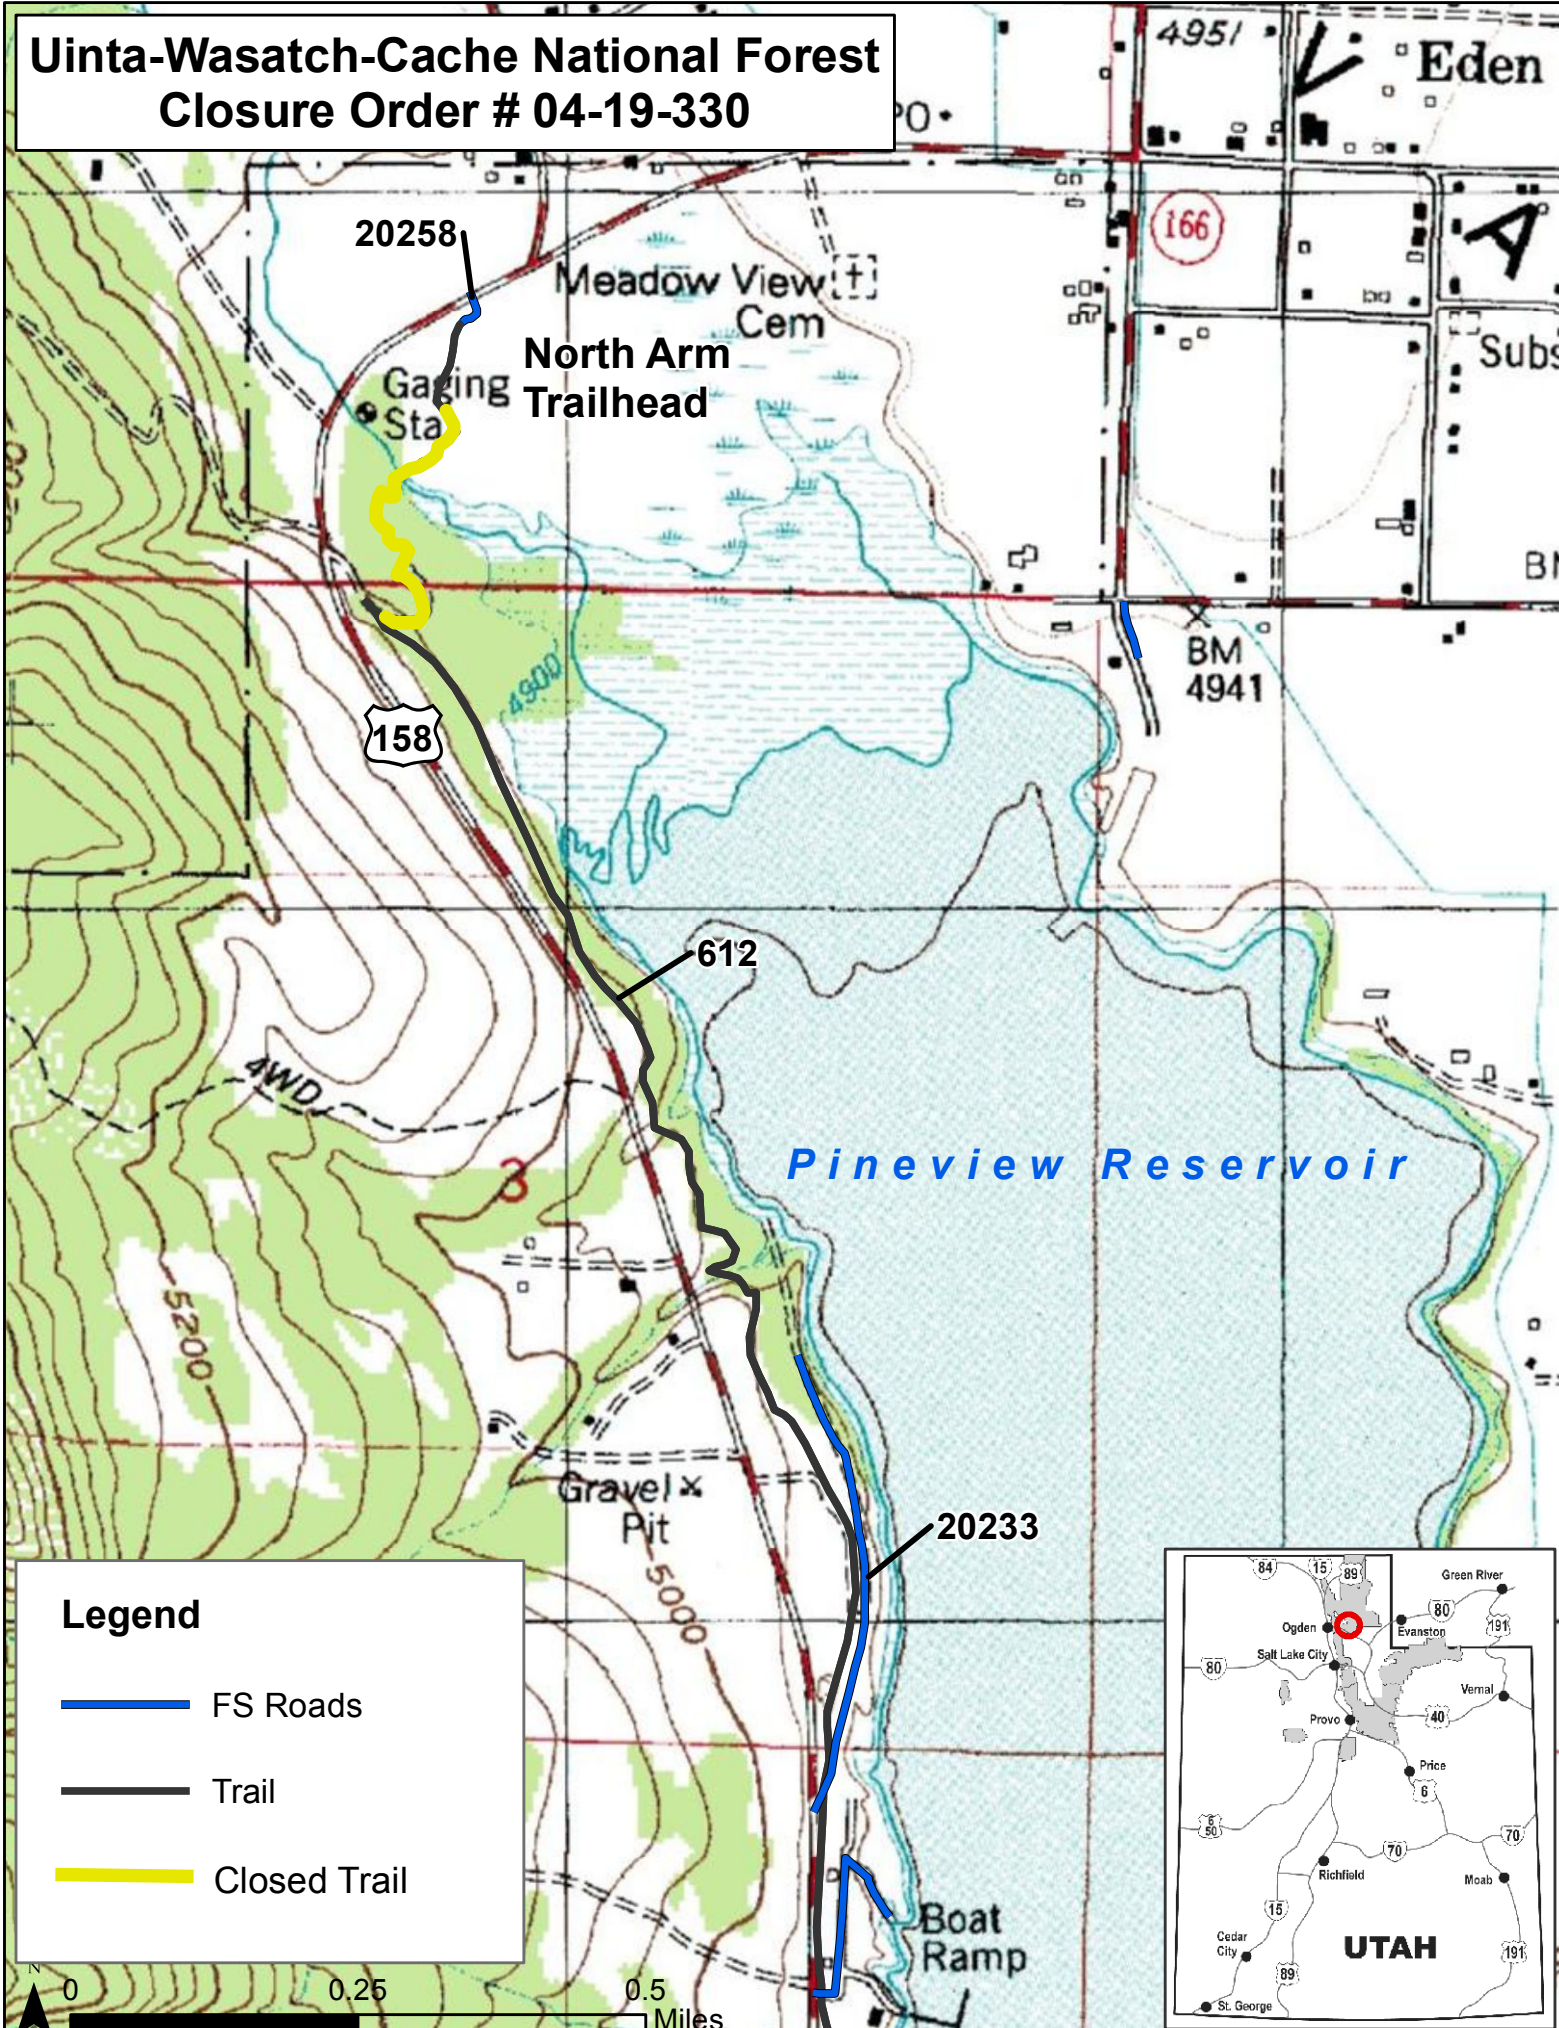

Uinta-Wasatch-Cache National Forest Closure Order # 04-19-330

Legend

-  FS Roads
-  Trail
-  Closed Trail