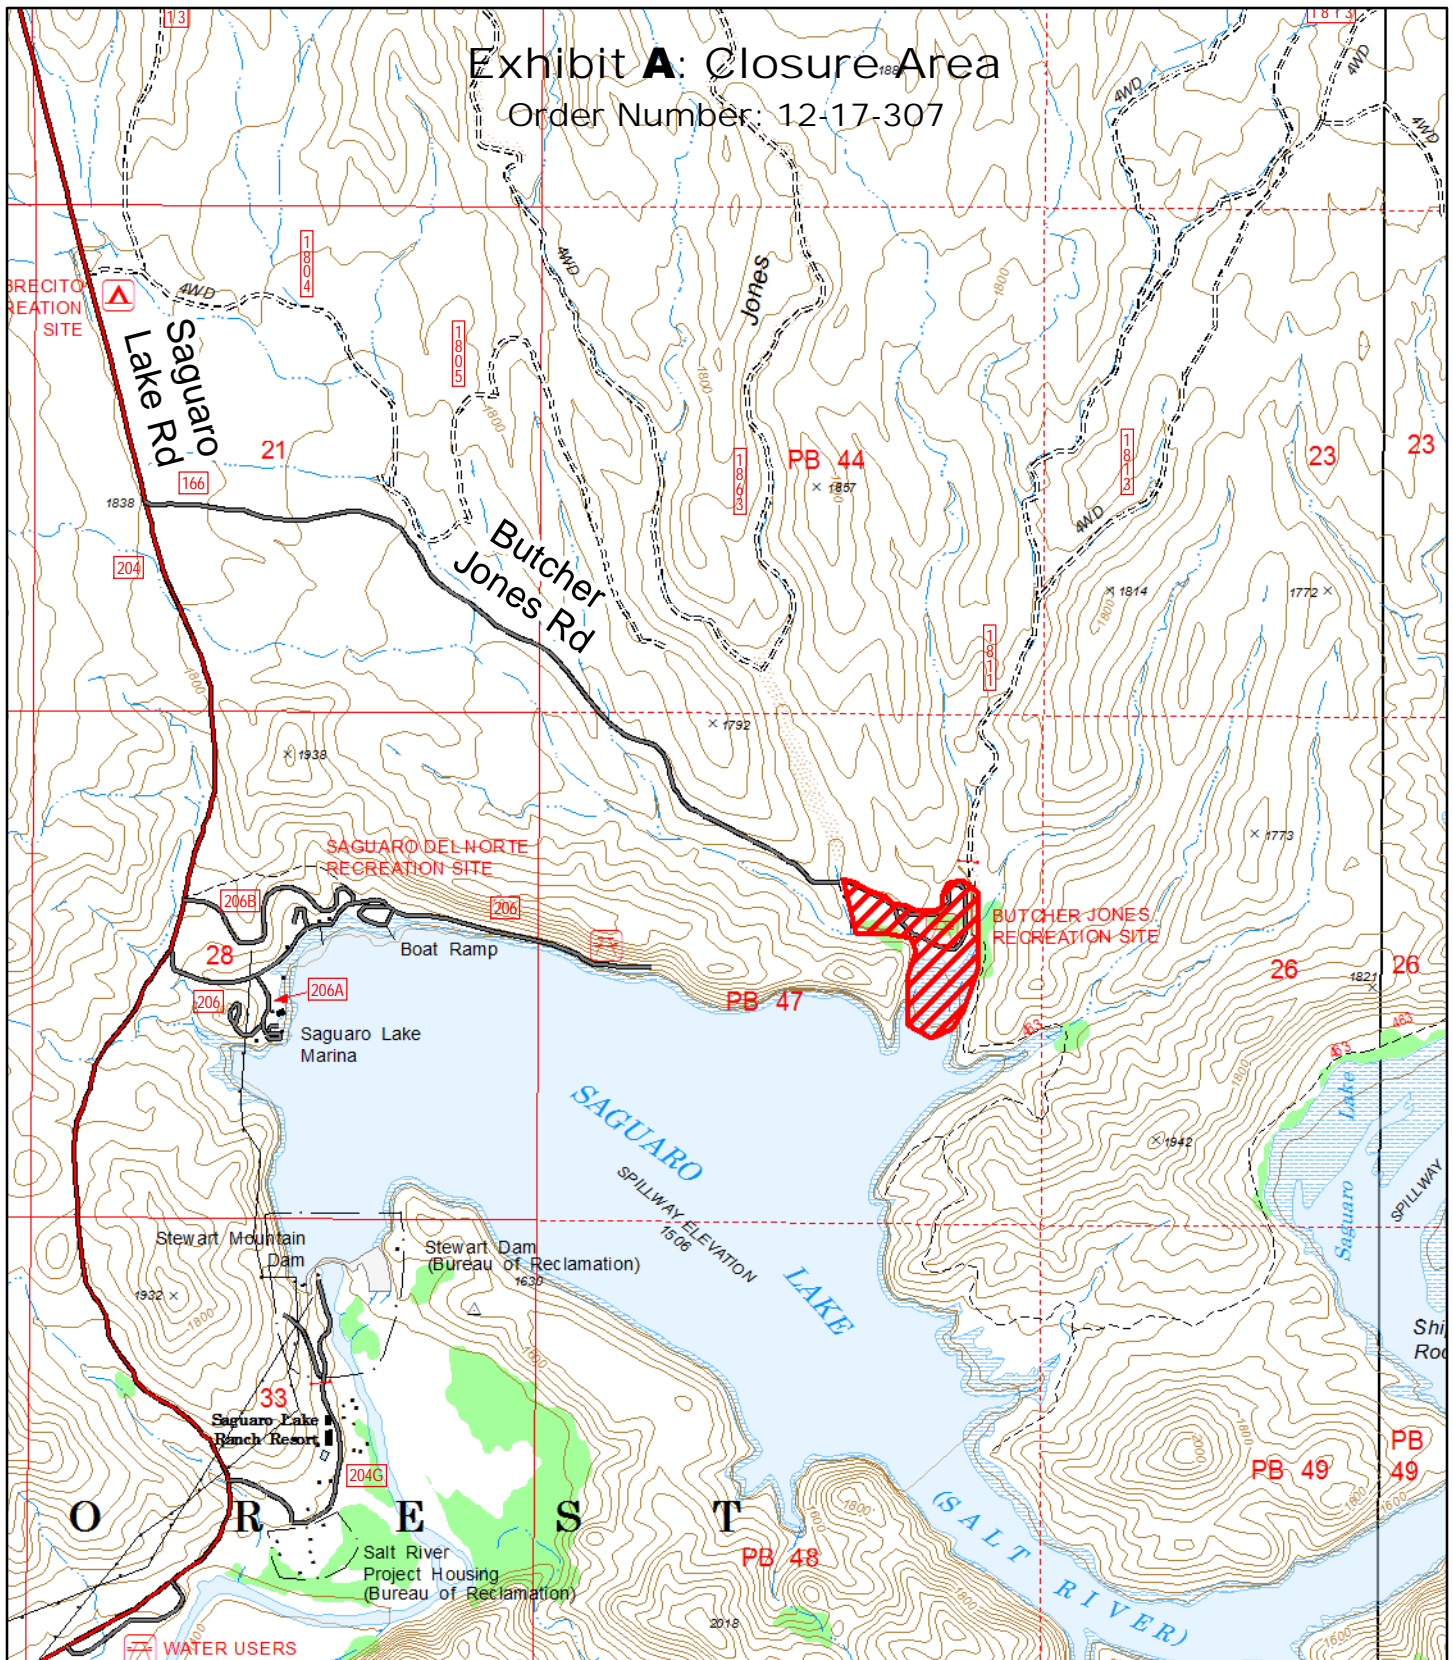

# Exhibit A: Closure Area

Order Number: 12-17-307

## Legend

 Closure Area

Tonto National Forest