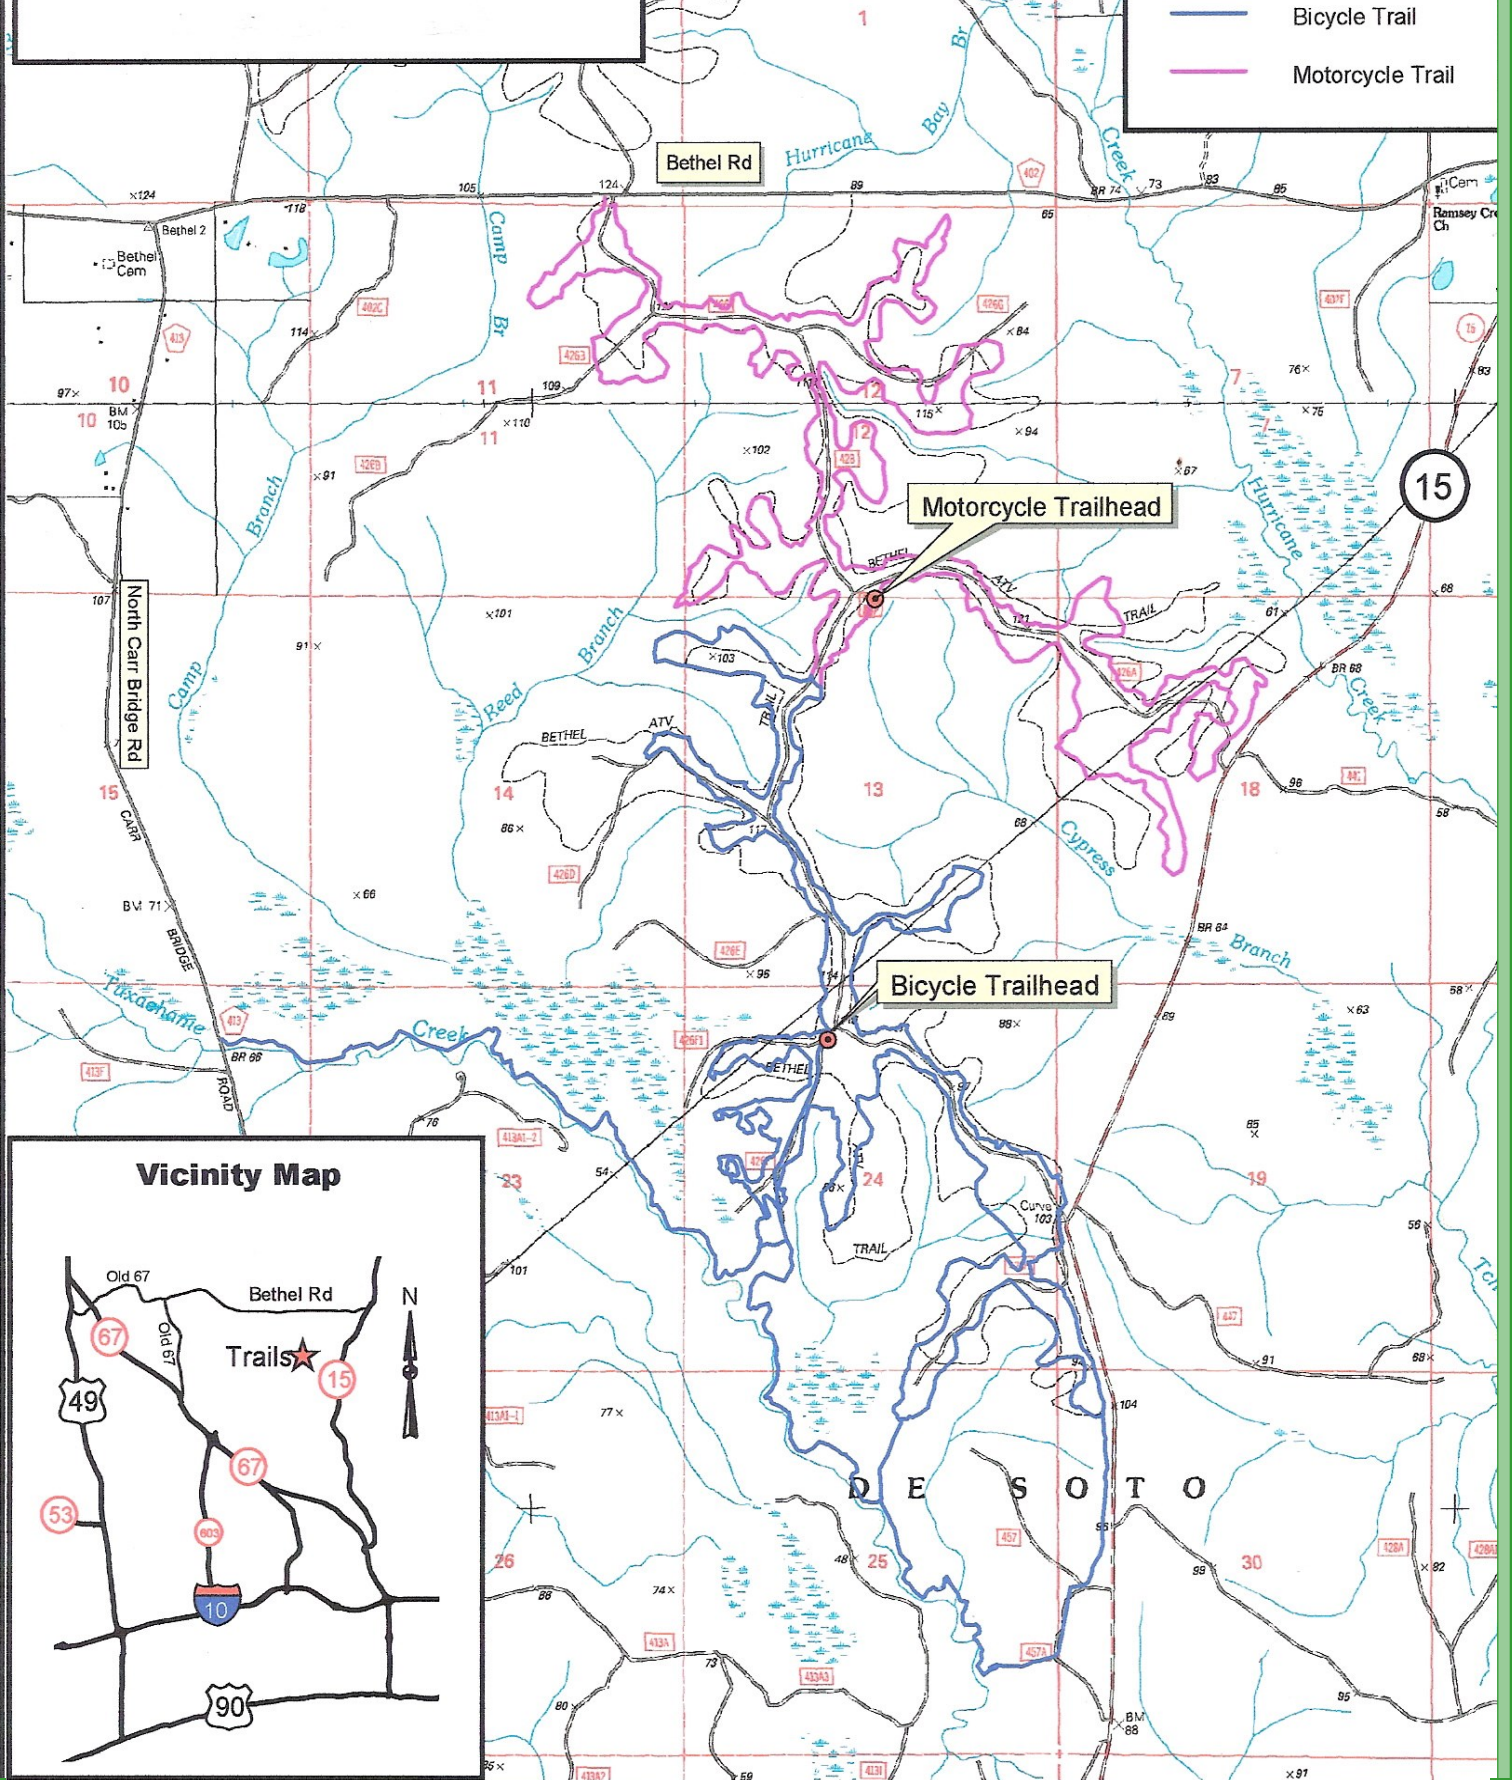

De SOTO NATIONAL FOREST
De SOTO RANGER DISTRICT

BETHEL MOTORCYCLE & BICYCLE TRAILS

De Soto National Forest
De Soto Ranger District
GIS cer 03/31/09

SCALE: 1:31680
or 1" = 1/2 mile

LEGEND

- Trailheads
- Bicycle Trail
- Motorcycle Trail

Vicinity Map