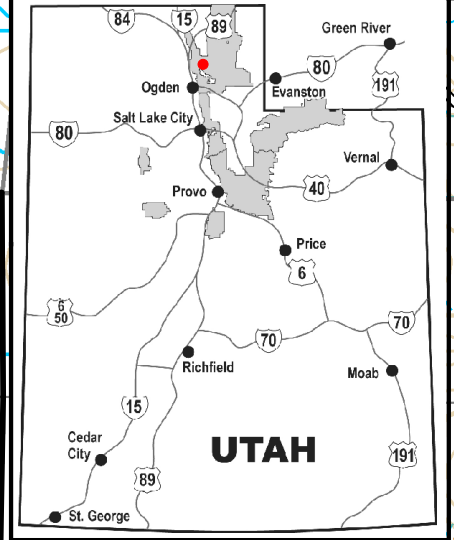

04-19-338

Road Closed

GENERAL LOCATION

STANDARD

PARALLEL

Red Can Hill  
6620  
2018  
Devils Gate Valley

Alex Beard Hill

MIDDLE 7078  
2157  
4WD  
Middle Mountain