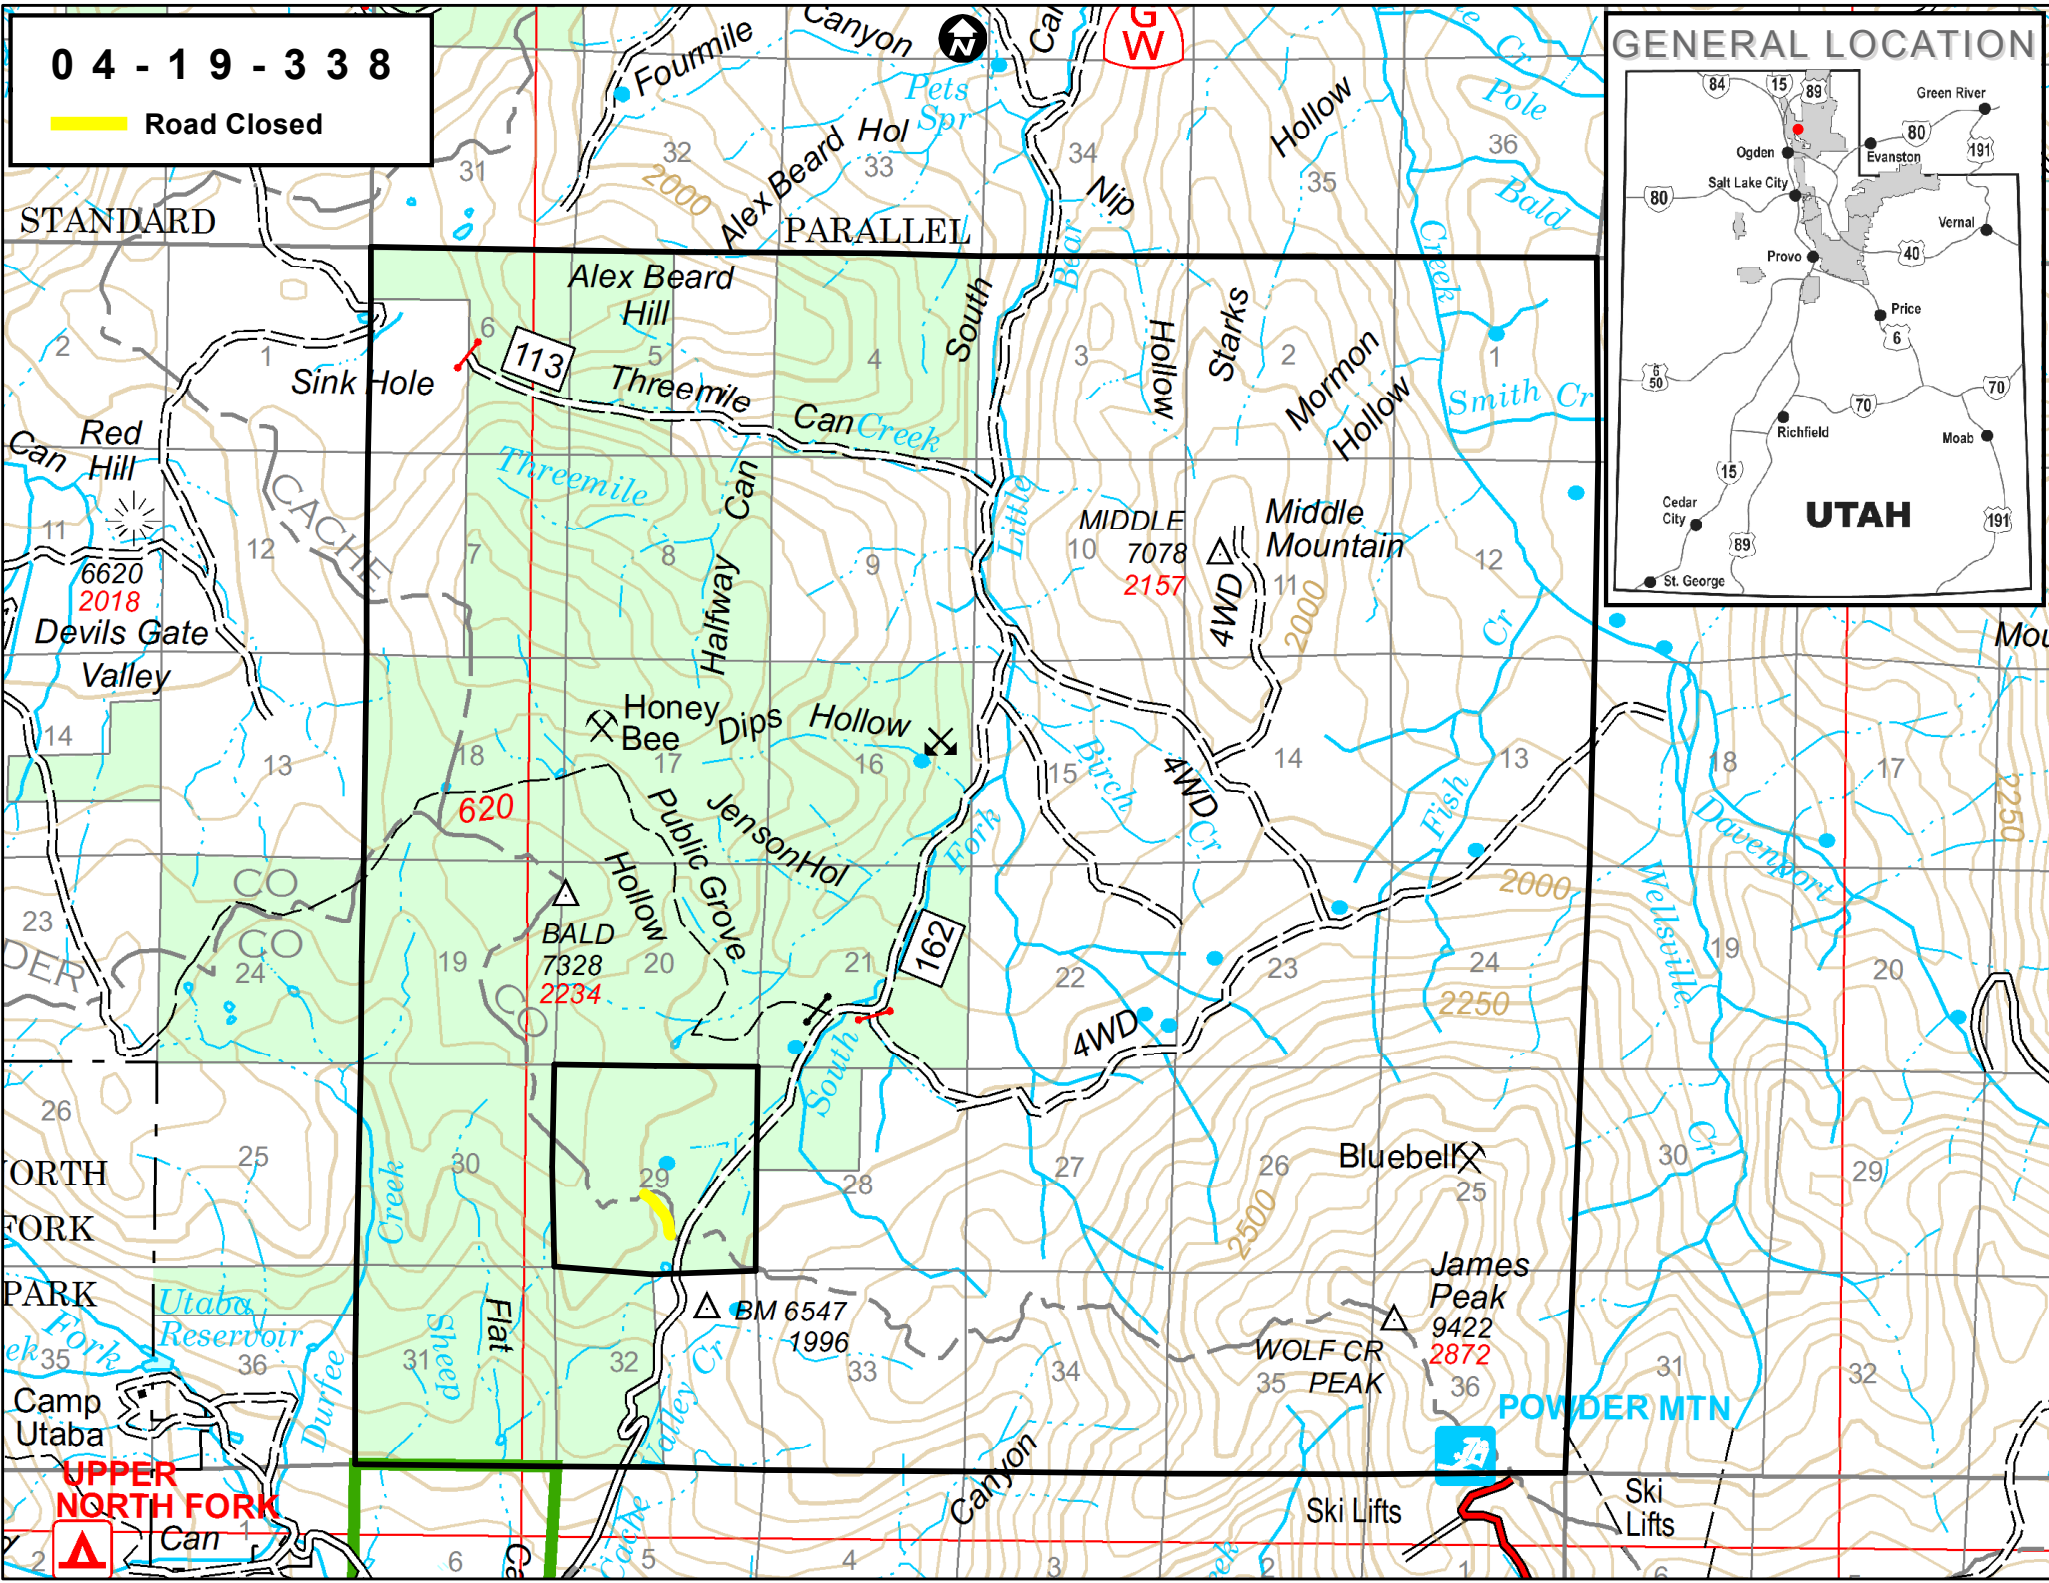

04-19-338

Road Closed

GENERAL LOCATION

STANDARD

PARALLEL

Red Can Hill  
6620  
2018  
Devils Gate Valley

Alex Beard Hill

MIDDLE 7078  
2157  
4WD  
Middle Mountain

BALD 7328  
2234

James Peak 9422  
2872  
WOLF CR PEAK

NORTH FORK  
PARK  
Camp Utaba

UPPER NORTH FORK

POWDER MTN

Ski Lifts

Ski Lifts