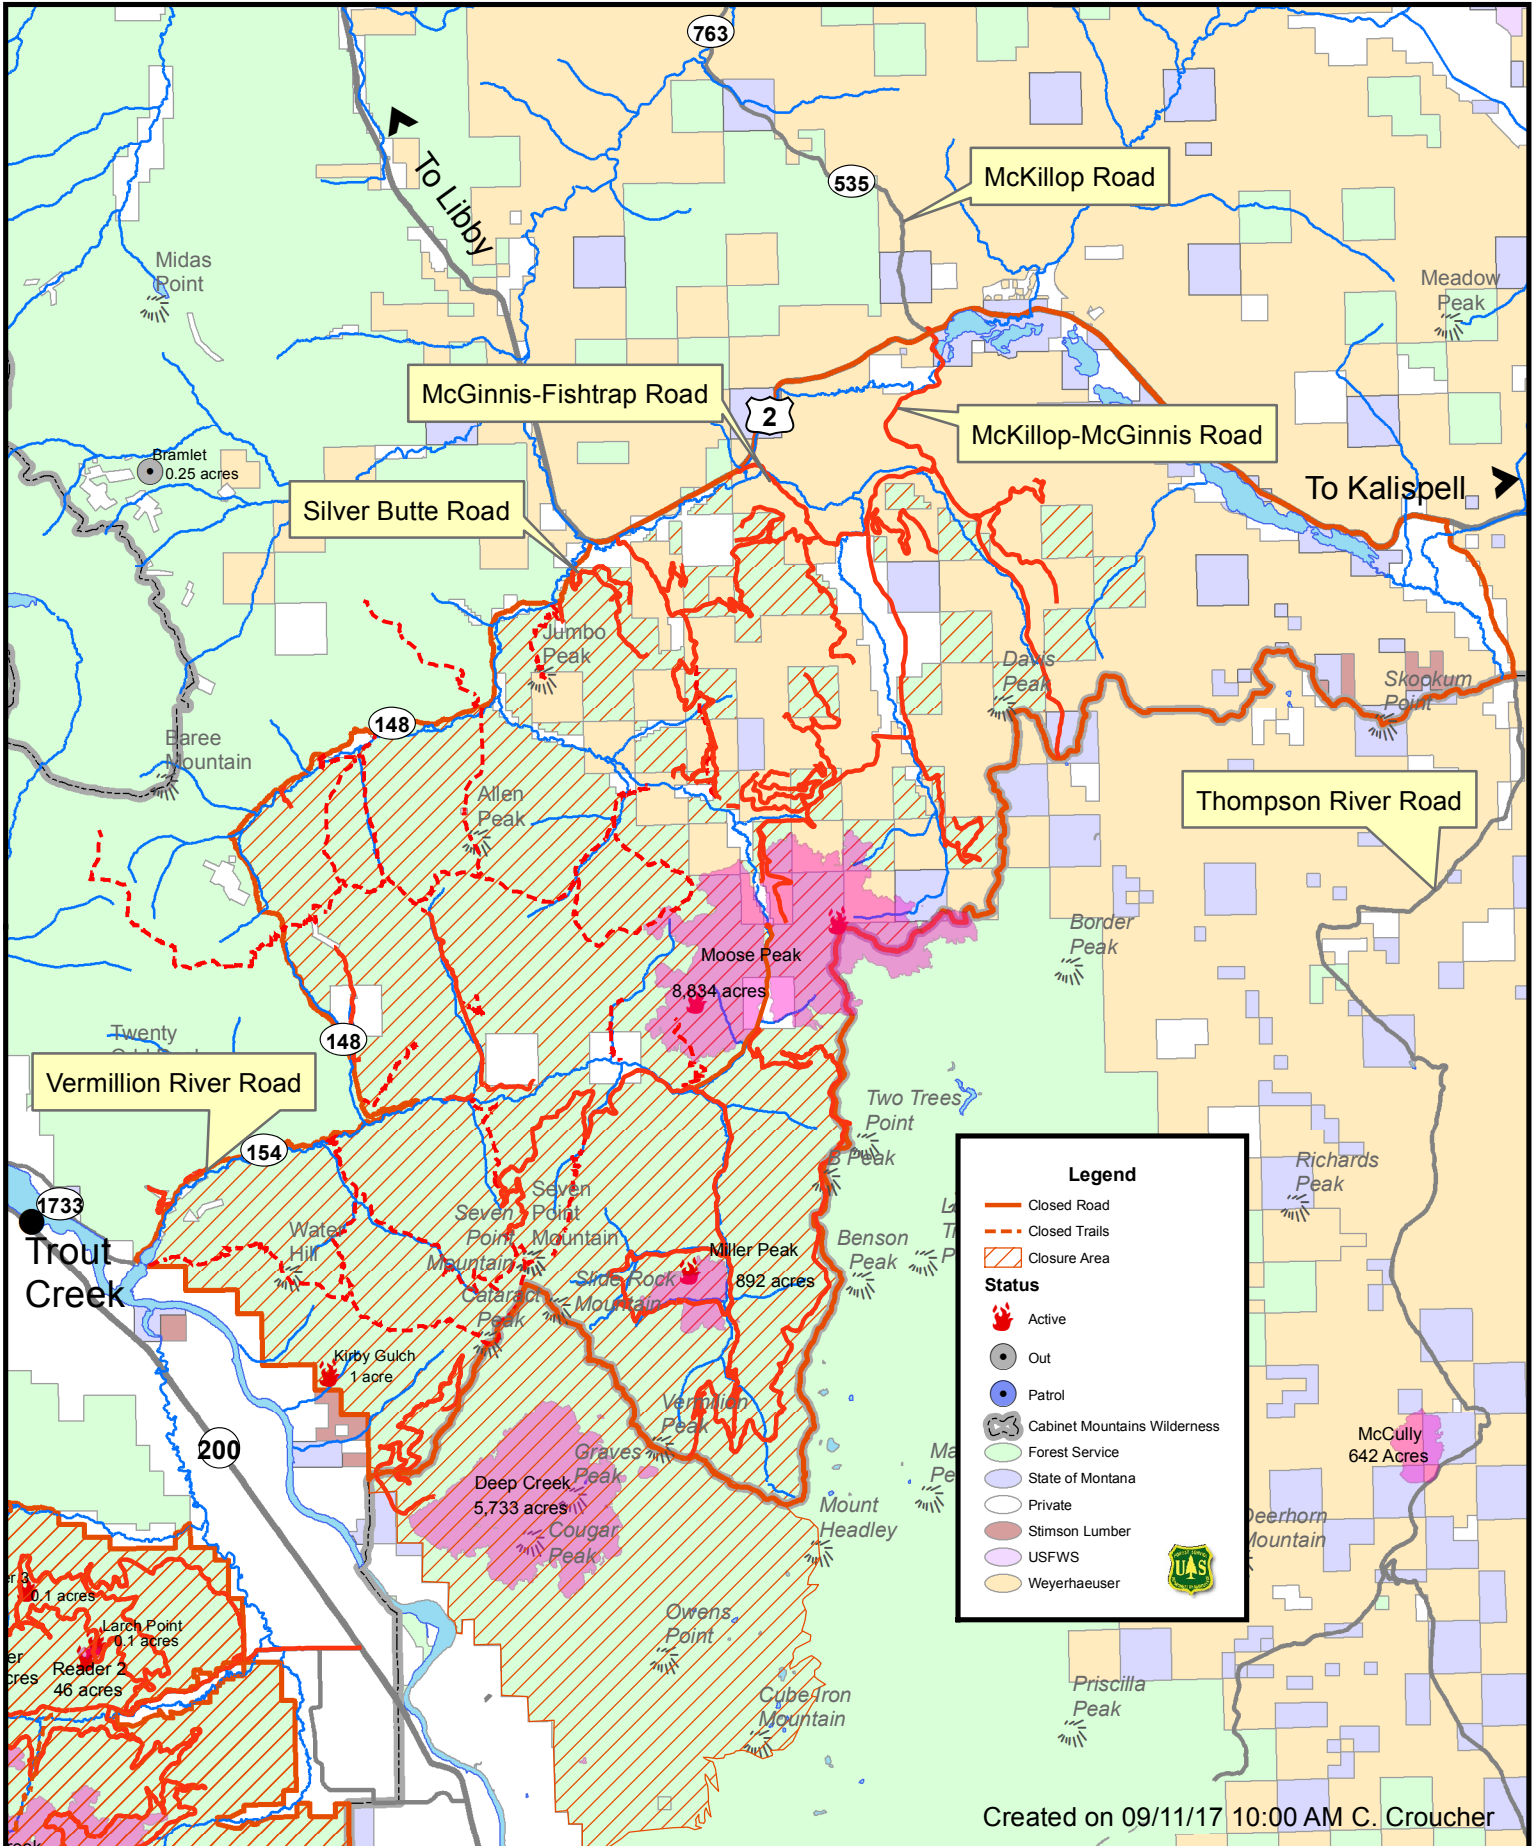

Moose Peak and Miller Peak Fires

September 12, 2017 10:00 AM

Legend

- Closed Road
- Closed Trails
- Closure Area

Status

- Active
- Out
- Patrol
- Cabinet Mountains Wilderness
- Forest Service
- State of Montana
- Private
- Stimson Lumber
- USFWS
- Weyerhaeuser