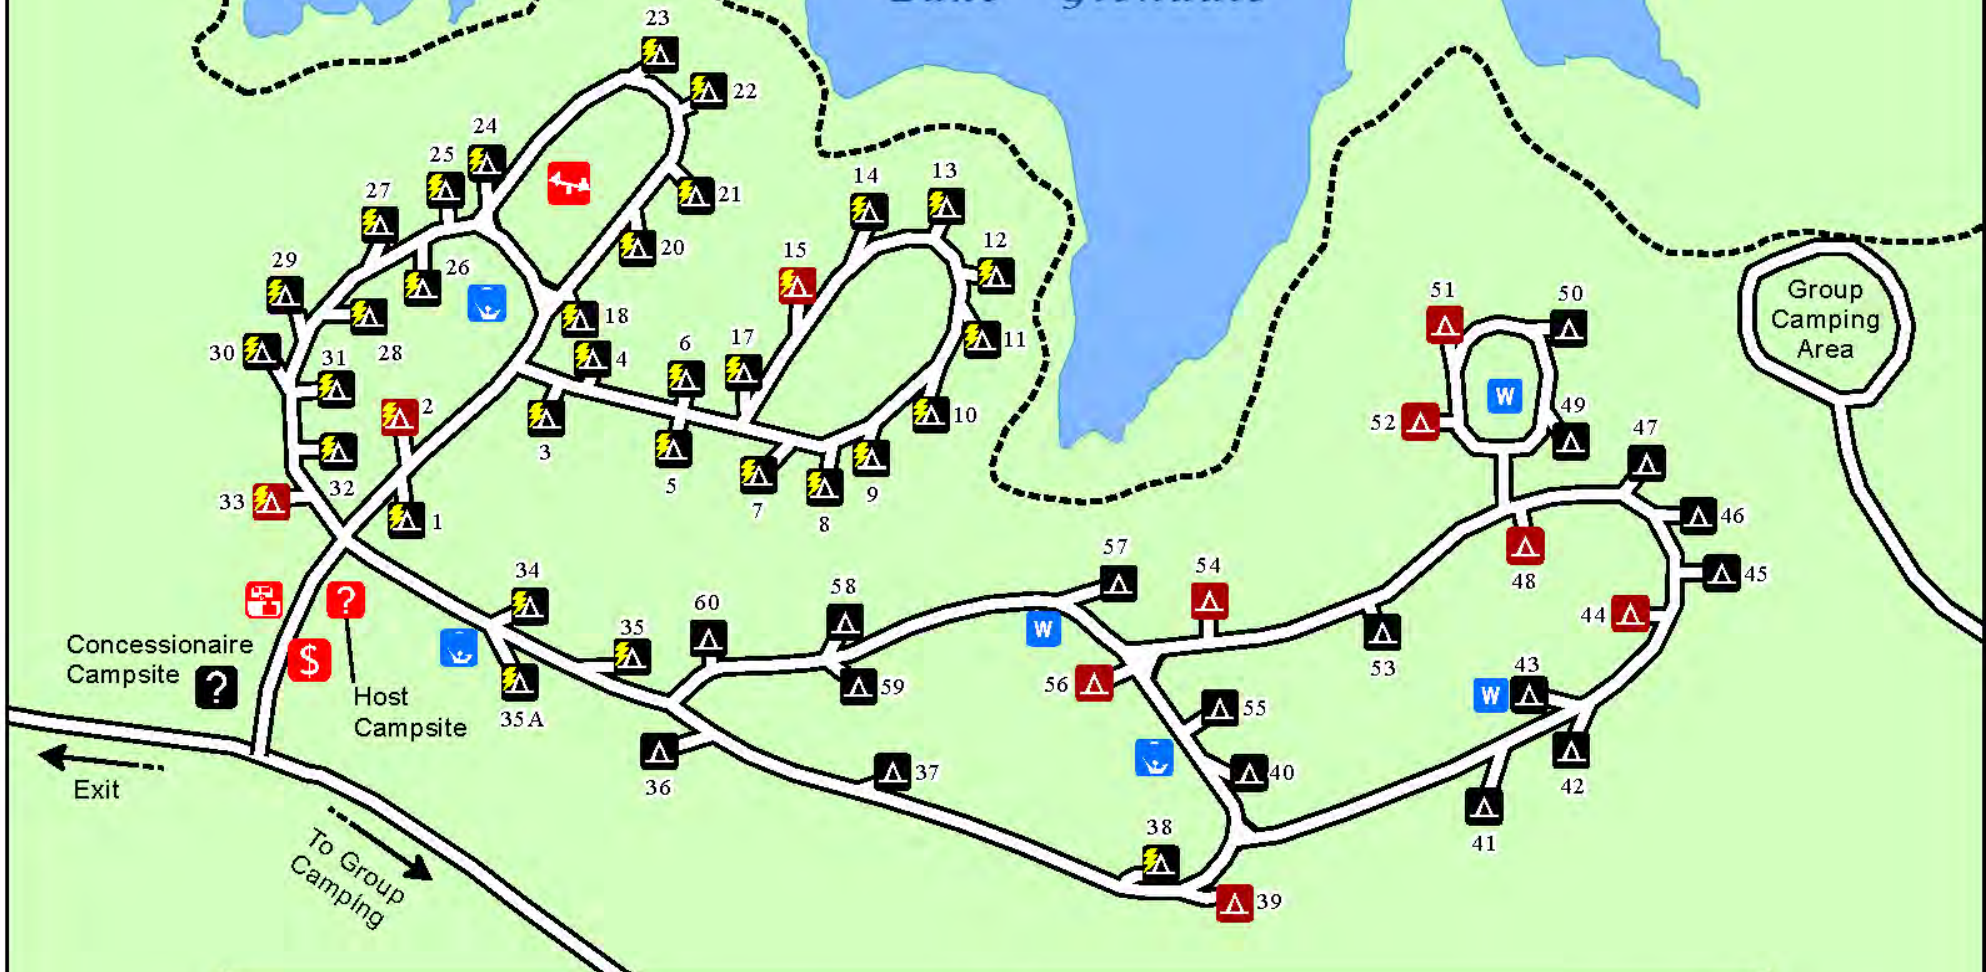

Shawnee National Forest Lake Glendale Oak Point Campground

Lake Glendale

Legend

- Fee Station
- Dump Station
- Water Hydrant
- Single Campsite
- Single Campground (electric/water)
- System Trails
- Double Campground (electric/water)
- Campground Host
- Double Campsite
- Double Campground (electric/water)
- Road
- Lake