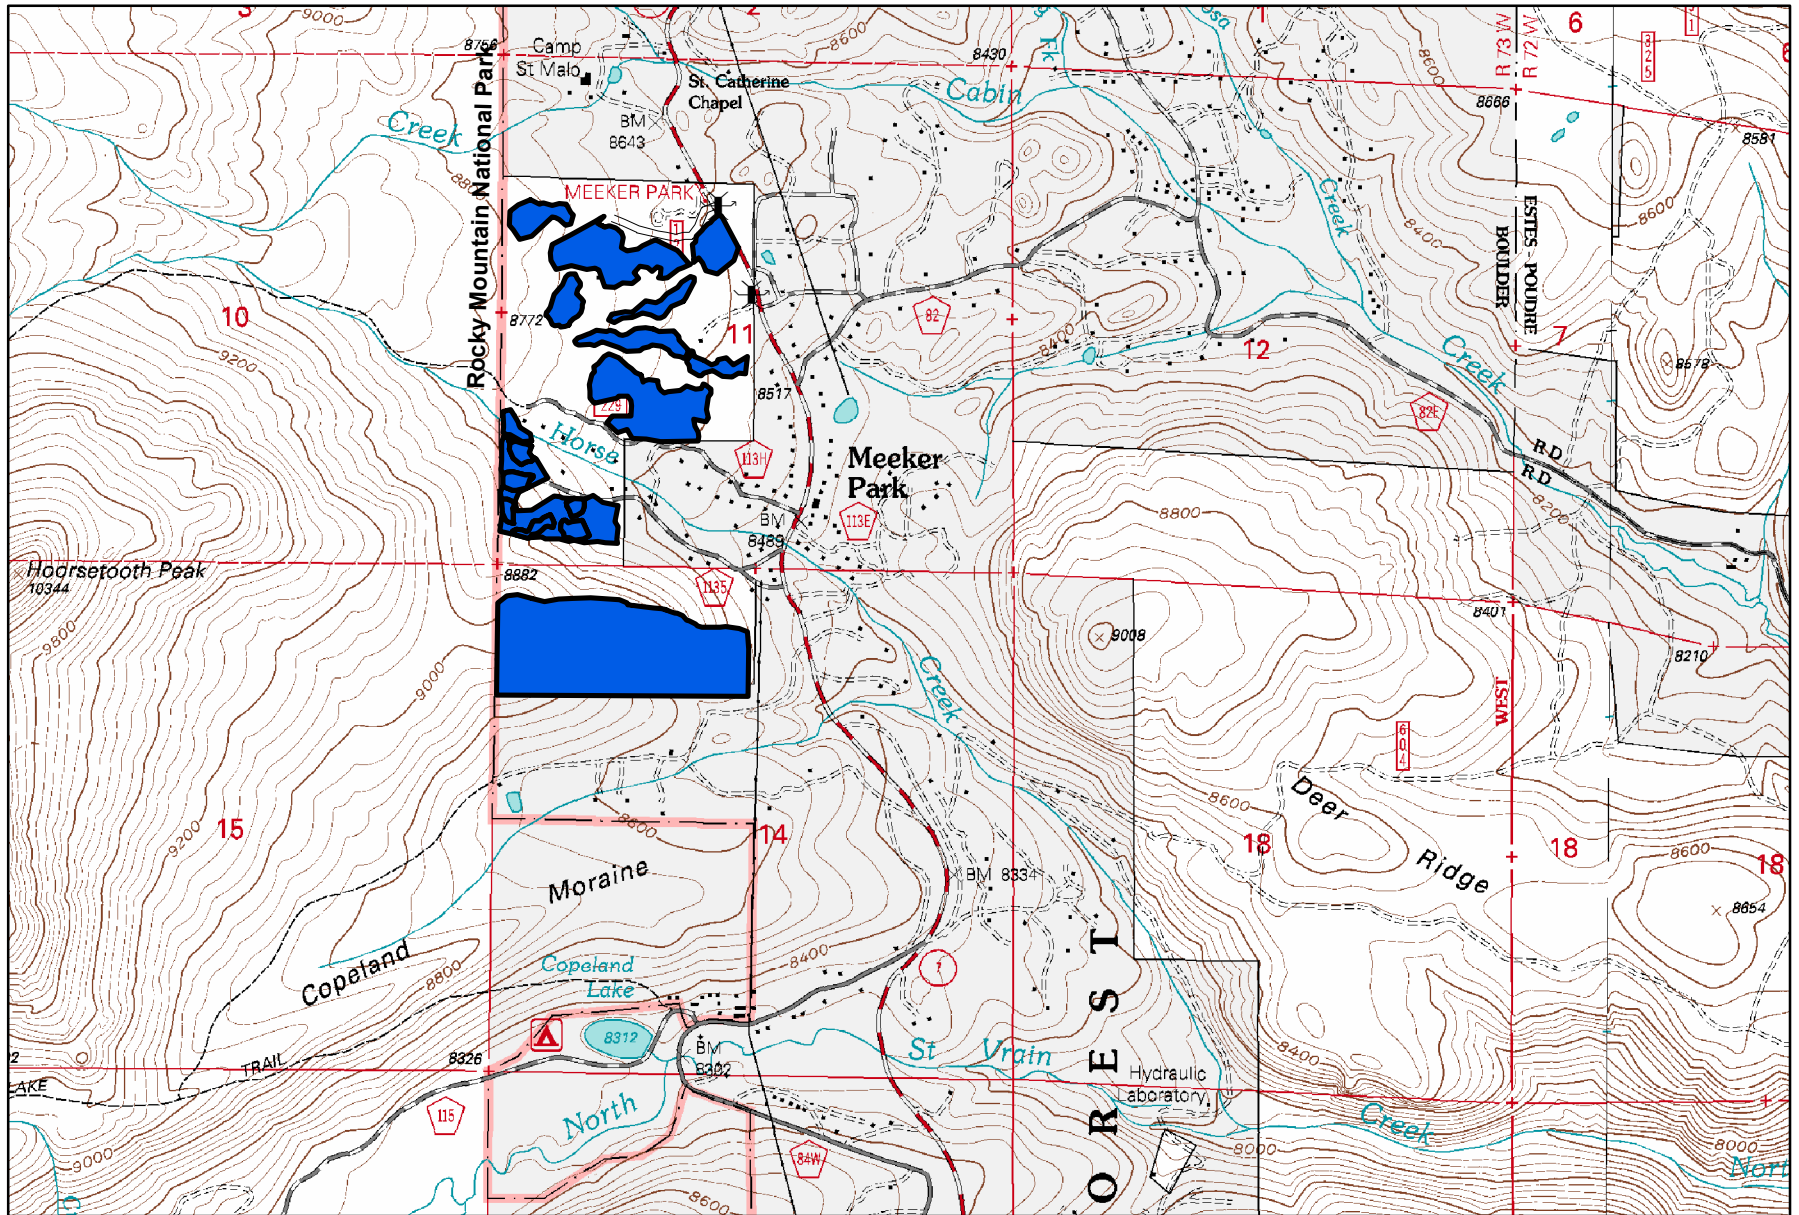

Matoons Fuels Reduction

Legend

-  Fuel Reduction Units
-  National Forest Boundary

T3N, R73W, Sections 11 & 14

1:24,000

Created by: CPH
 Date: 09/11/2017
 Projection: UTM
 Datum: NAD83
 Database: ARP