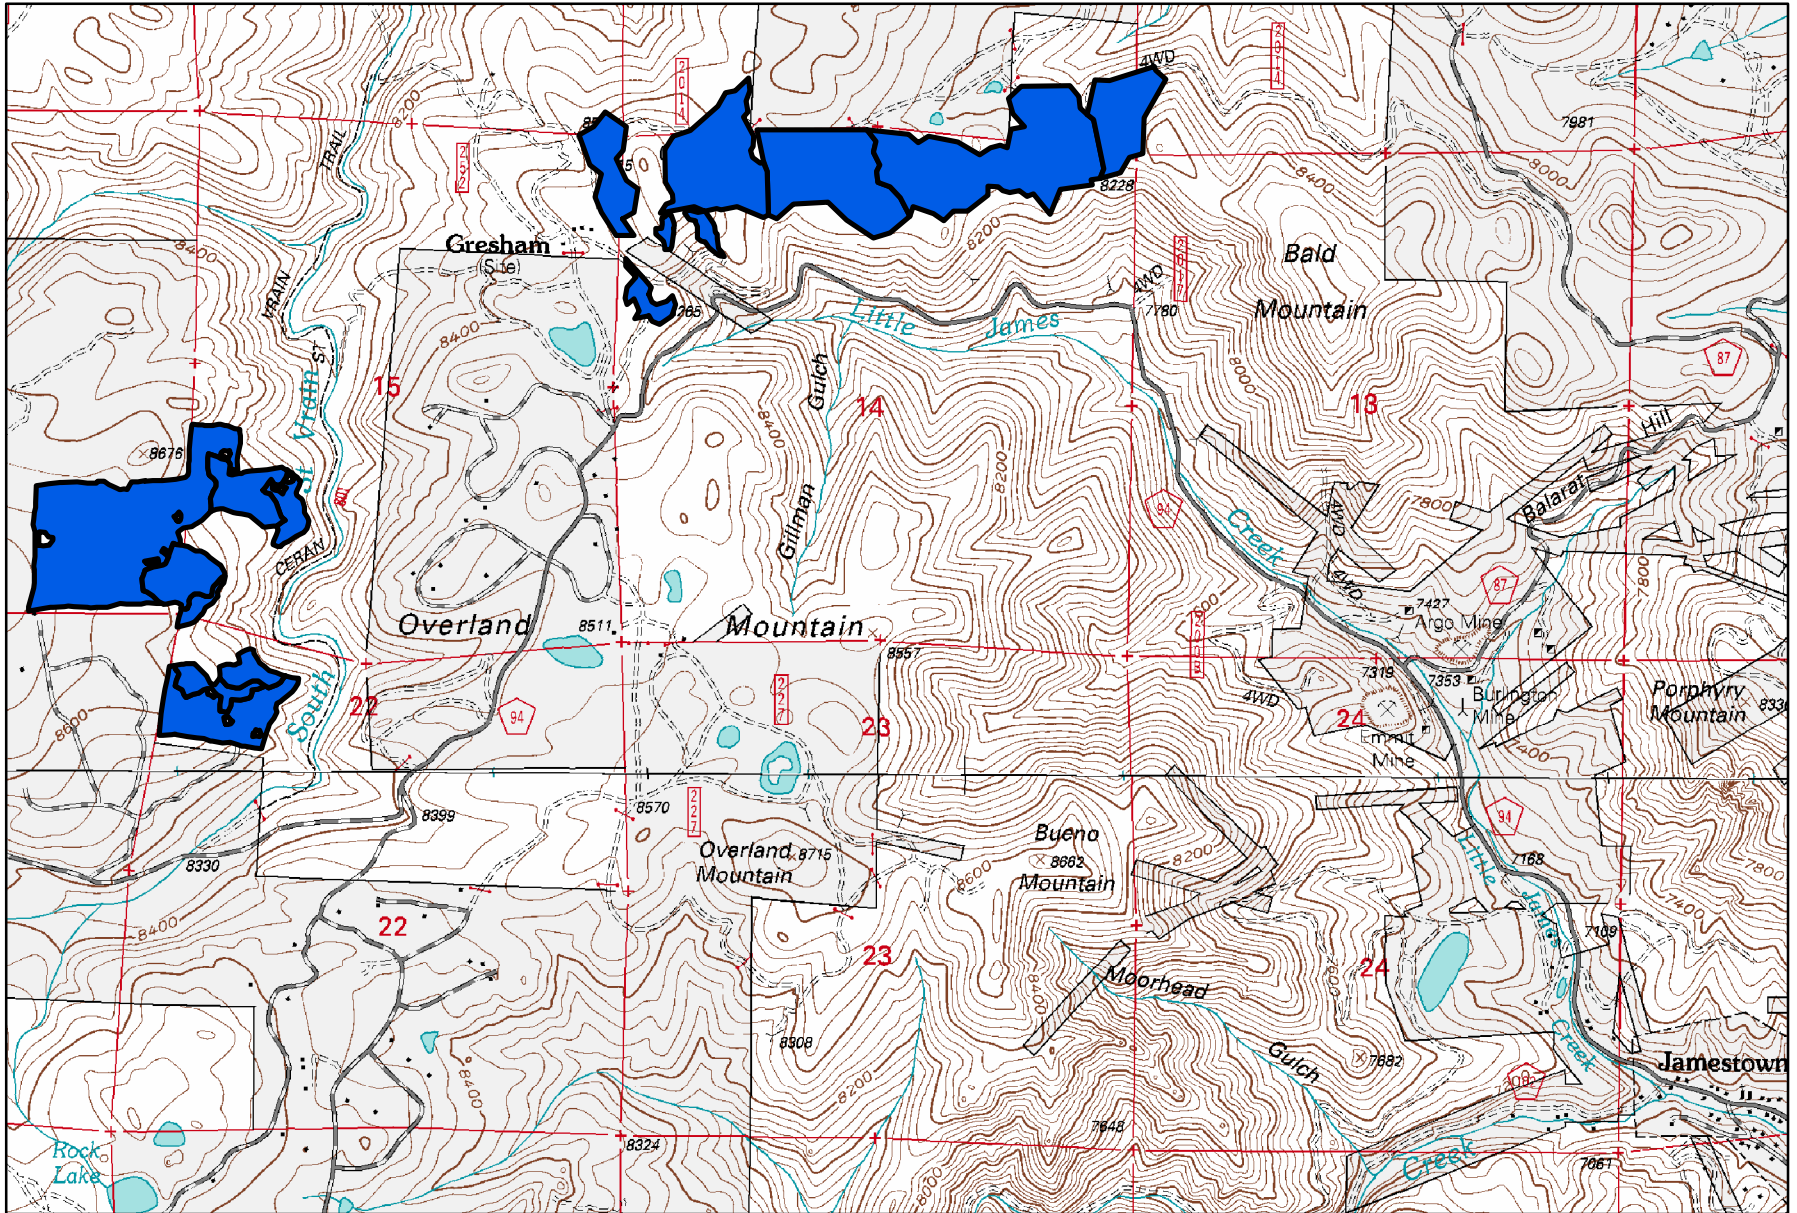

Matoons Fuels Reduction

Legend

-  Fuel Reduction Units
-  National Forest Boundary

T3N, R73W, Sections 11 & 14

0 0.125 0.25 0.5 Miles

1:24,000

Created by: CPH
Date: 09/11/2017
Projection: UTM
Datum: NAD83
Database: ARP