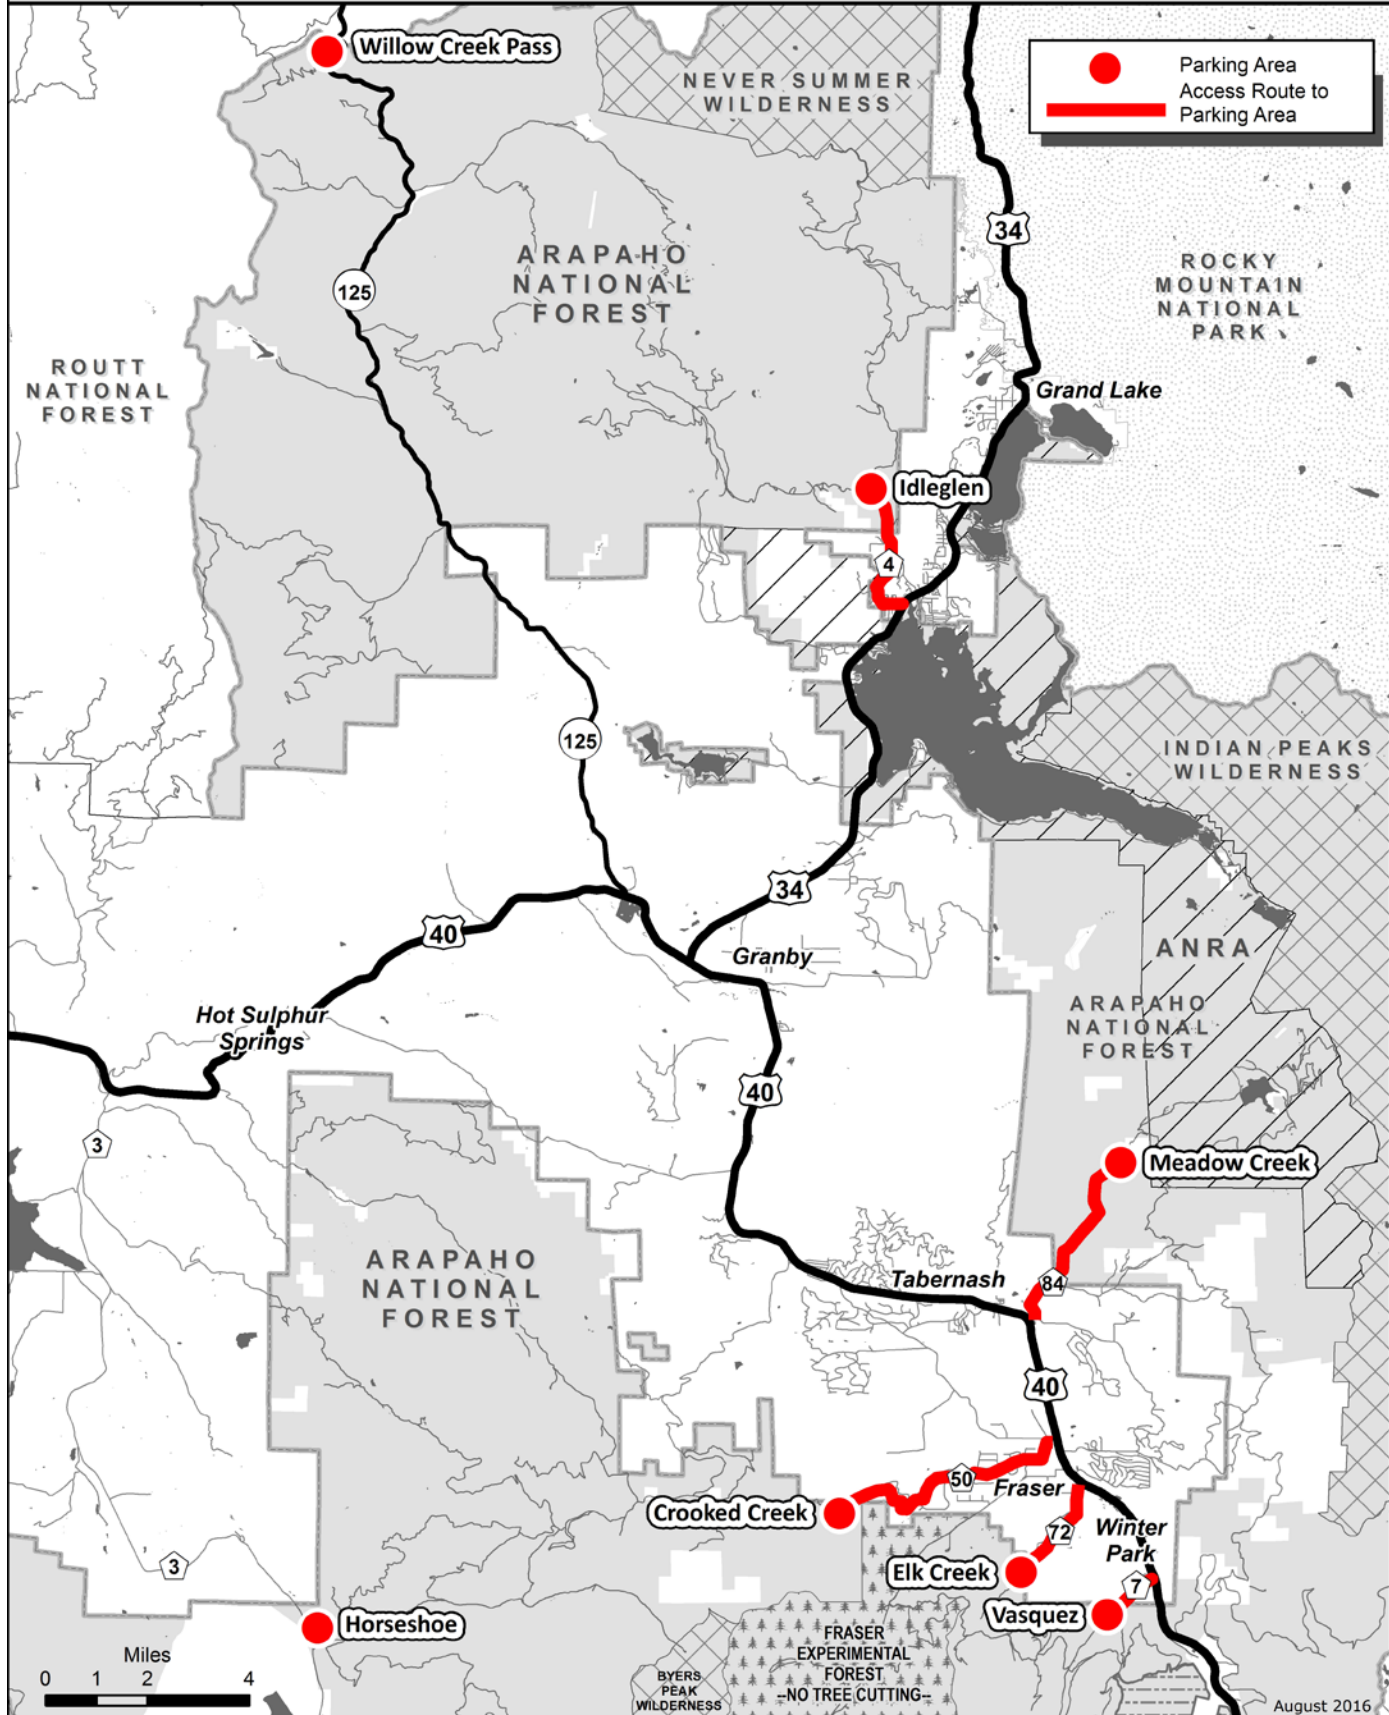

# Christmas Tree Cutting Forest Access Routes

DISCLAIMER: This product is reproduced from geospatial information prepared by the USDA Forest Service. Geospatial data and product accuracy may vary. Using geospatial products for purposes other than those for which they were created may yield inaccurate or misleading results. The USDA Forest Service reserves the right to correct, update, modify, or replace geospatial products without notification. For more information contact the Arapaho/Roosevelt National Forest Supervisors Office at (970) 295-6600.