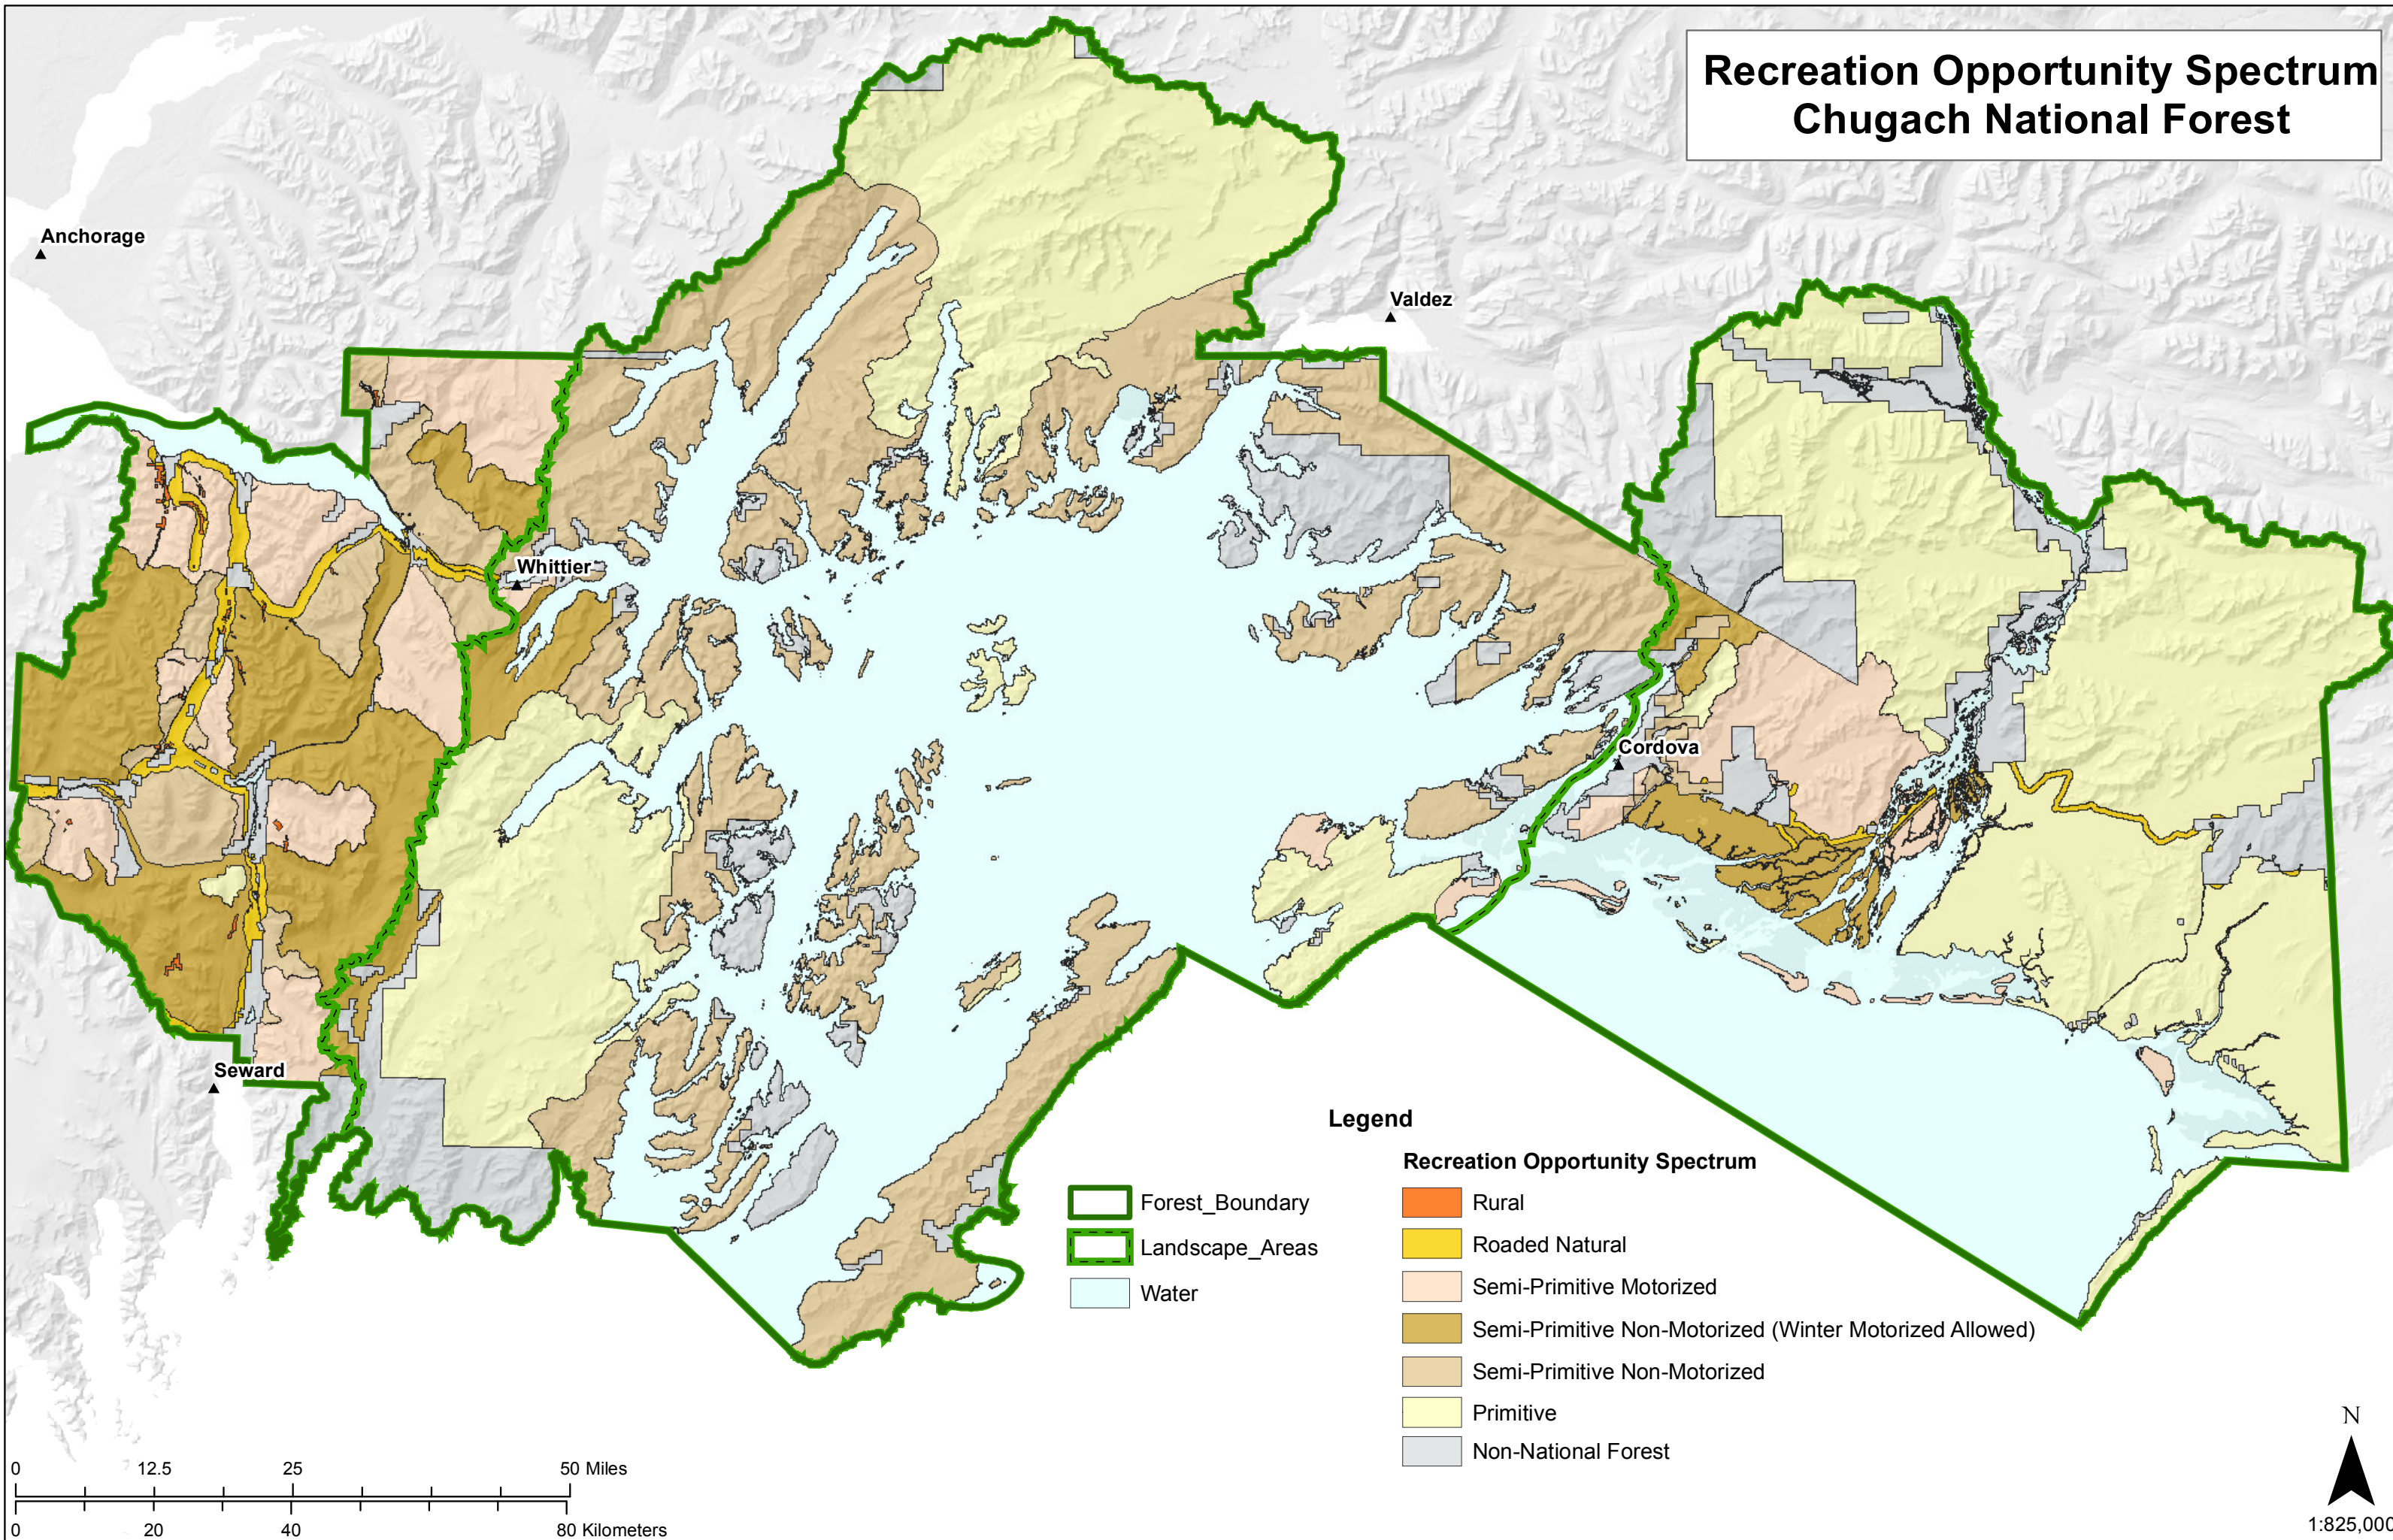

Recreation Opportunity Spectrum Chugach National Forest

Anchorage

Valdez

Whittier

Cordova

Seward

Legend

- Forest_Boundary
- Landscape_Areas
- Water

Recreation Opportunity Spectrum

- Rural
- Roded Natural
- Semi-Primitive Motorized
- Semi-Primitive Non-Motorized (Winter Motorized Allowed)
- Semi-Primitive Non-Motorized
- Primitive
- Non-National Forest