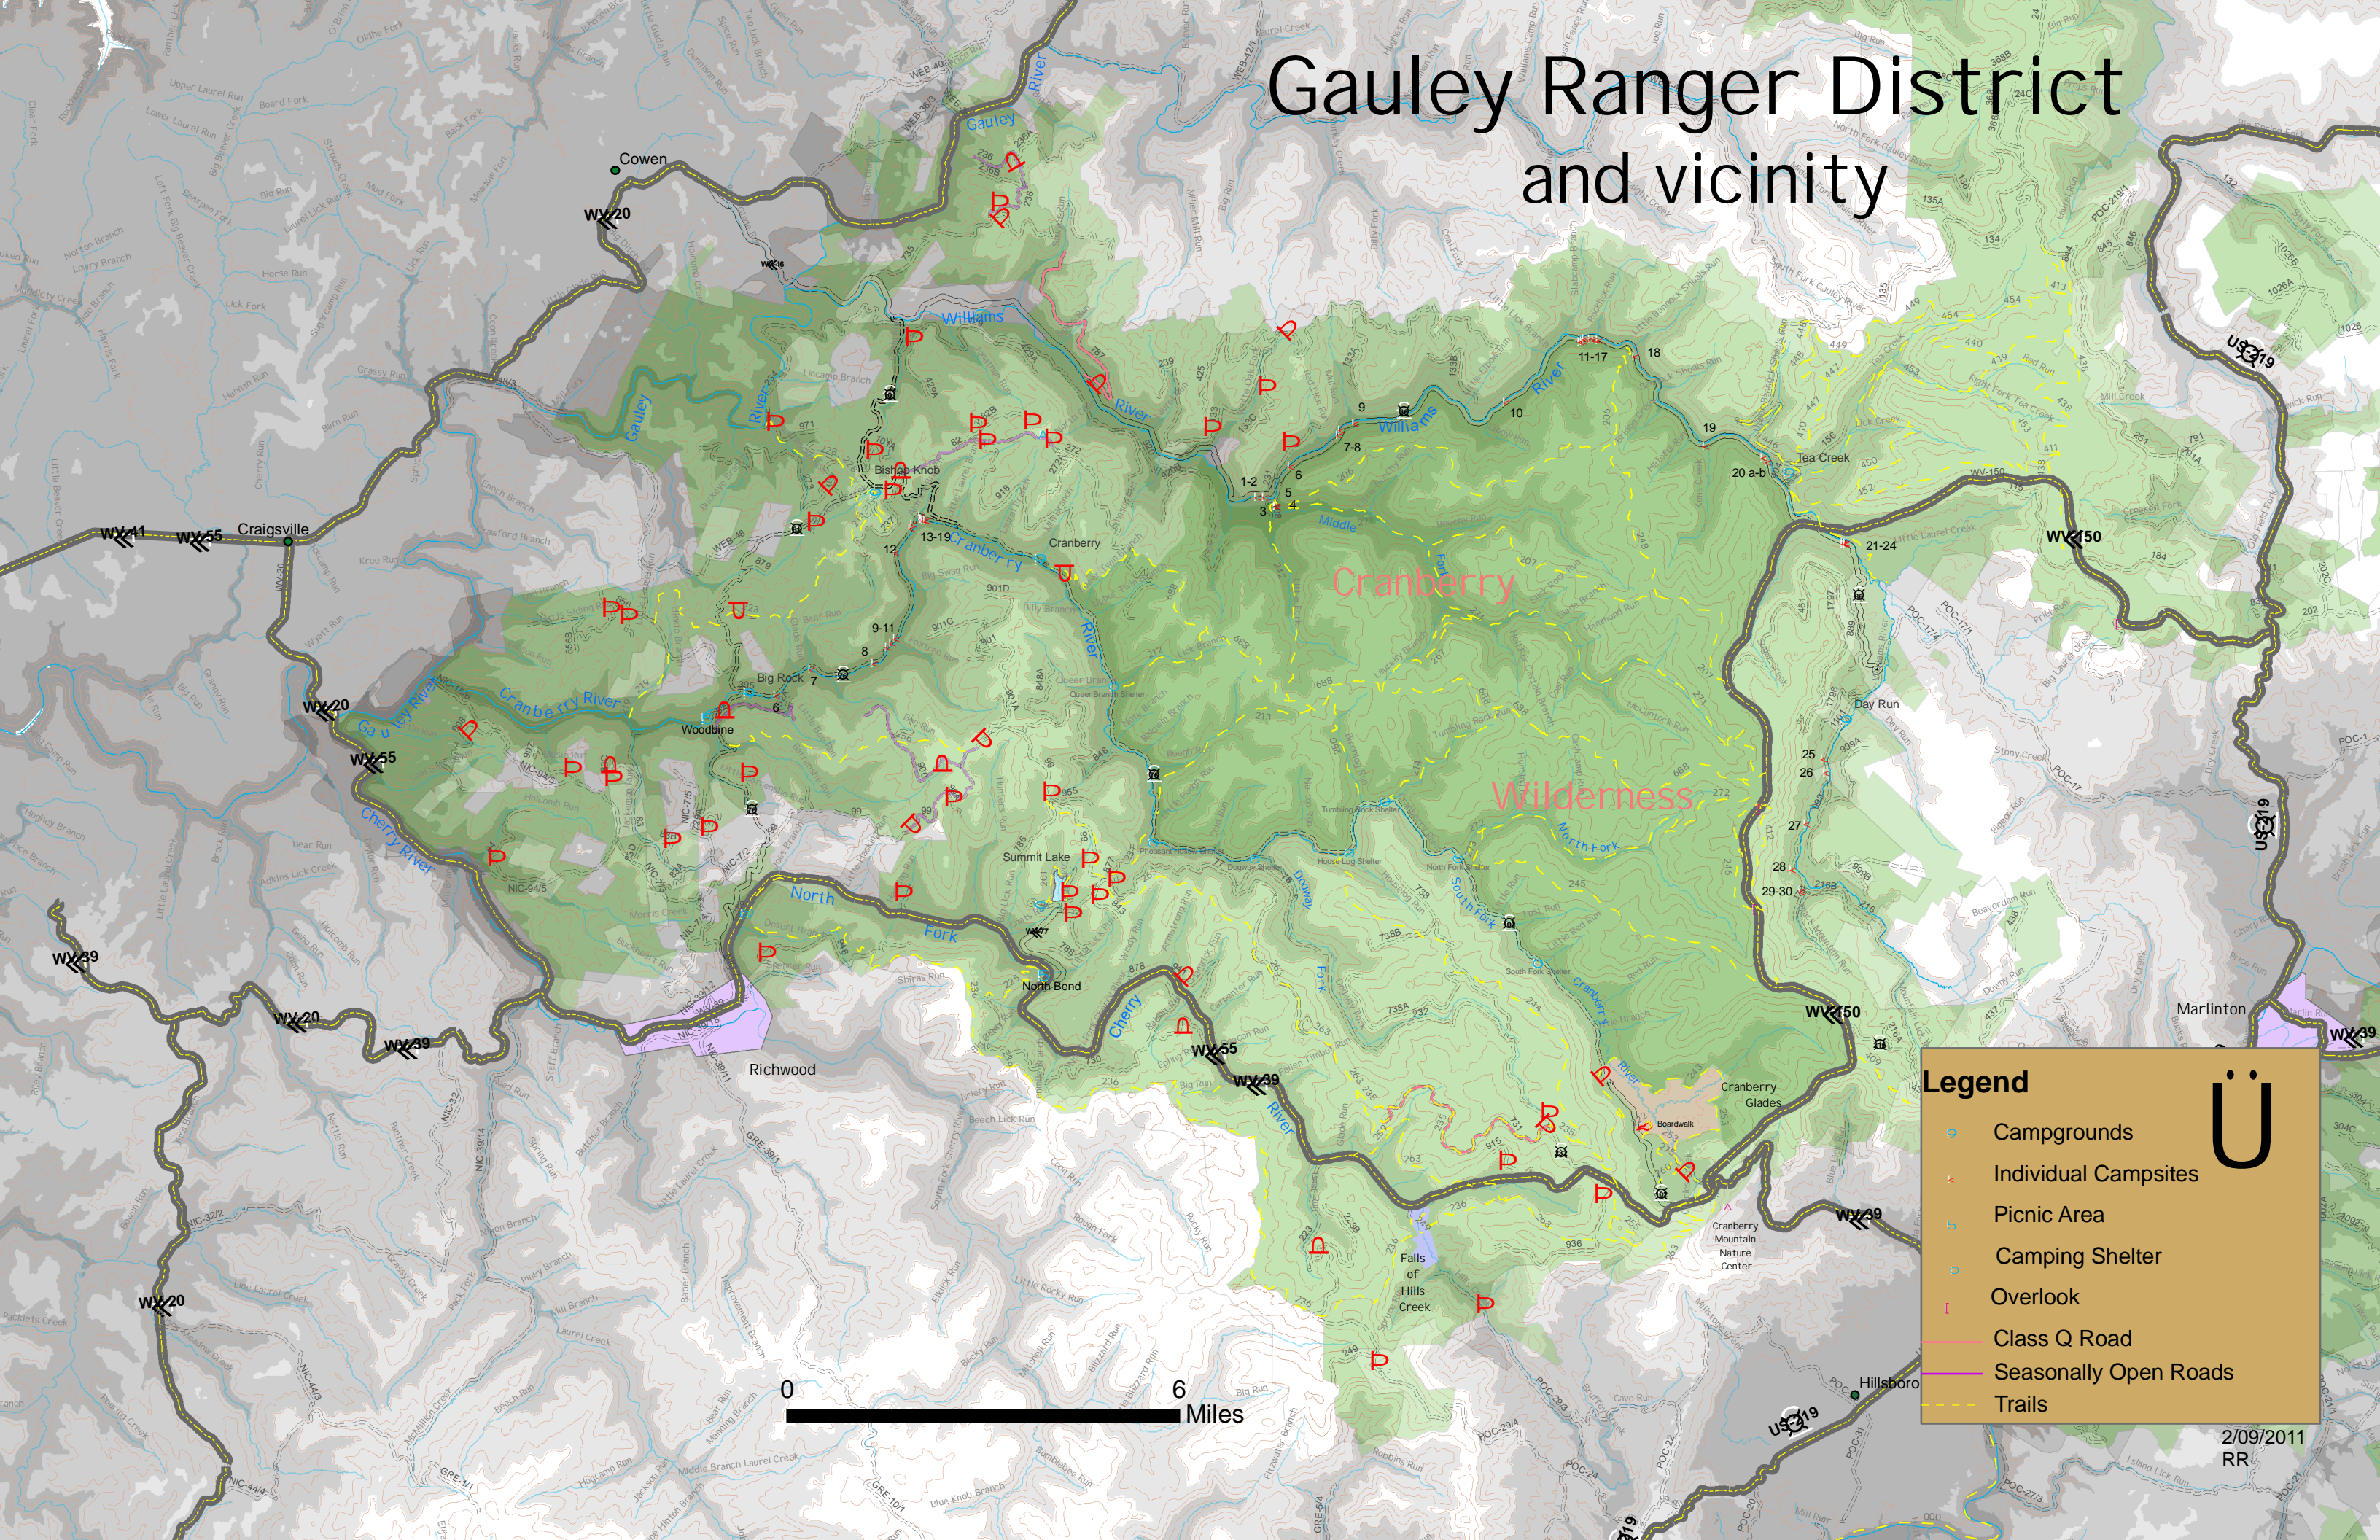

Gauley Ranger District and vicinity

Legend

- Campgrounds
- Individual Campsites
- Picnic Area
- Camping Shelter
- Overlook
- Class Q Road
- Seasonally Open Roads
- Trails

0 6 Miles