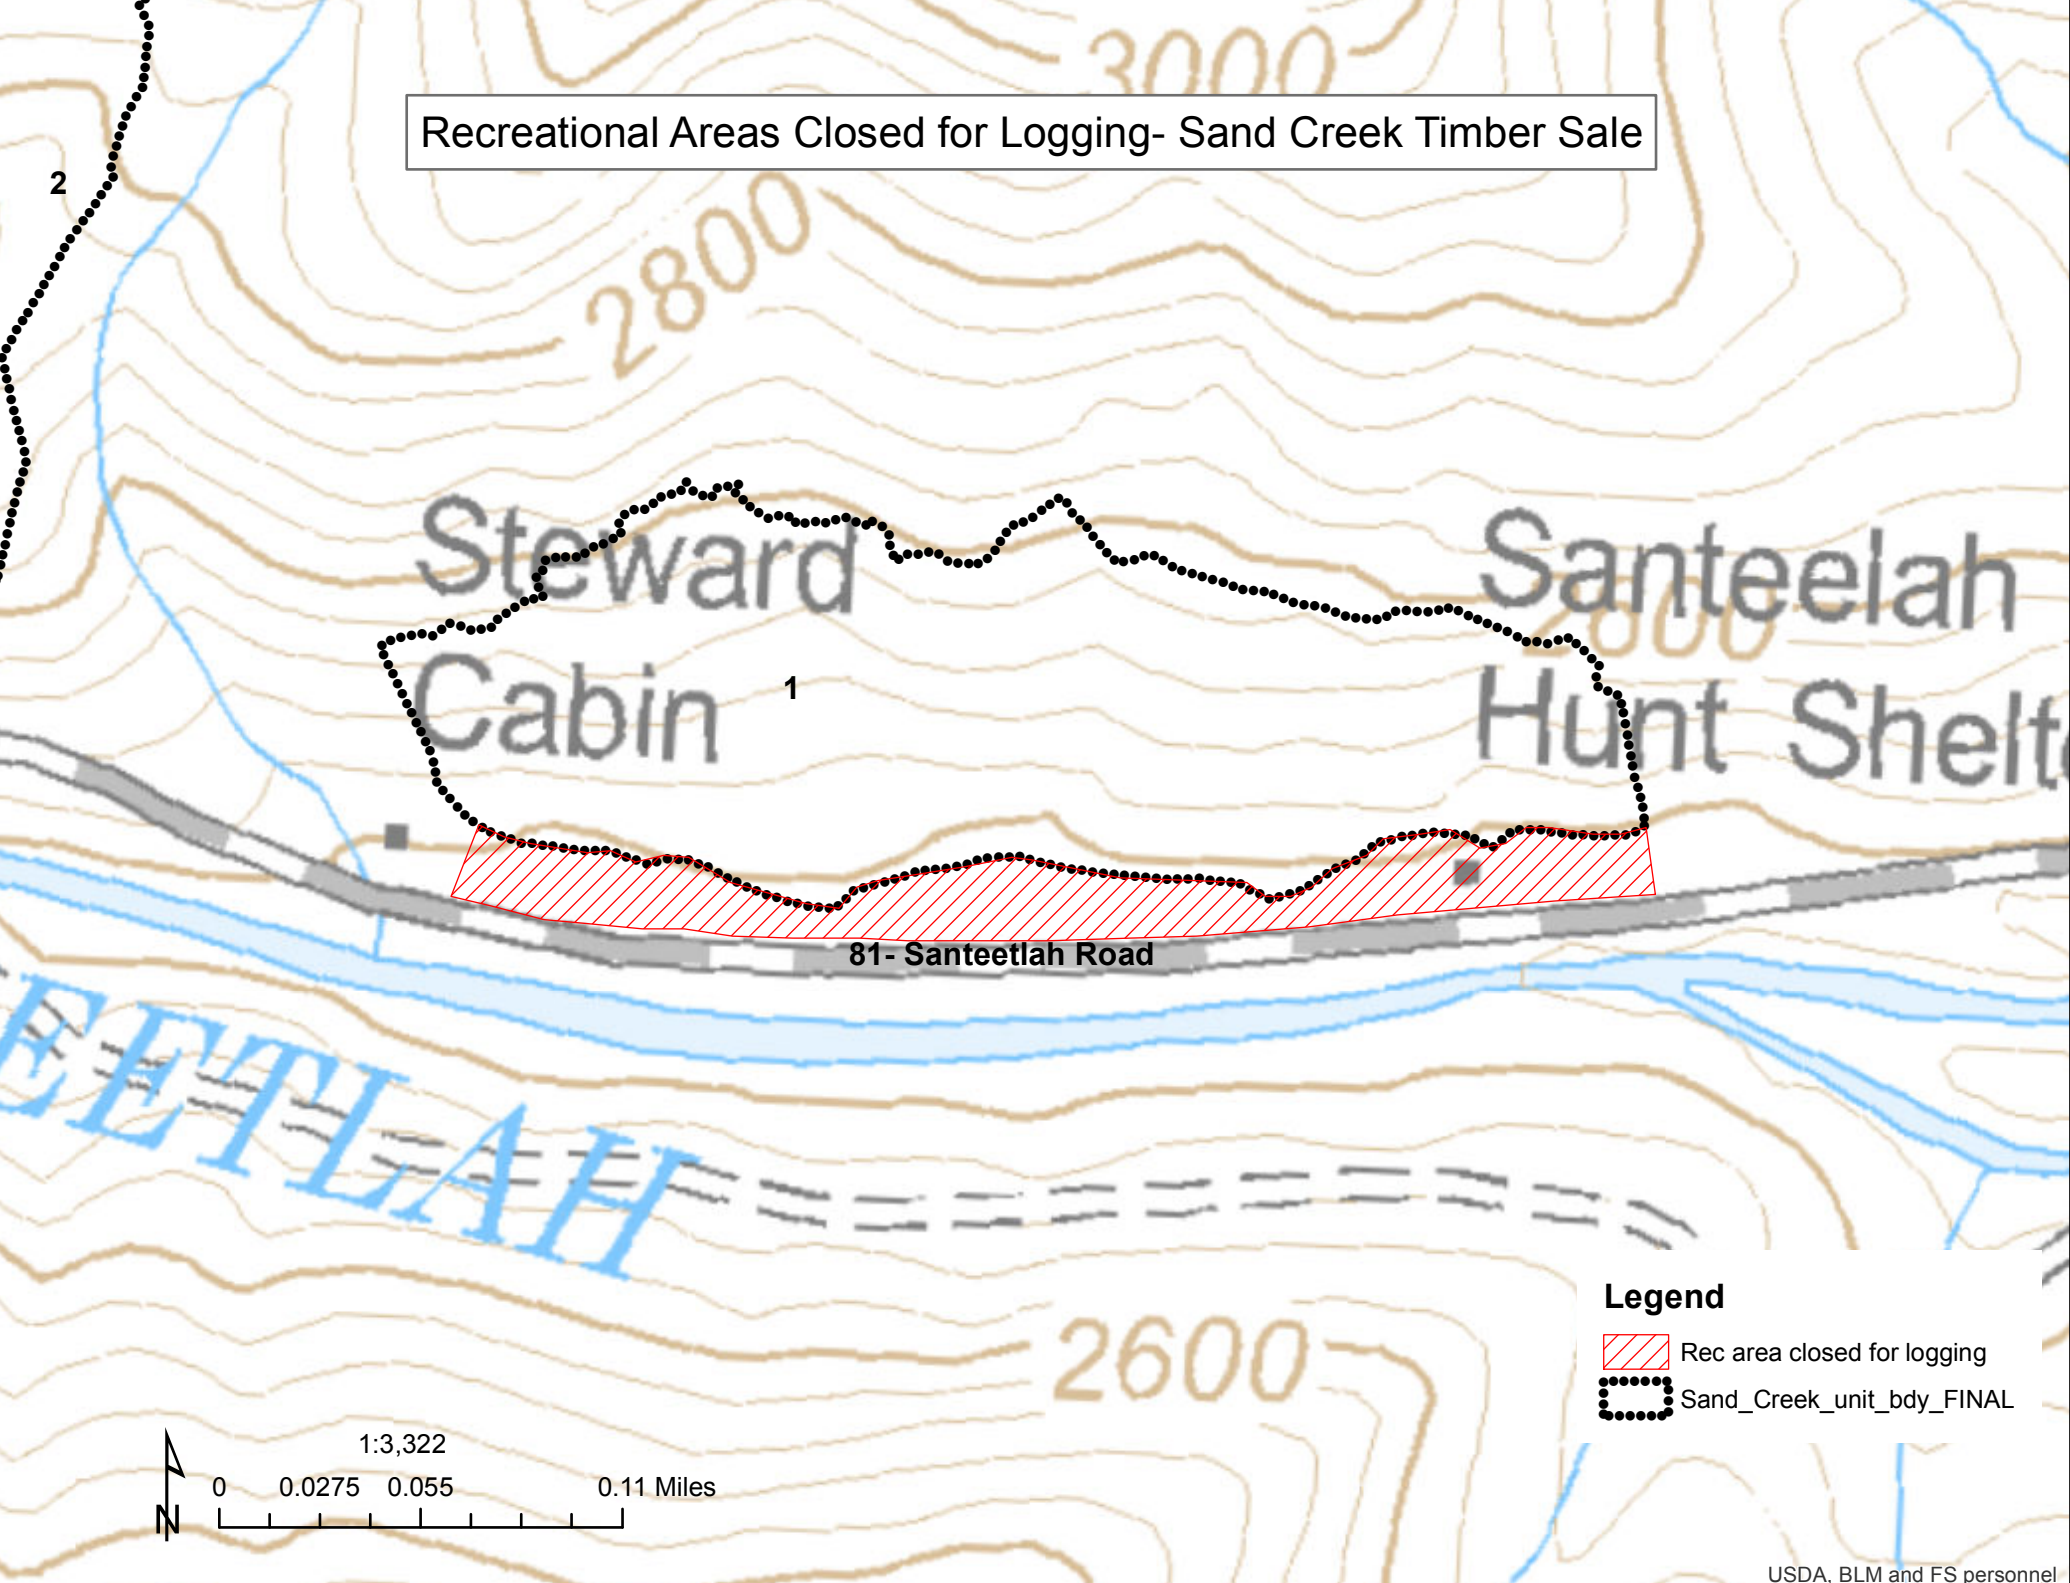

Recreational Areas Closed for Logging- Sand Creek Timber Sale

Steward
Cabin 1

Santeetlah
Hunt Shelter

81- Santeetlah Road

SANTTEELAH

Legend

-  Rec area closed for logging
-  Sand_Creek_unit_bdy_FINAL