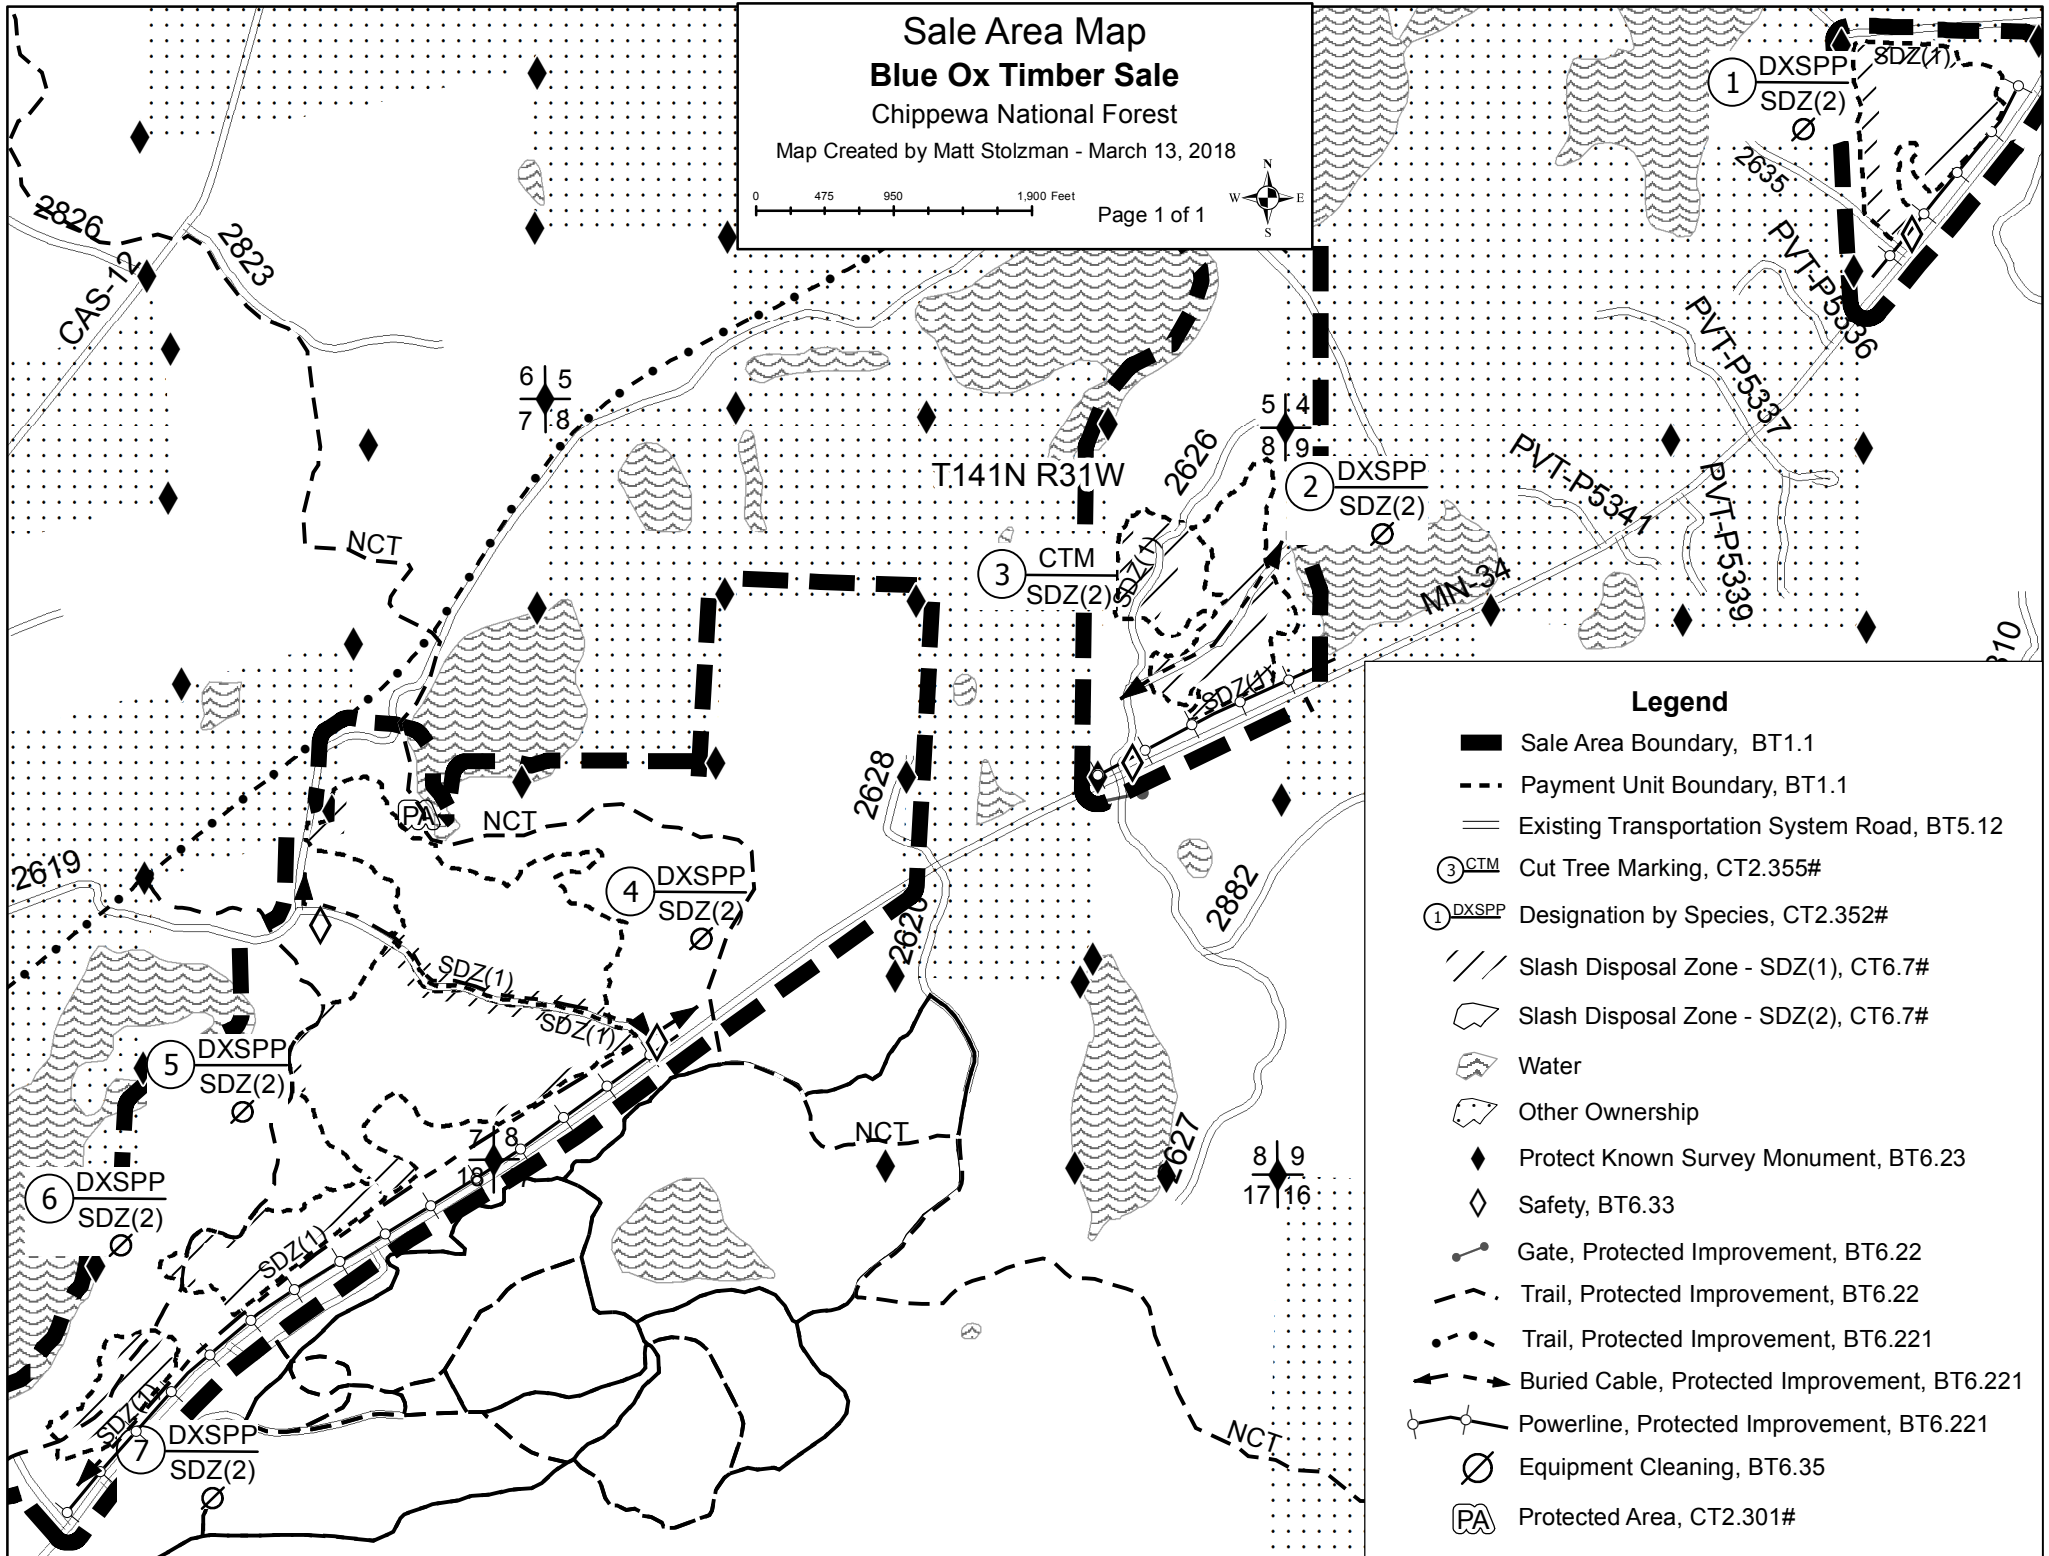

Sale Area Map

Blue Ox Timber Sale

Chippewa National Forest

Map Created by Matt Stolzman - March 13, 2018

0 475 950 1,900 Feet

Page 1 of 1

Legend

- Sale Area Boundary, BT.1.1
- Payment Unit Boundary, BT.1.1
- Existing Transportation System Road, BT.5.12
- ③ CTM Cut Tree Marking, CT.2.355#
- ① DXSPP Designation by Species, CT.2.352#
- Slash Disposal Zone - SDZ(1), CT.6.7#
- Slash Disposal Zone - SDZ(2), CT.6.7#
- Water
- Other Ownership
- Protect Known Survey Monument, BT.6.23
- Safety, BT.6.33
- Gate, Protected Improvement, BT.6.22
- Trail, Protected Improvement, BT.6.22
- Trail, Protected Improvement, BT.6.221
- Buried Cable, Protected Improvement, BT.6.221
- Powerline, Protected Improvement, BT.6.221
- Equipment Cleaning, BT.6.35
- PA Protected Area, CT.2.301#