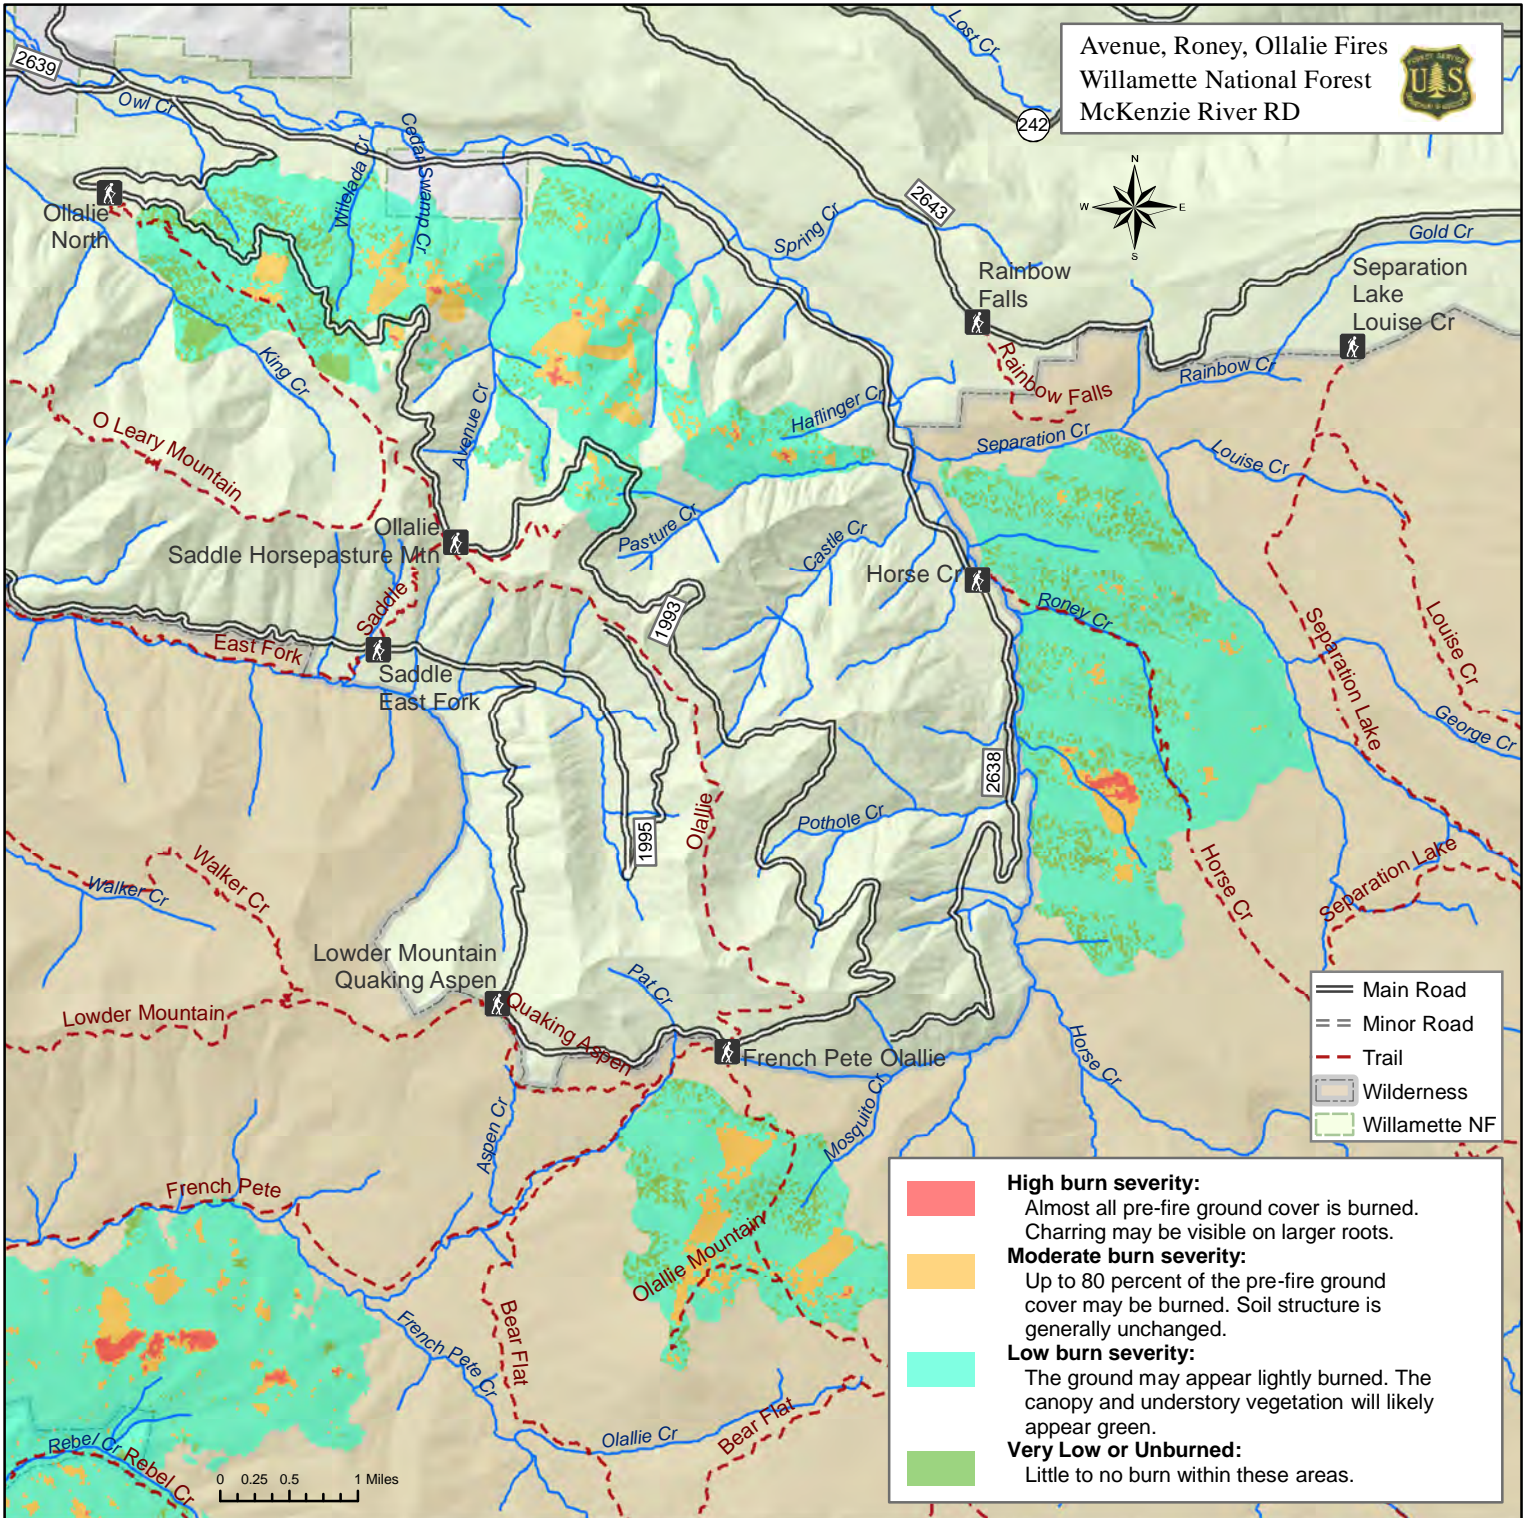

Avenue, Roney, Ollalie Fires
Willamette National Forest
McKenzie River RD

- Main Road
- Minor Road
- Trail
- Wilderness
- Willamette NF

- High burn severity:**
Almost all pre-fire ground cover is burned. Charring may be visible on larger roots.
- Moderate burn severity:**
Up to 80 percent of the pre-fire ground cover may be burned. Soil structure is generally unchanged.
- Low burn severity:**
The ground may appear lightly burned. The canopy and understory vegetation will likely appear green.
- Very Low or Unburned:**
Little to no burn within these areas.