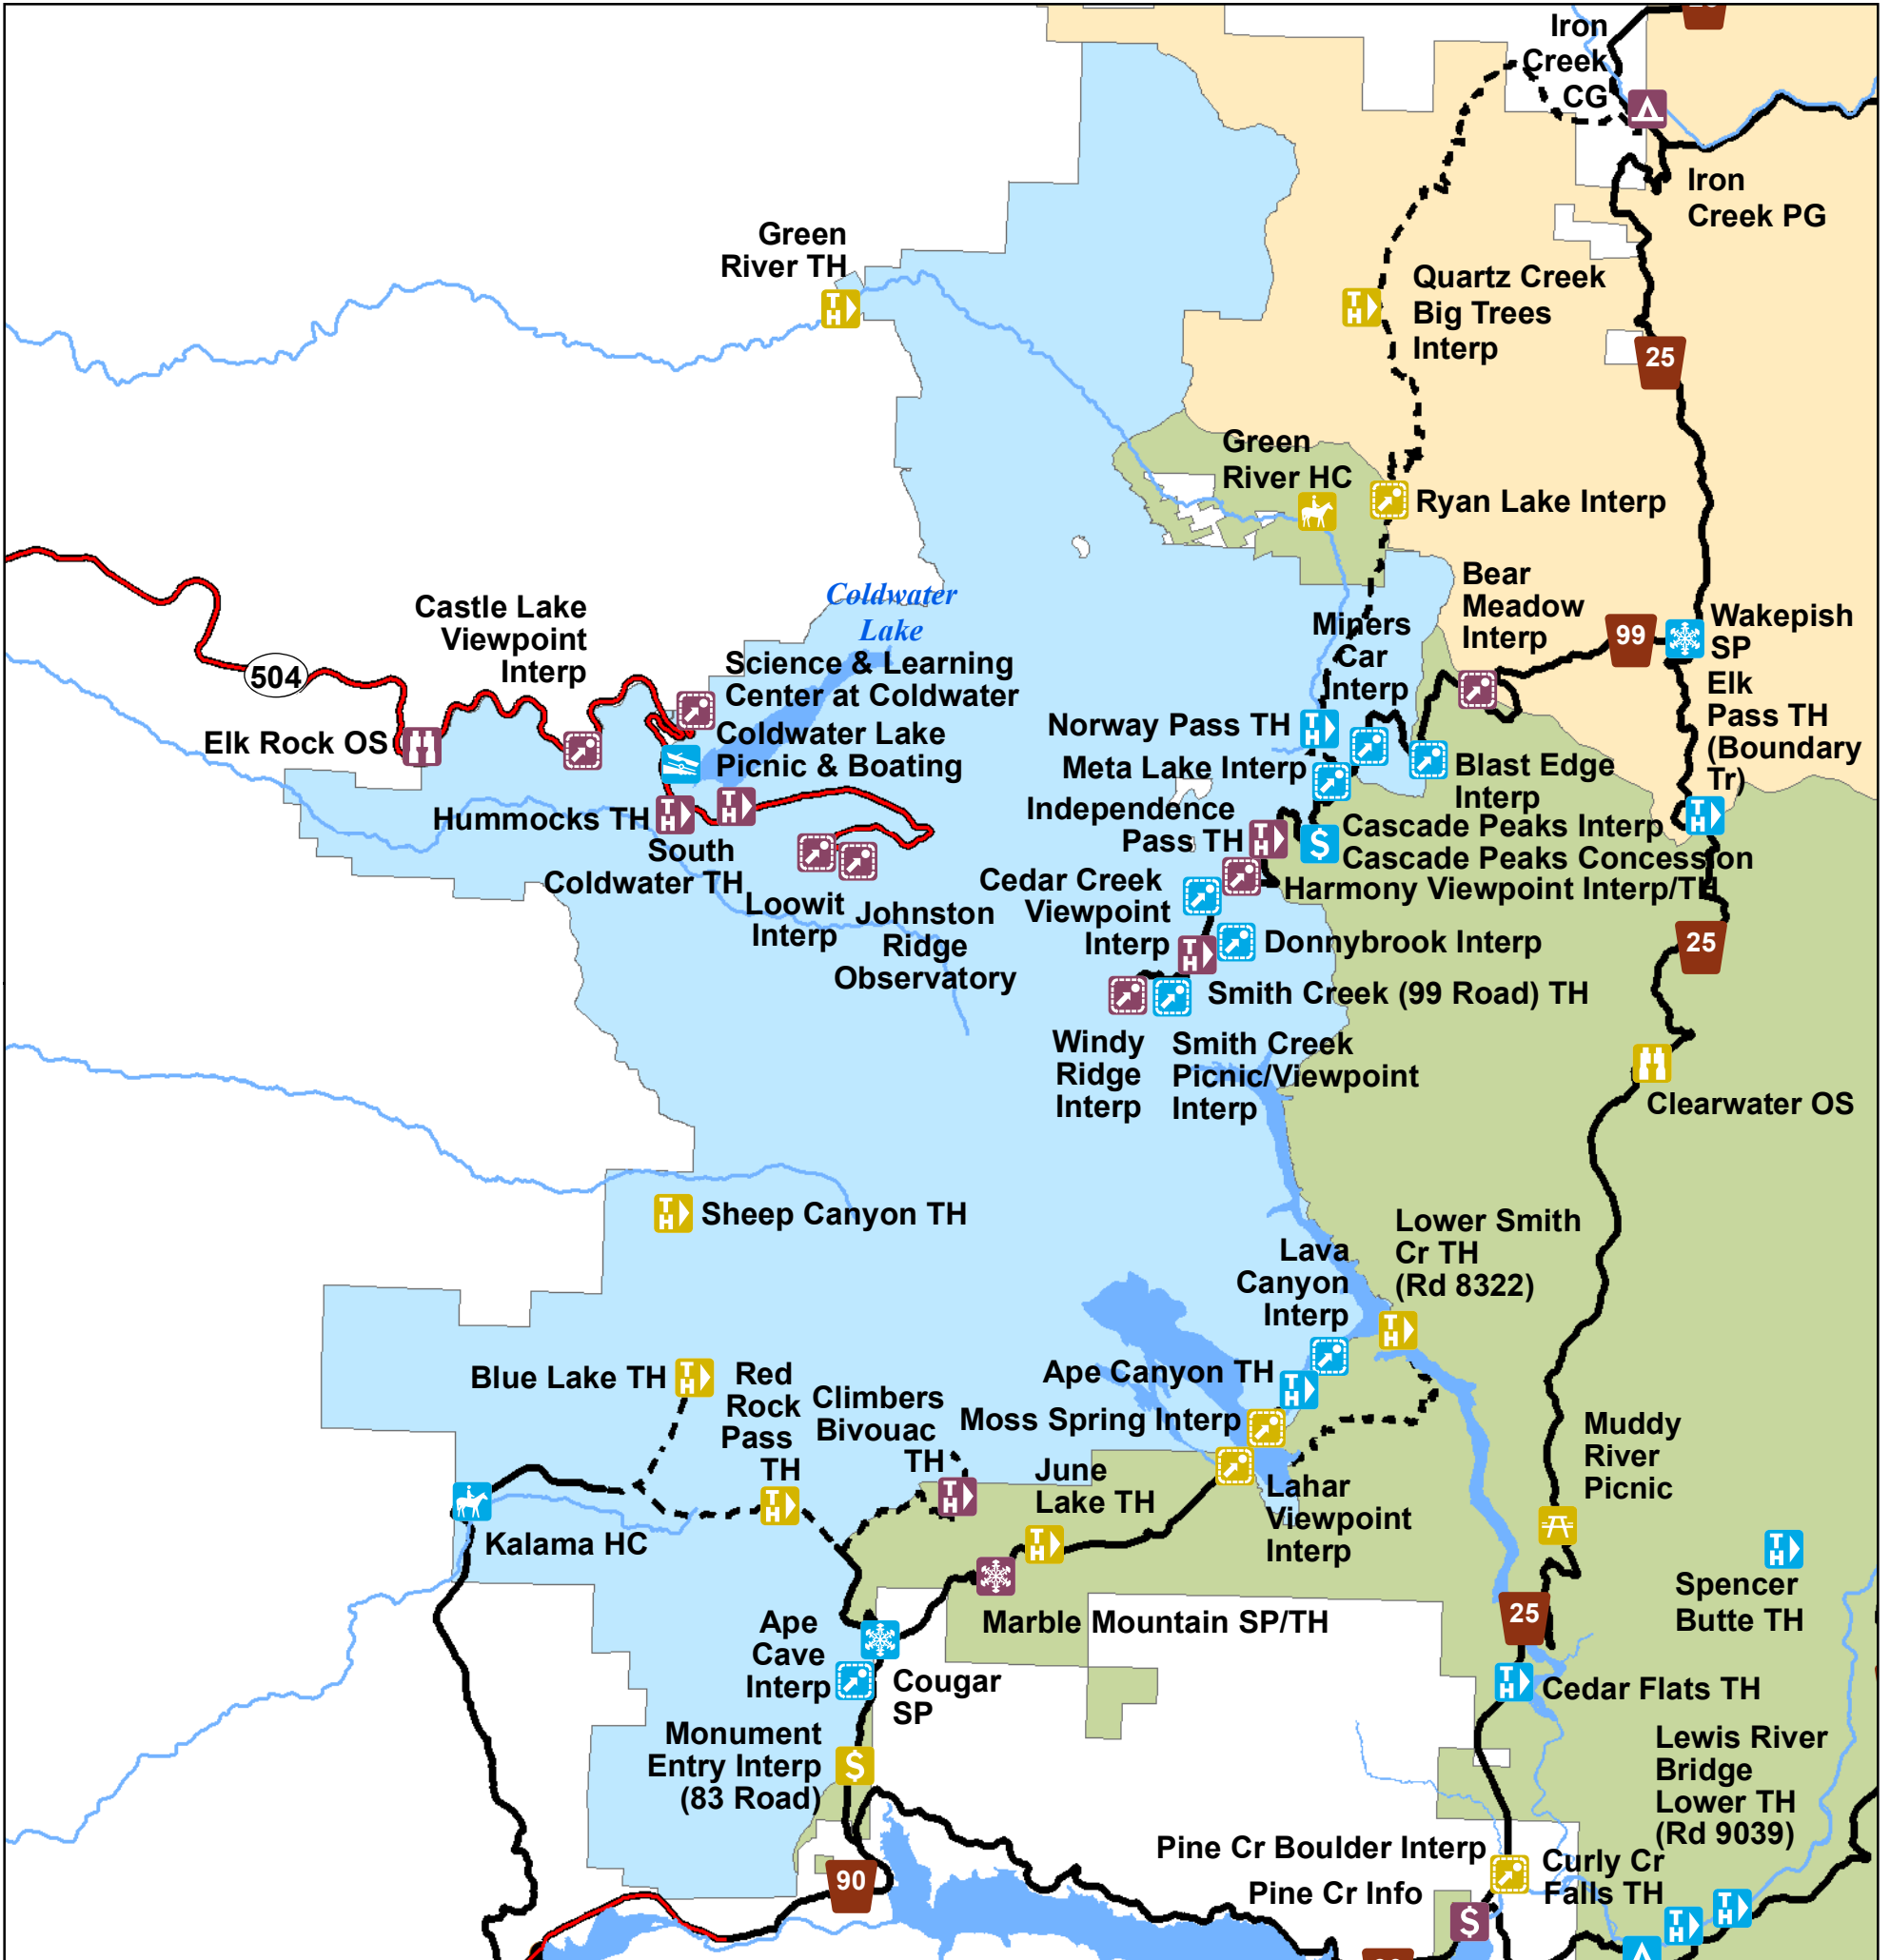

# Mount St. Helens NVM Recreation Site Analysis

for the greatest good

## Mount St. Helens NVM Recreation Site Analysis

<b>Ranger District</b> Cowlitz Valley Ranger District Mt. St. Helens NVM Mt. Adams Ranger District	Interpretive Site (Major) Interpretive Site (Minor) Observation Site Picnic Site Snowpark Trailhead	<b>Moderately Sustainable</b> Boating Site Campground; Camping Area Horse Camp Info Site/Fee Station Interpretive Site (Major) Snowpark Trailhead	<b>Least Sustainable</b> Horse Camp Info Site/Fee Station Interpretive Site (Major) Trailhead	<b>Waterbody and Flowline</b> Lakes and River Areas Rivers <b>Paved and Gravel Roads</b> Paved Road Gravel Road State Highways
---	--	--	---	--

This map is intended for general reference and is approximate in general proportions.