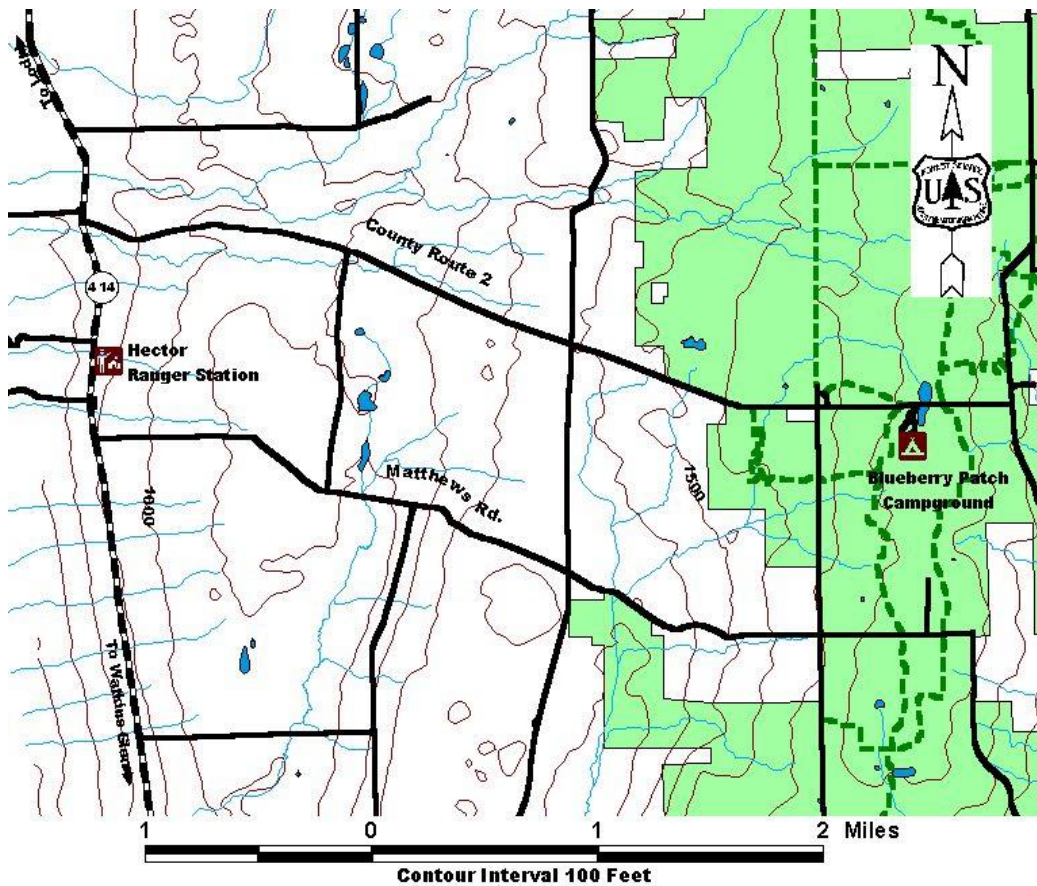

**Notes:**

- Maximum length of stay is 14 days within a 30 day period
- Dogs must be on a leash at all times
- Check out time is 2:00 PM
- There is no dump station

**Area Services:**

**Food and Services:** Dandy Mini-Mart located North on State Route 414, or Watkins Glen located roughly 8 miles South on State Route 414

**Map:**

**For More Information:**

Hector Ranger District, 5218 State Route 414, Hector, NY 14841, (607) 546-4470

This Recreation Guide is Available in Large Print at Forest Service Information Centers