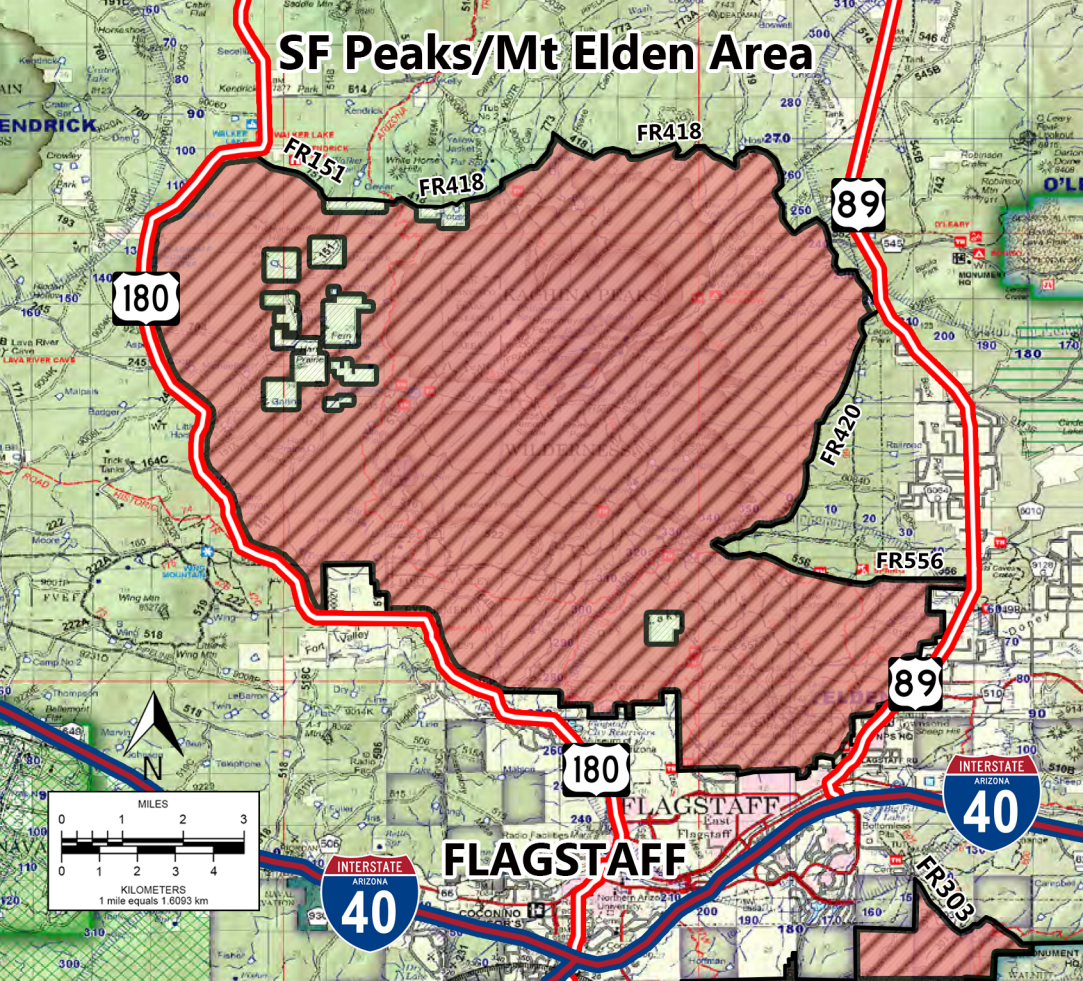

SF Peaks/Mt Elden Area

180

FR418

89

FR151

FR418

FR420

FR556

180

89

INTERSTATE ARIZONA 40

FLAGSTAFF

INTERSTATE ARIZONA 40

FR303