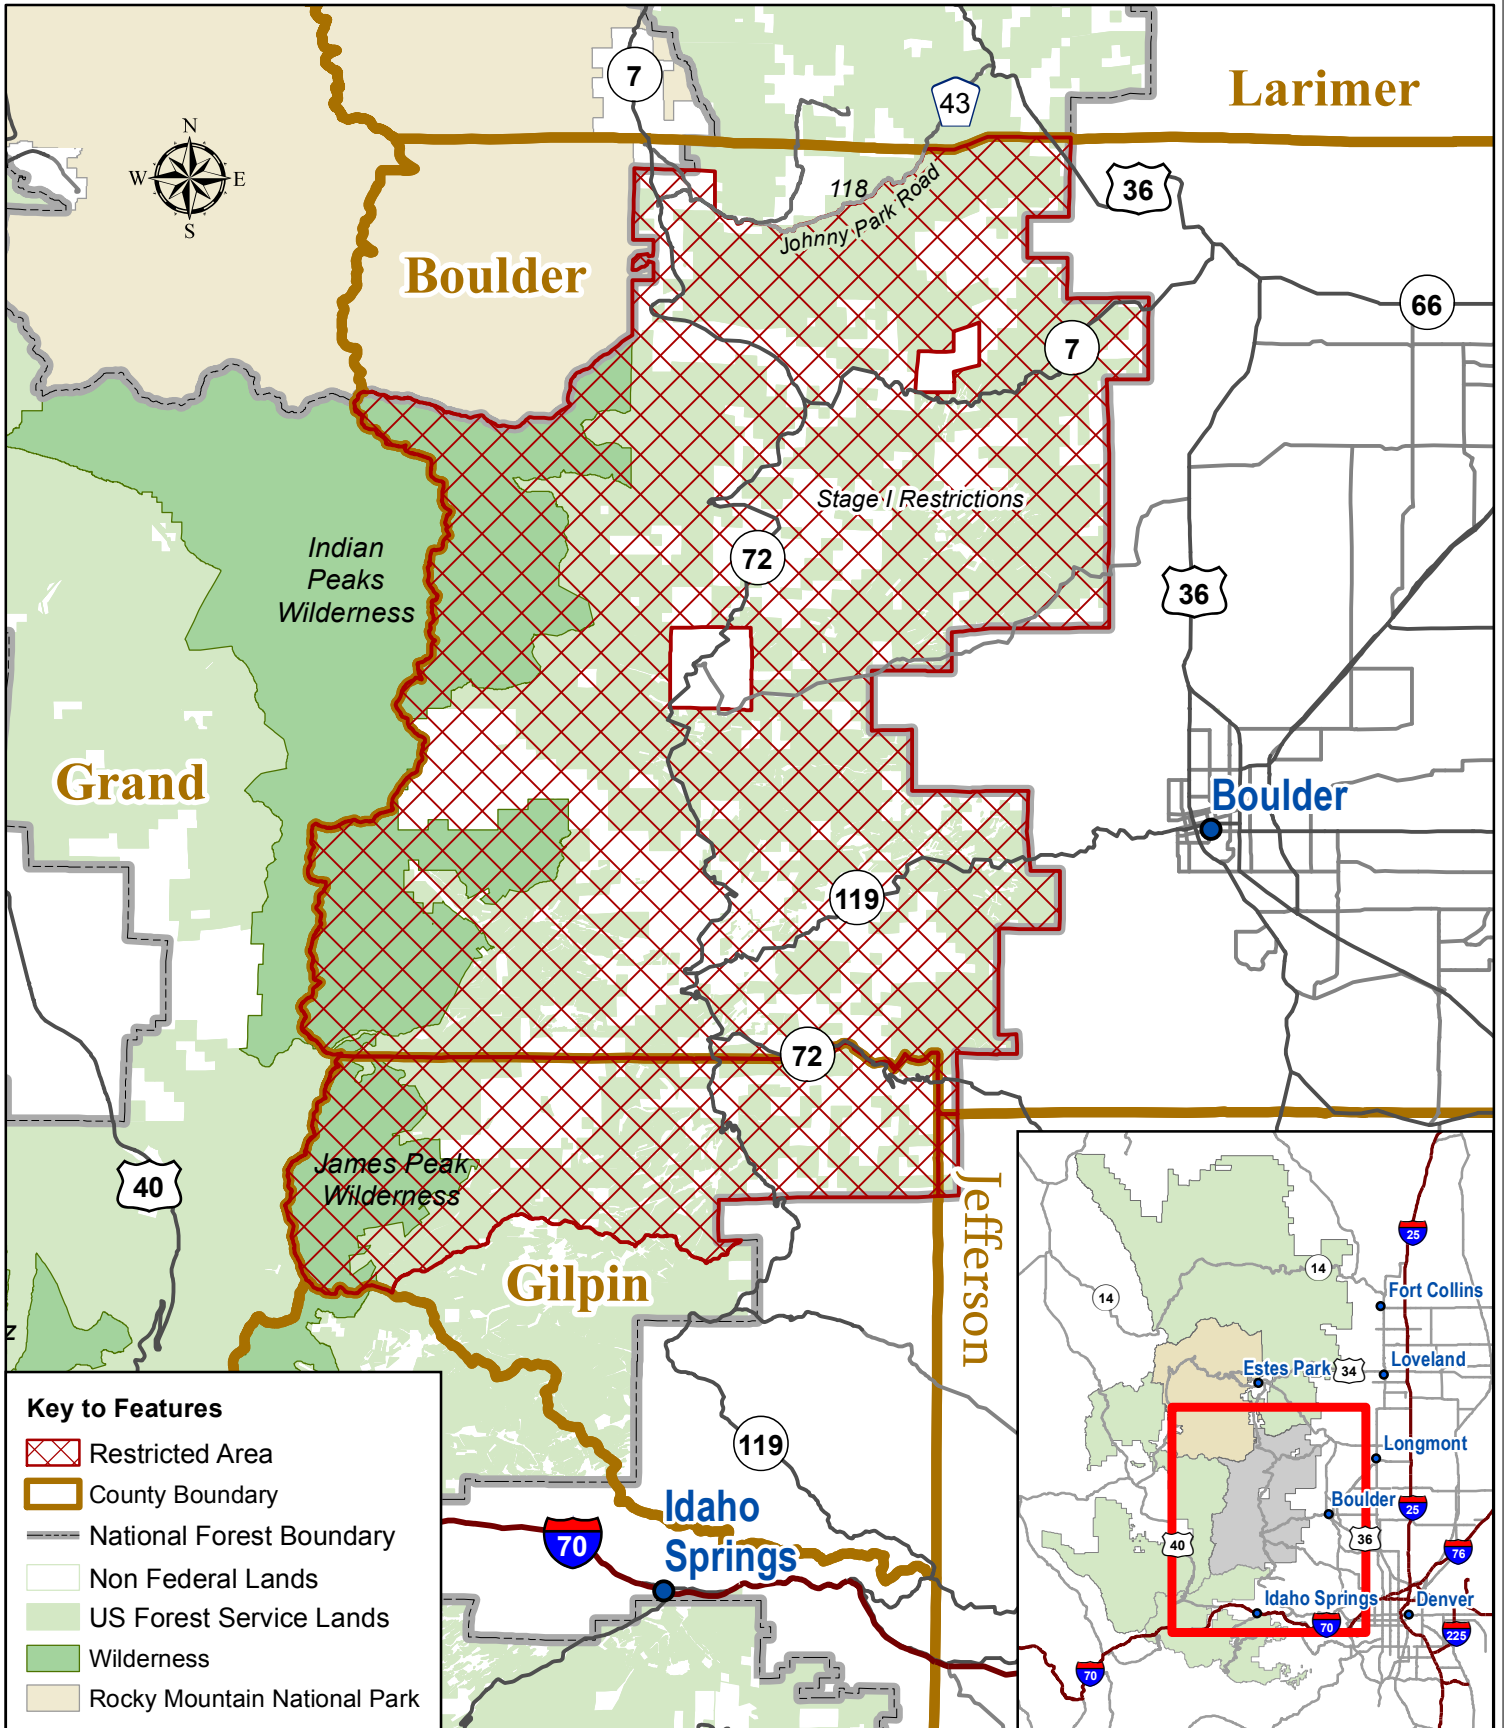

Arapaho and Roosevelt National Forests
Exhibit A (Applies to National Forest System Lands Only)
 Order # ARP-BRD-2018-02

Key to Features

- Restricted Area
- County Boundary
- National Forest Boundary
- Non Federal Lands
- US Forest Service Lands
- Wilderness
- Rocky Mountain National Park

Disclaimer: This map is for display purposes only and not for navigation. The Forest Service reserves the right to correct, update, modify or replace GIS products without notification. The Forest Service uses the most current and complete data it has available. GIS data and product accuracy may vary. For more information, contact the Arapaho Roosevelt National Forests and Pawnee National Grassland Supervisor's Office 2150 Centre Ft Collins, CO 80526 970-295-6600.