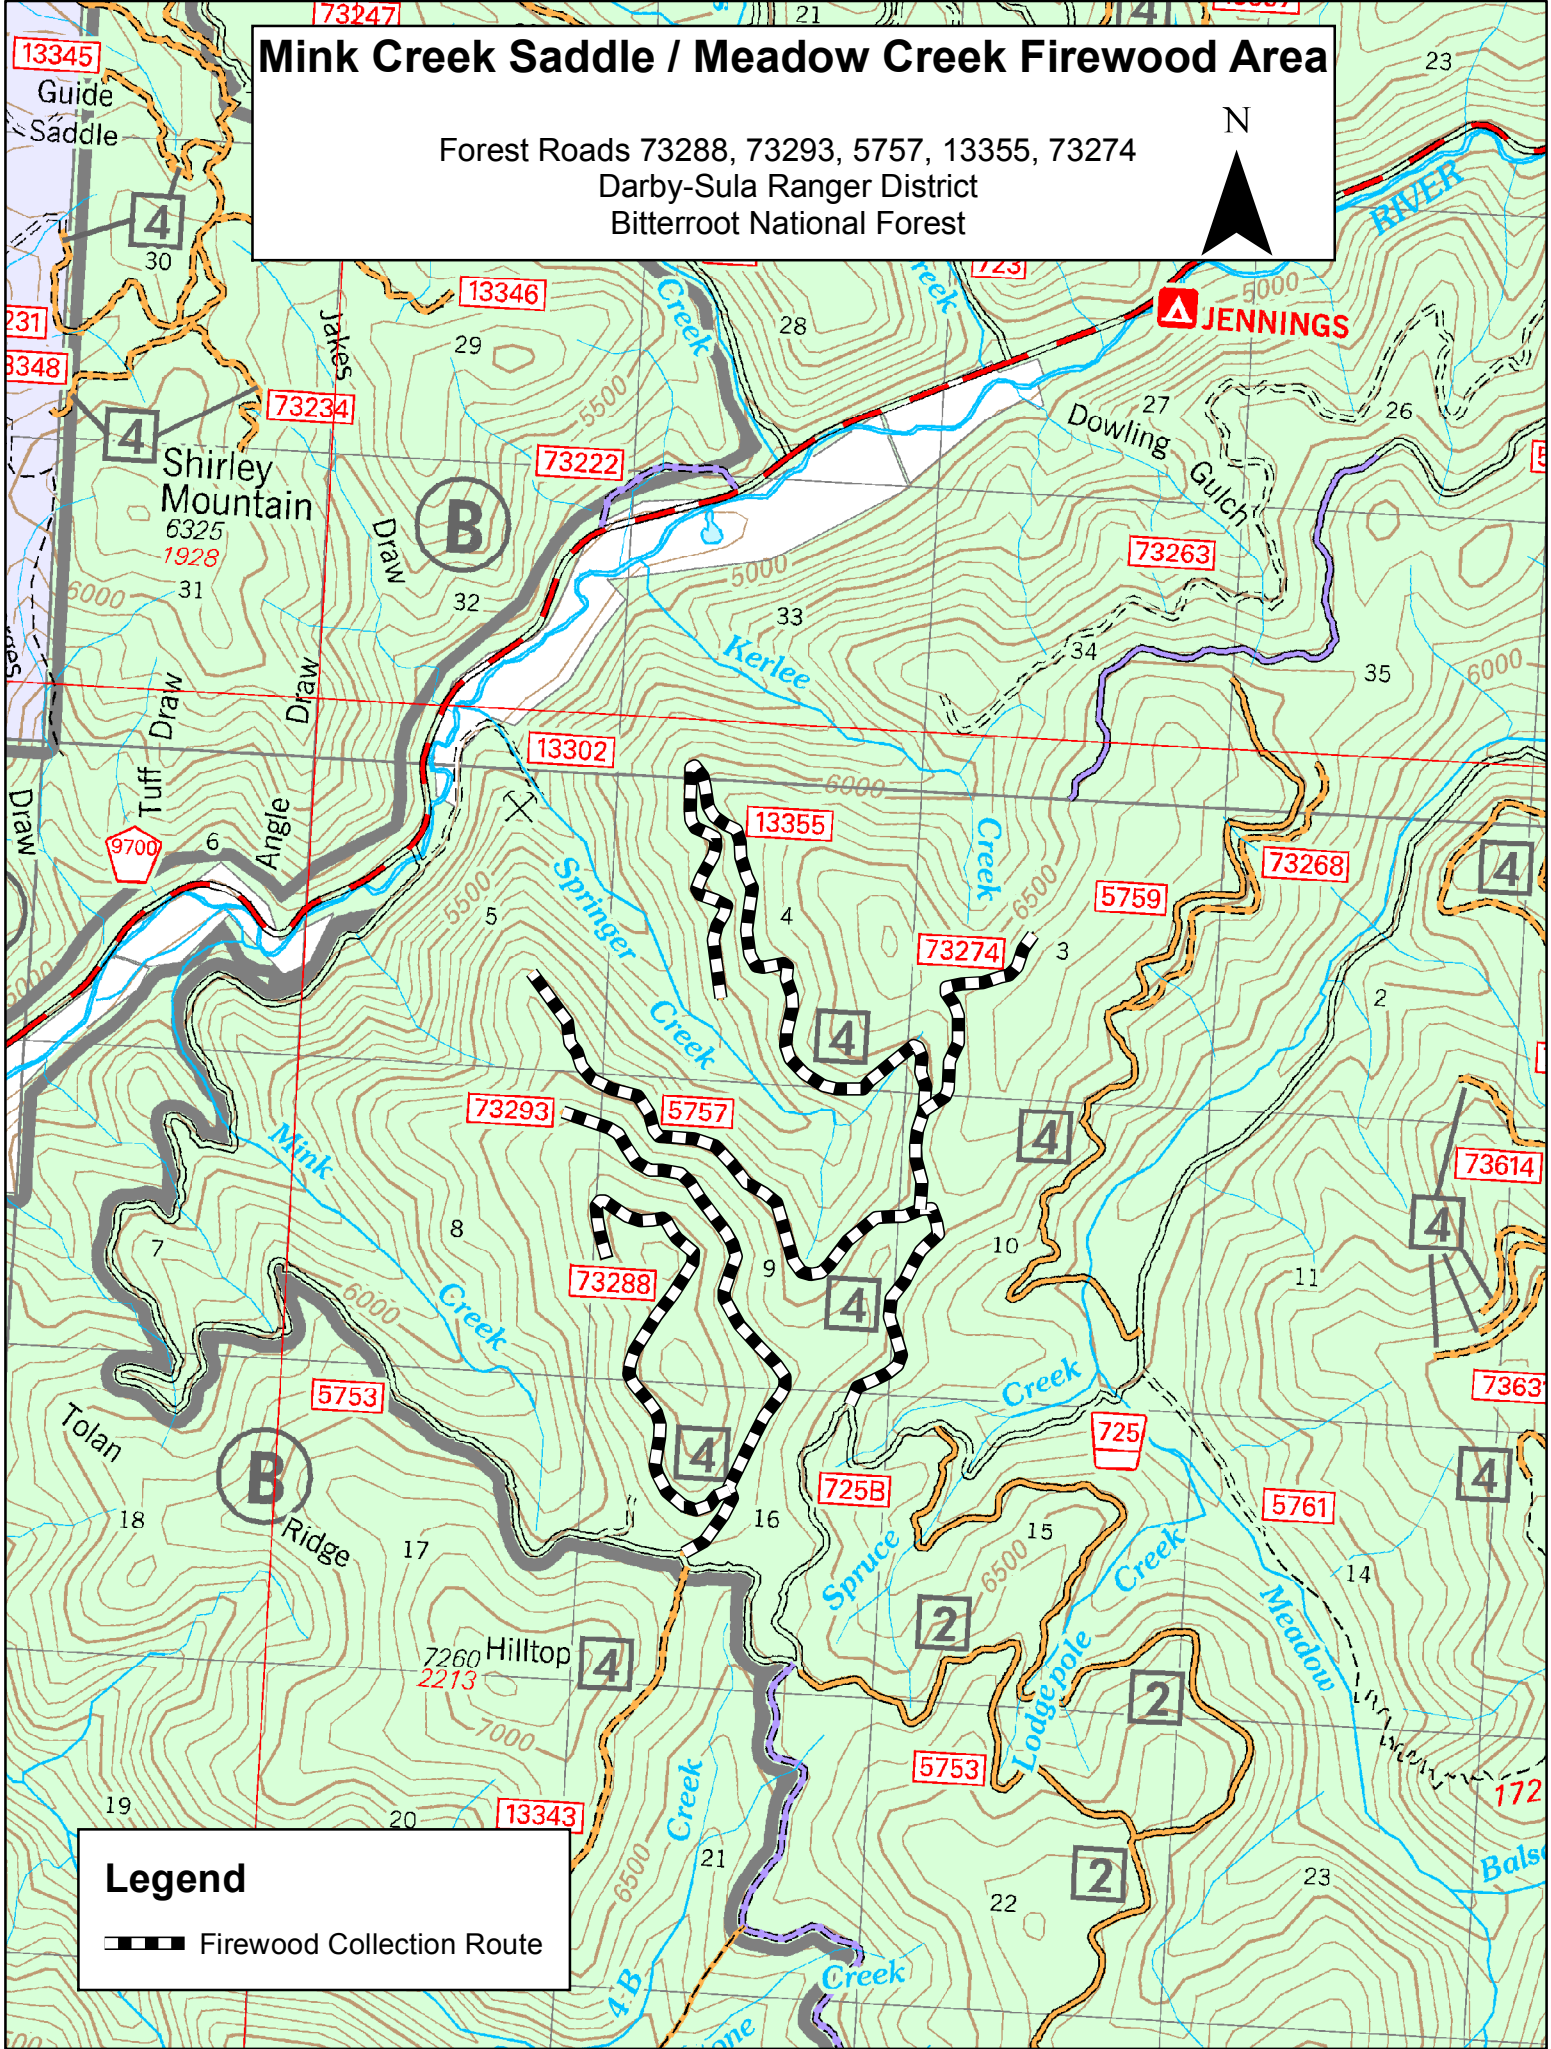

Mink Creek Saddle / Meadow Creek Firewood Area

Forest Roads 73288, 73293, 5757, 13355, 73274
Darby-Sula Ranger District
Bitterroot National Forest

Legend
- - - - - Firewood Collection Route