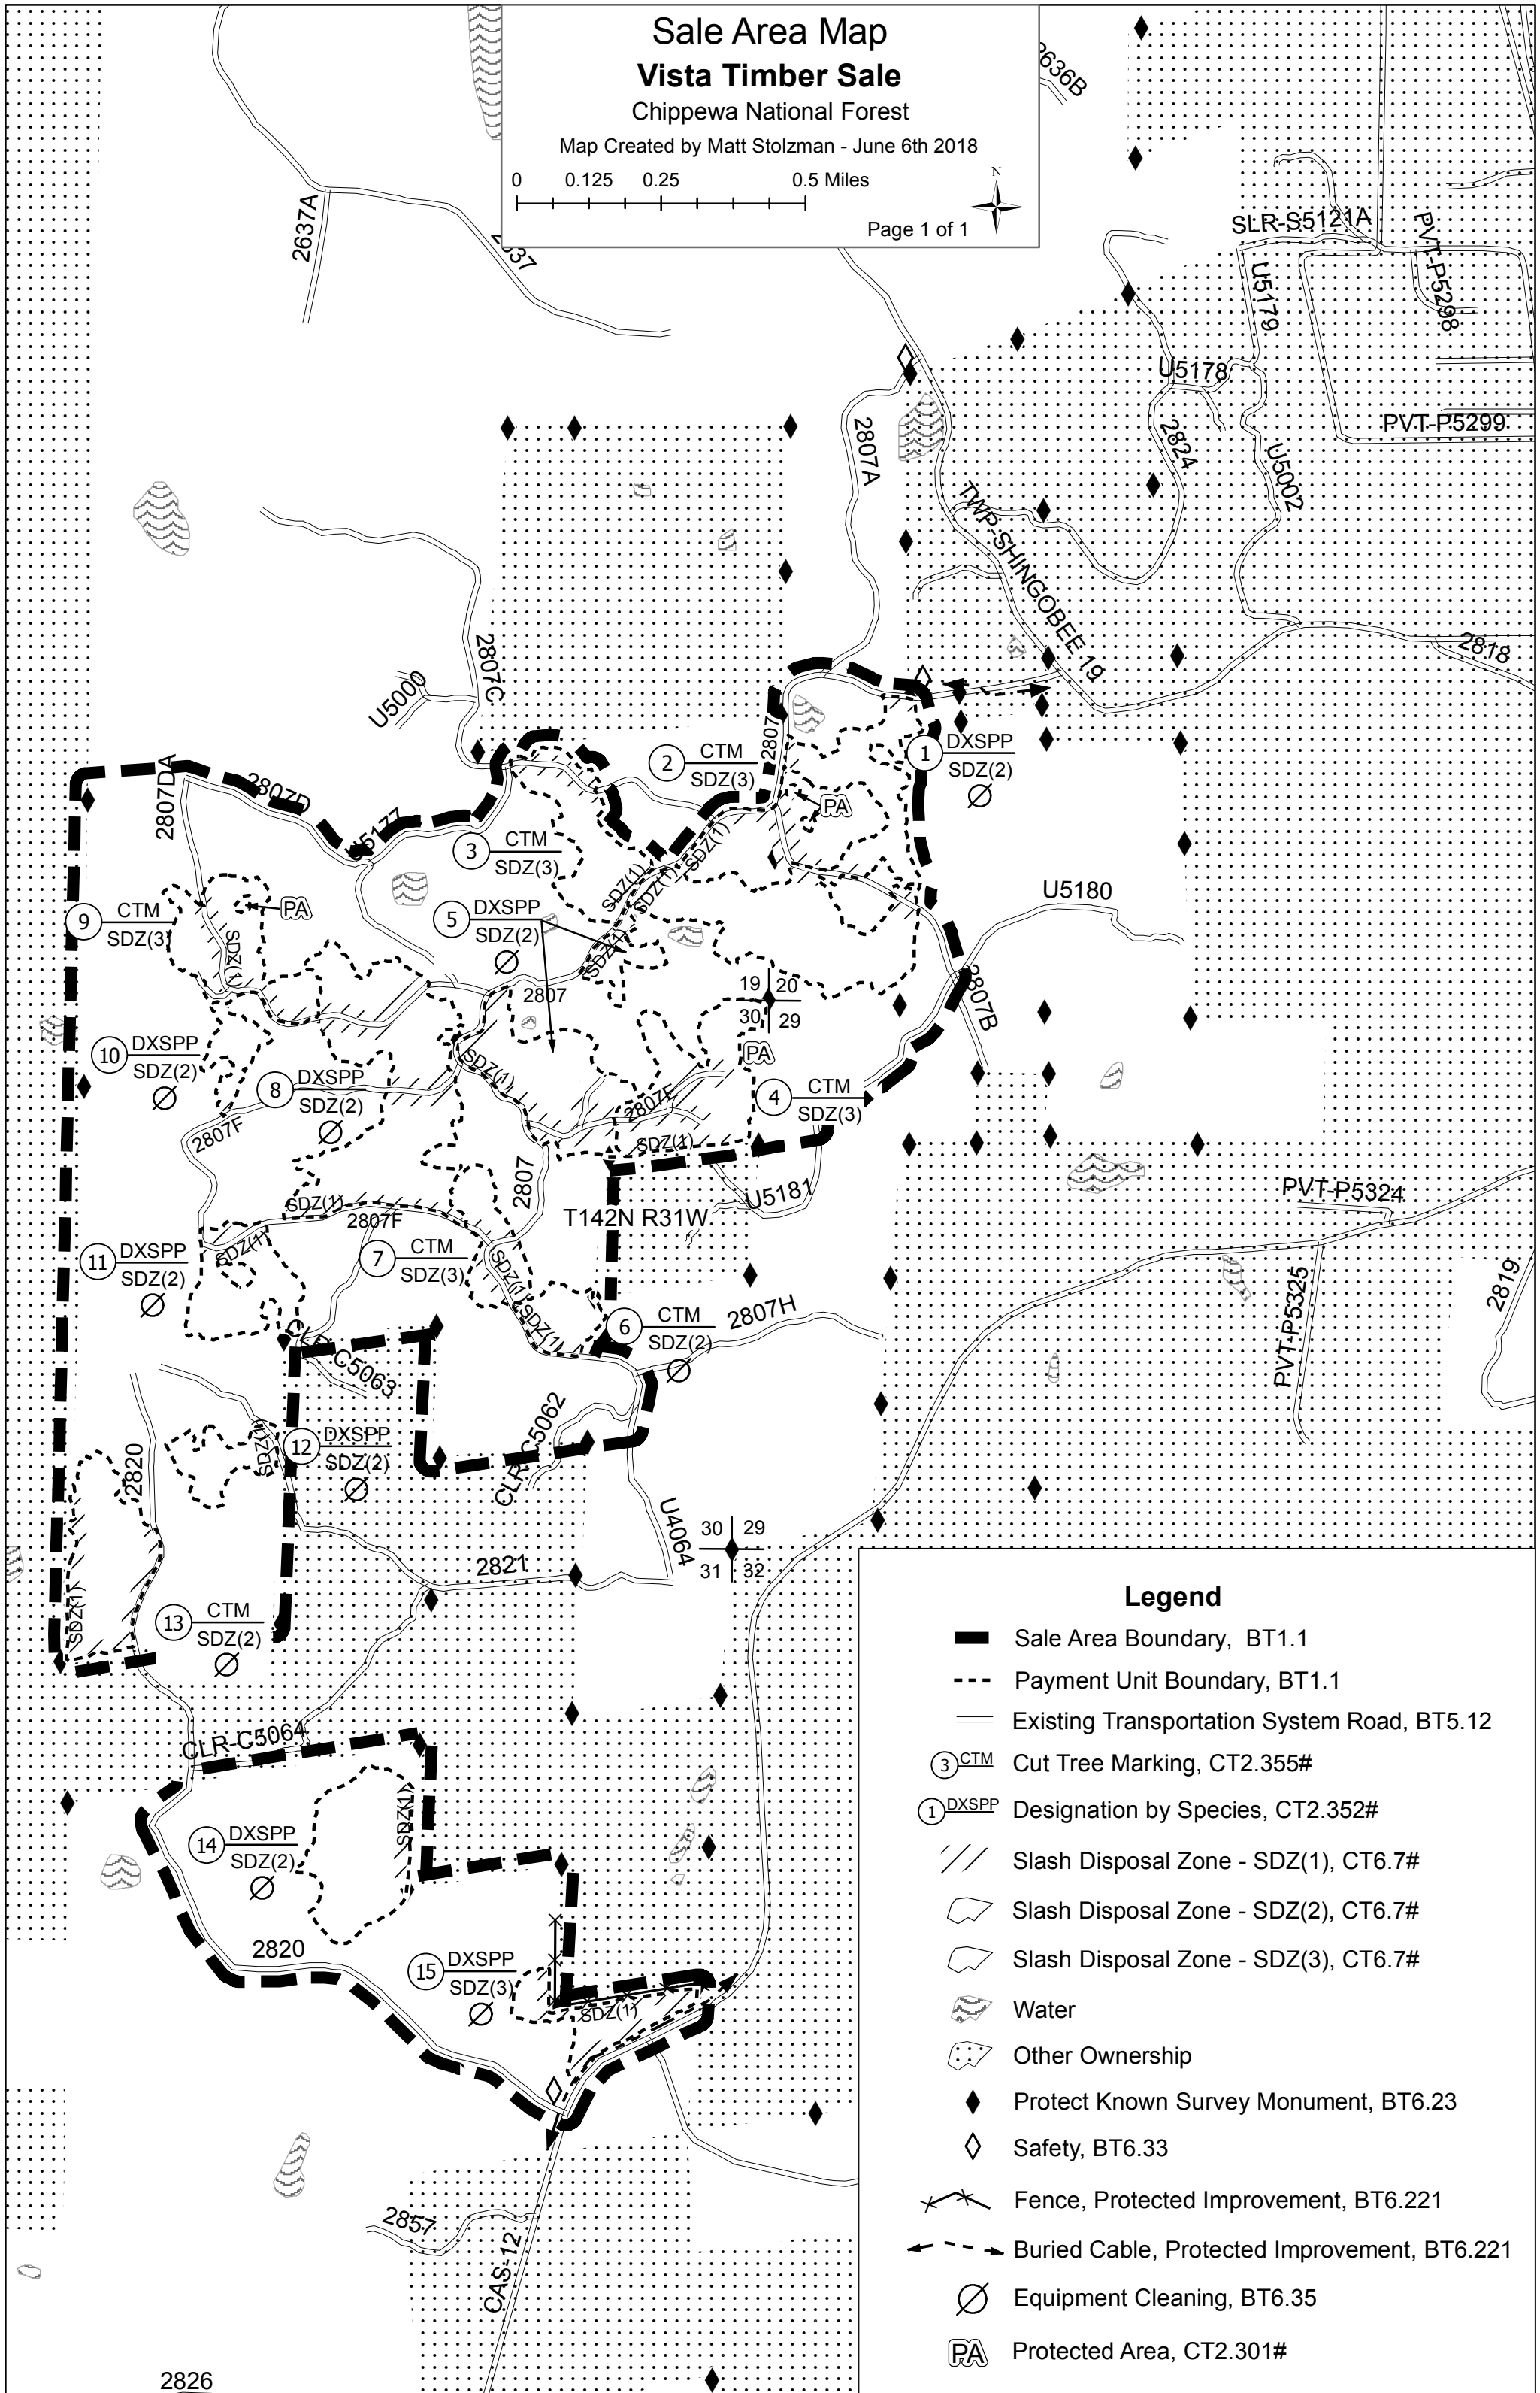

Sale Area Map

Vista Timber Sale

Chippewa National Forest

Map Created by Matt Stolzman - June 6th 2018

0 0.125 0.25 0.5 Miles

Page 1 of 1

Legend

- Sale Area Boundary, BT1.1
- Payment Unit Boundary, BT1.1
- Existing Transportation System Road, BT5.12
- Cut Tree Marking, CT2.355#
- Designation by Species, CT2.352#
- Slash Disposal Zone - SDZ(1), CT6.7#
- Slash Disposal Zone - SDZ(2), CT6.7#
- Slash Disposal Zone - SDZ(3), CT6.7#
- Water
- Other Ownership
- Protect Known Survey Monument, BT6.23
- Safety, BT6.33
- Fence, Protected Improvement, BT6.221
- Buried Cable, Protected Improvement, BT6.221
- Equipment Cleaning, BT6.35
- Protected Area, CT2.301#