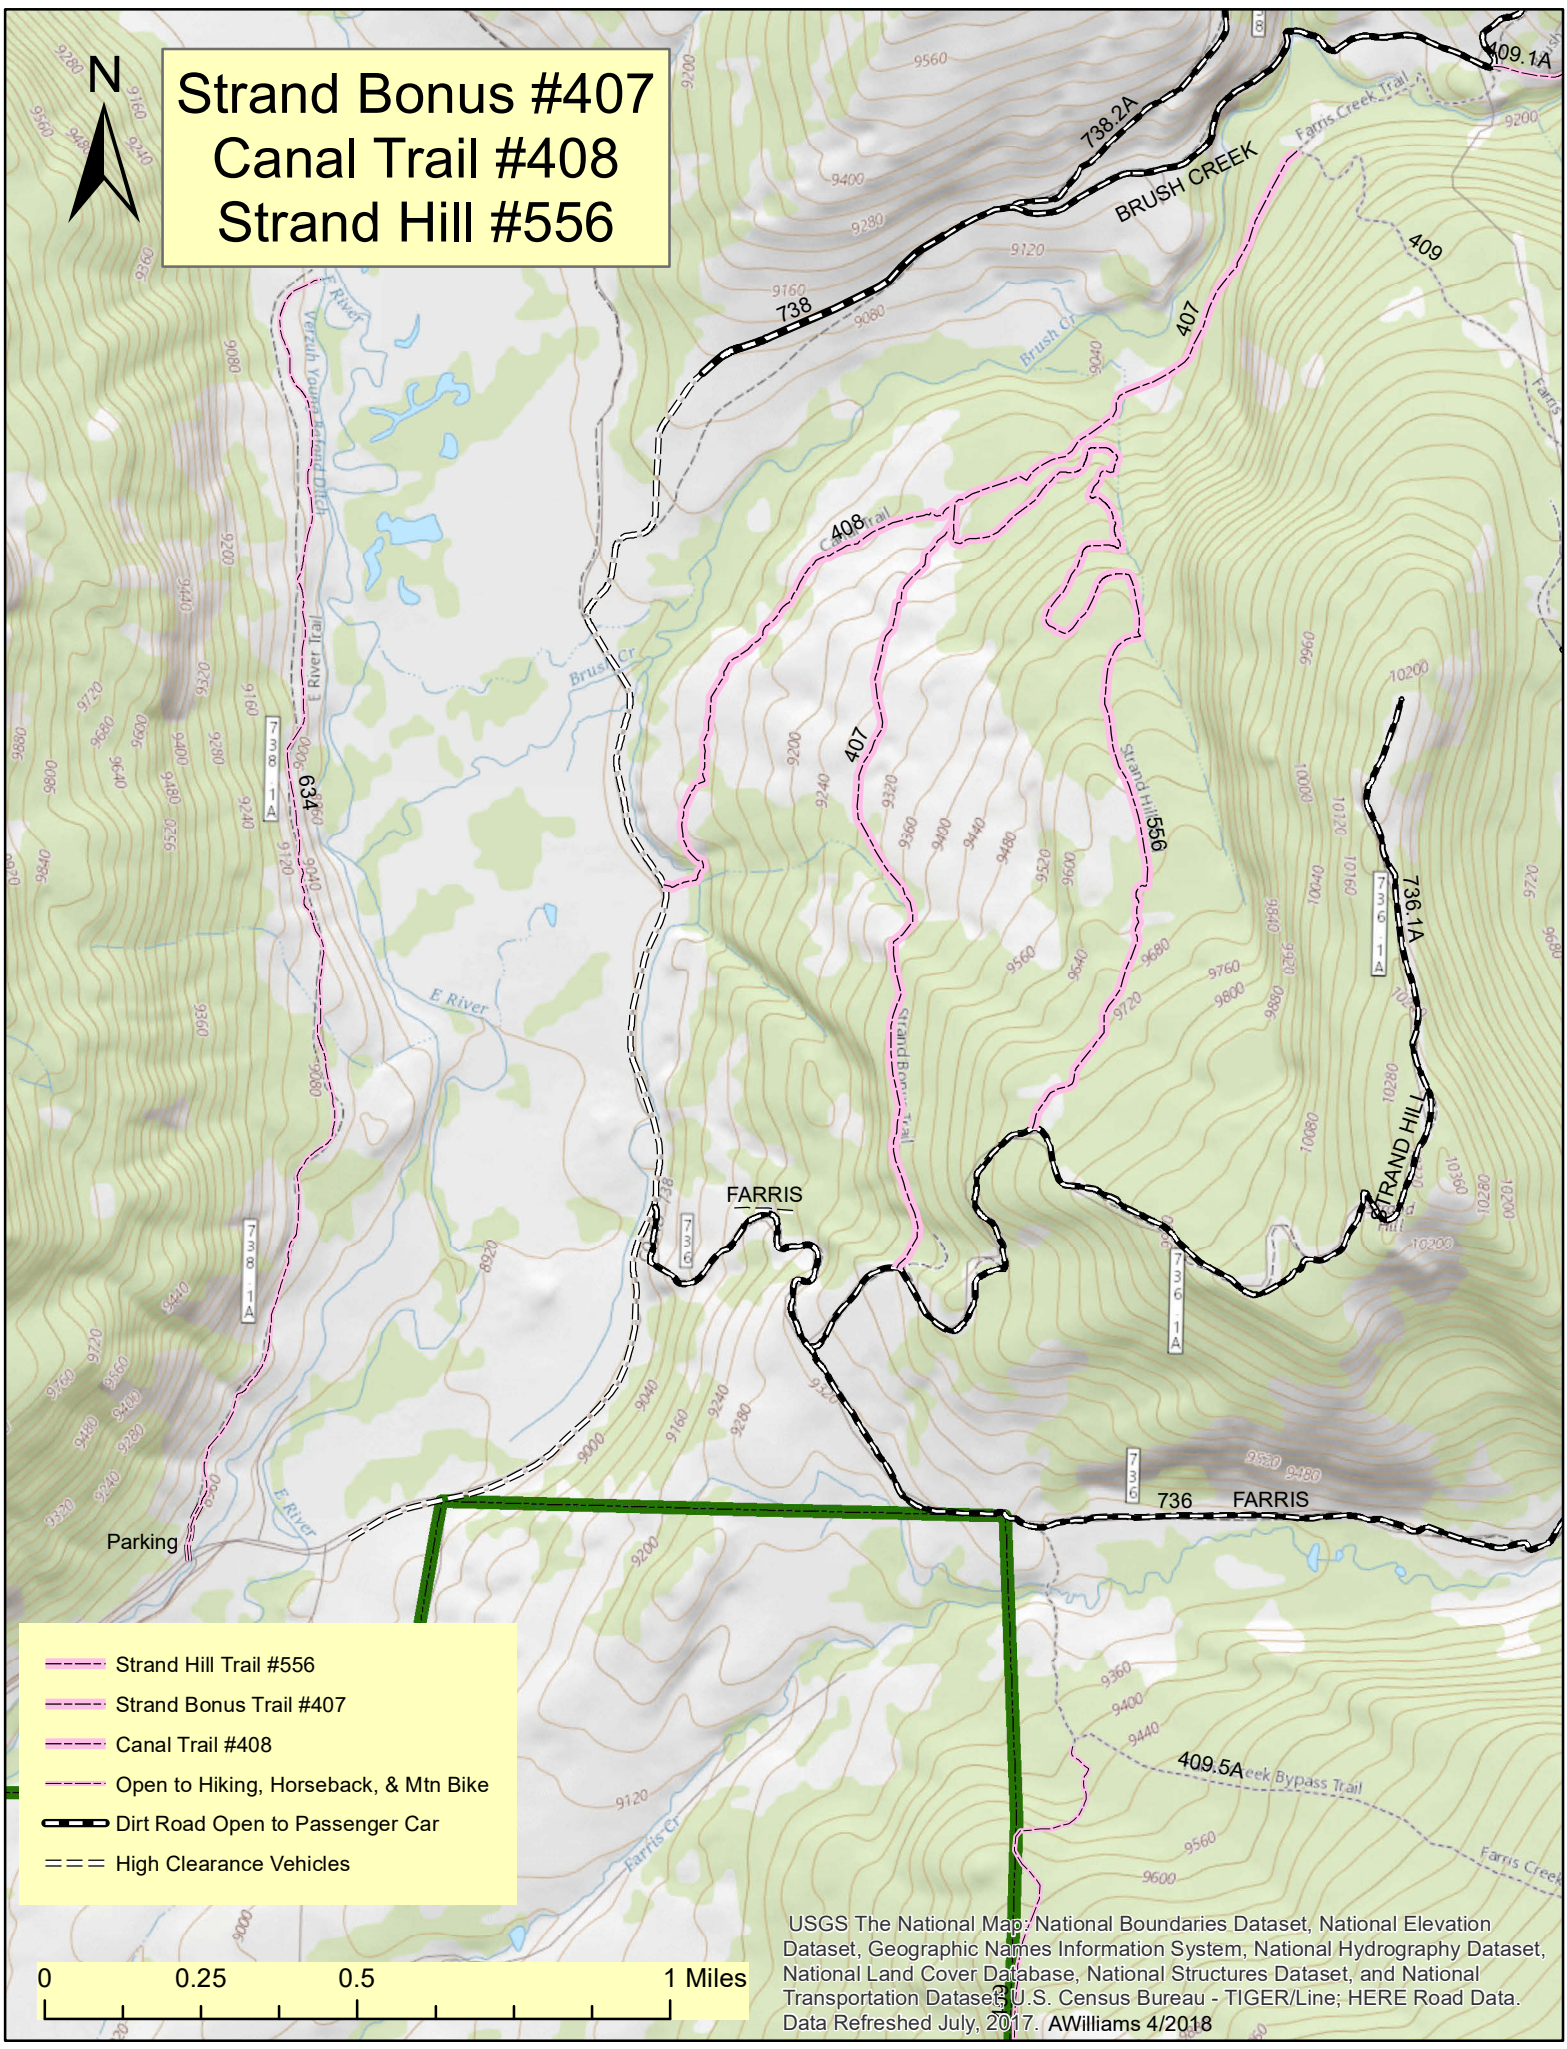

**Strand Bonus #407
Canal Trail #408
Strand Hill #556**

- Strand Hill Trail #556
- Strand Bonus Trail #407
- Canal Trail #408
- Open to Hiking, Horseback, & Mtn Bike
- Dirt Road Open to Passenger Car
- High Clearance Vehicles

0 0.25 0.5 1 Miles

USGS The National Map, National Boundaries Dataset, National Elevation Dataset, Geographic Names Information System, National Hydrography Dataset, National Land Cover Database, National Structures Dataset, and National Transportation Dataset; U.S. Census Bureau - TIGER/Line; HERE Road Data. Data Refreshed July, 2017. AWilliams 4/2018