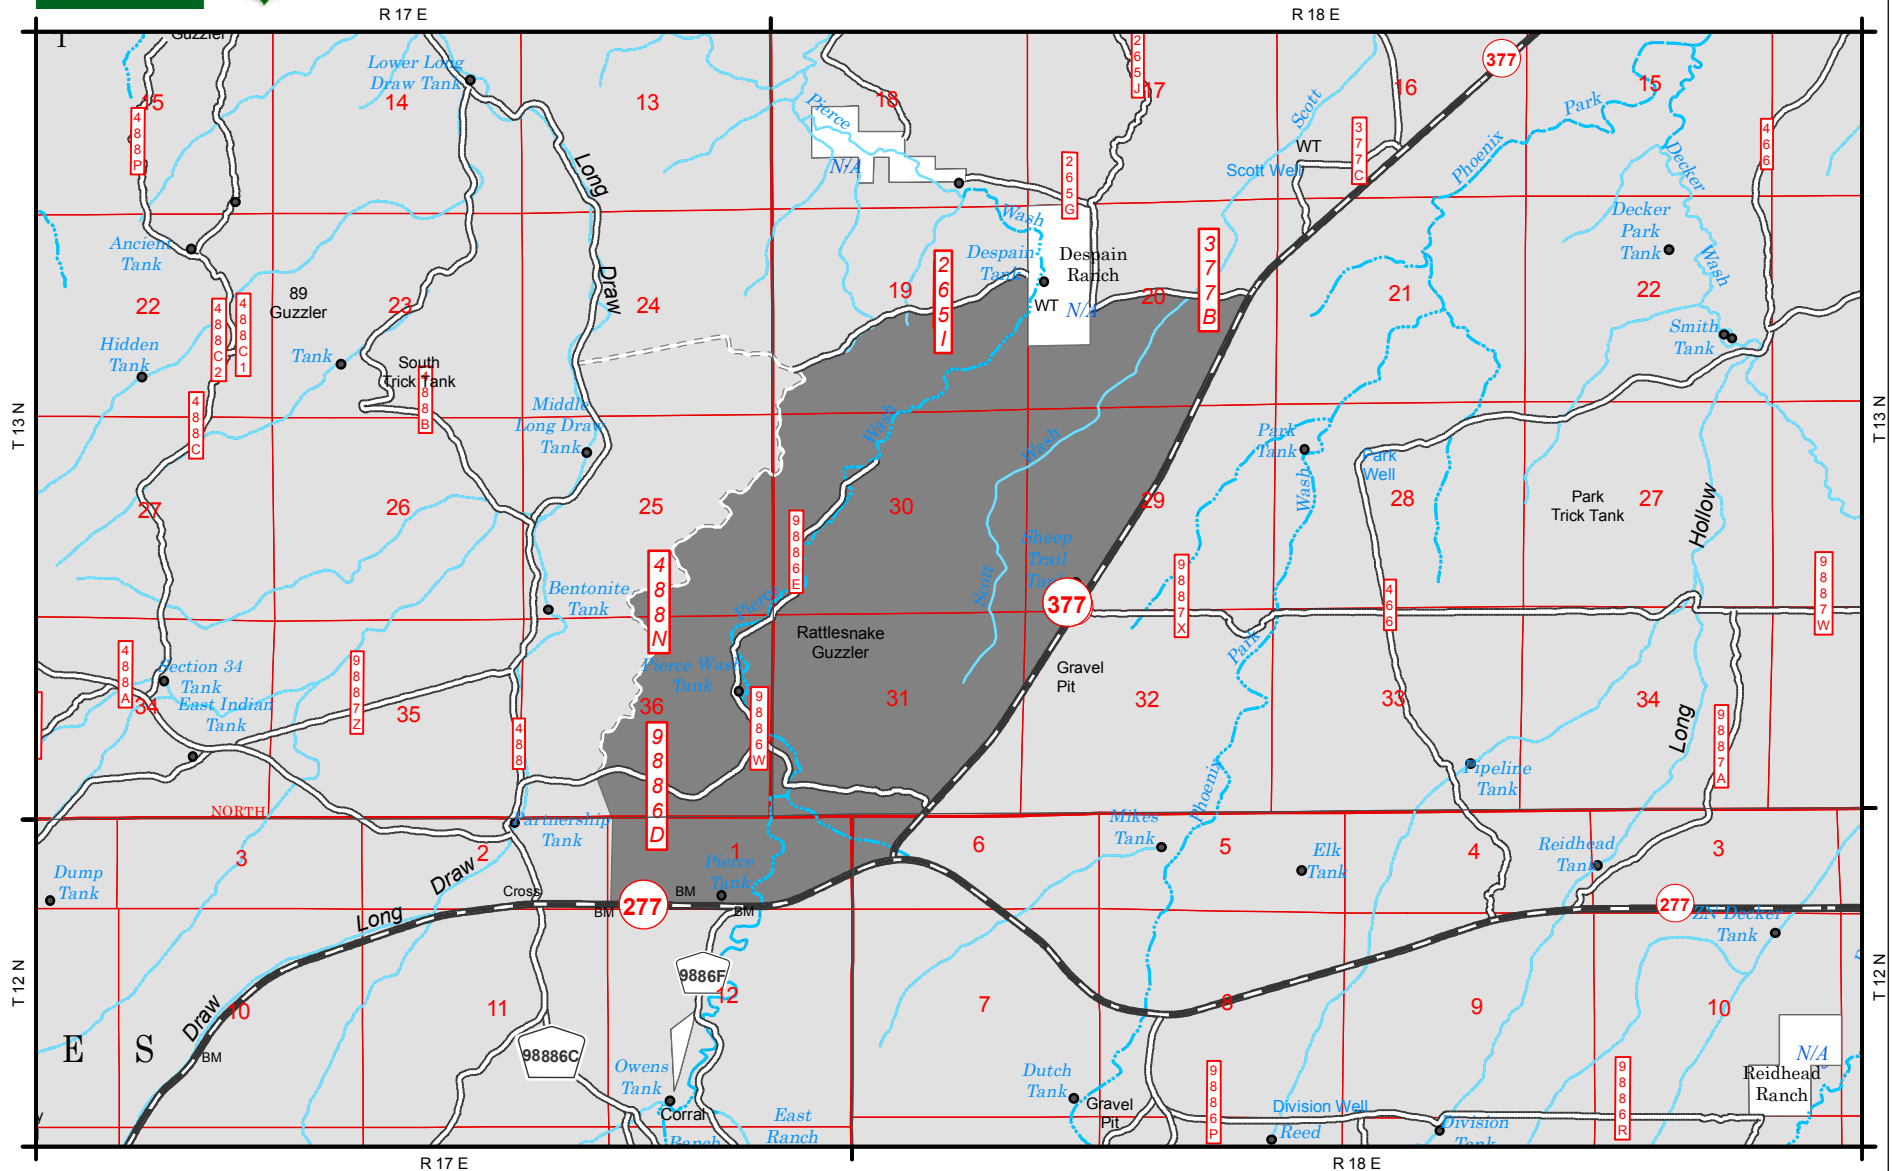

377 Fire Area Closure

Apache-Sitgreaves National Forests - Black Mesa Ranger Districts

Forest Order Information

Order Number: 01-18-09
 Exhibit: A
 Forest/District: Black Mesa RD

Disclaimer

The USDA Forest Service makes no warranty, expressed or implied regarding the data displayed on this map, and reserves the right to correct, update, modify, or replace this information without notification.

Legend

ARIZONA Navajo County