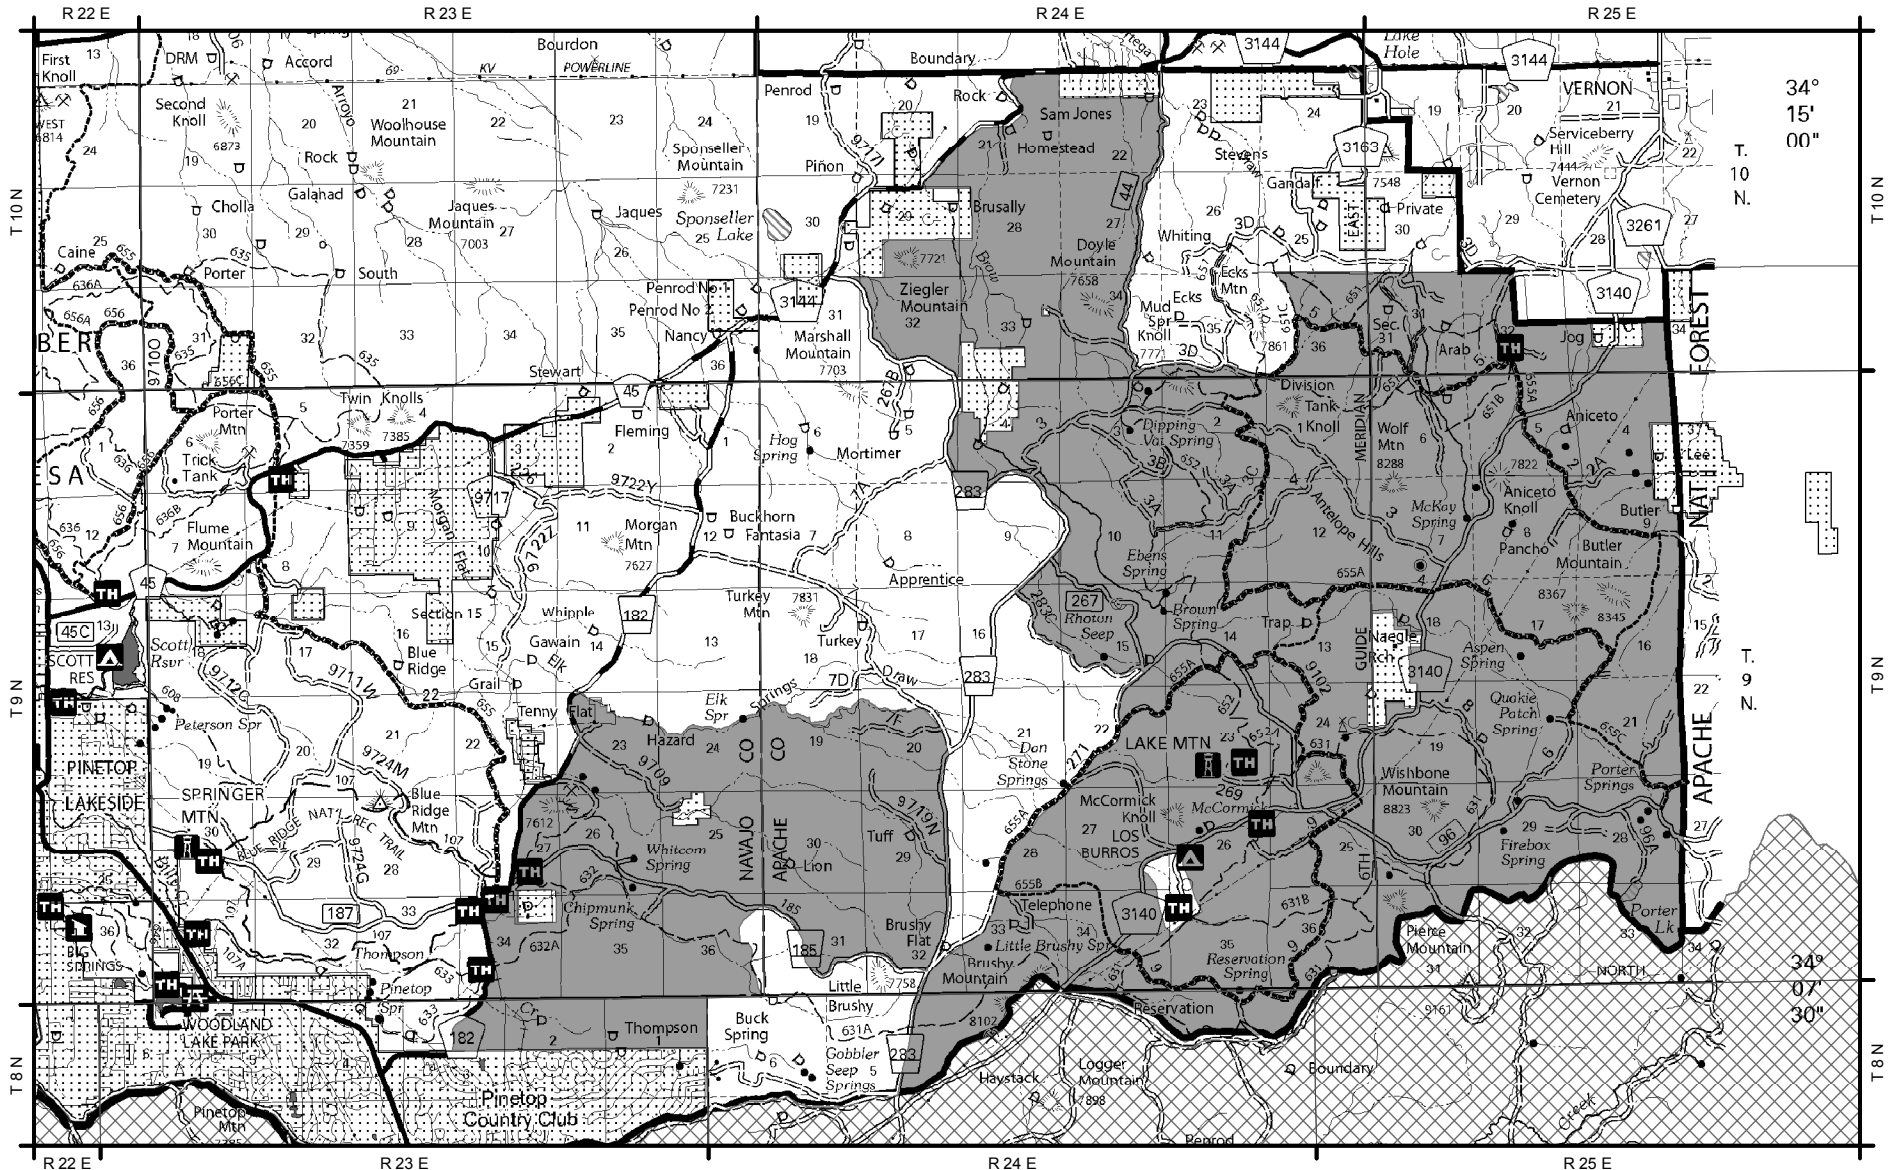

2018 Eastside Fuelwood Area

Apache-Sitgreaves National Forests - Lakeside Ranger District

Cutting Information

Oak & Alligator Juniper Only
See permit for species
timing and size limitations

Disclaimer

The USDA Forest Service makes no warranty, expressed or implied regarding the data displayed on this map, and reserves the right to correct, update, modify, or replace this information without notification.

Legend

- Fuelwood Area - Cutting allowed only in shaded area on map
- Fort Apache Indian Resv. - No Cutting Allowed
- Other Ownership
- Forest Service

ARIZONA

Apache & Navajo Counties