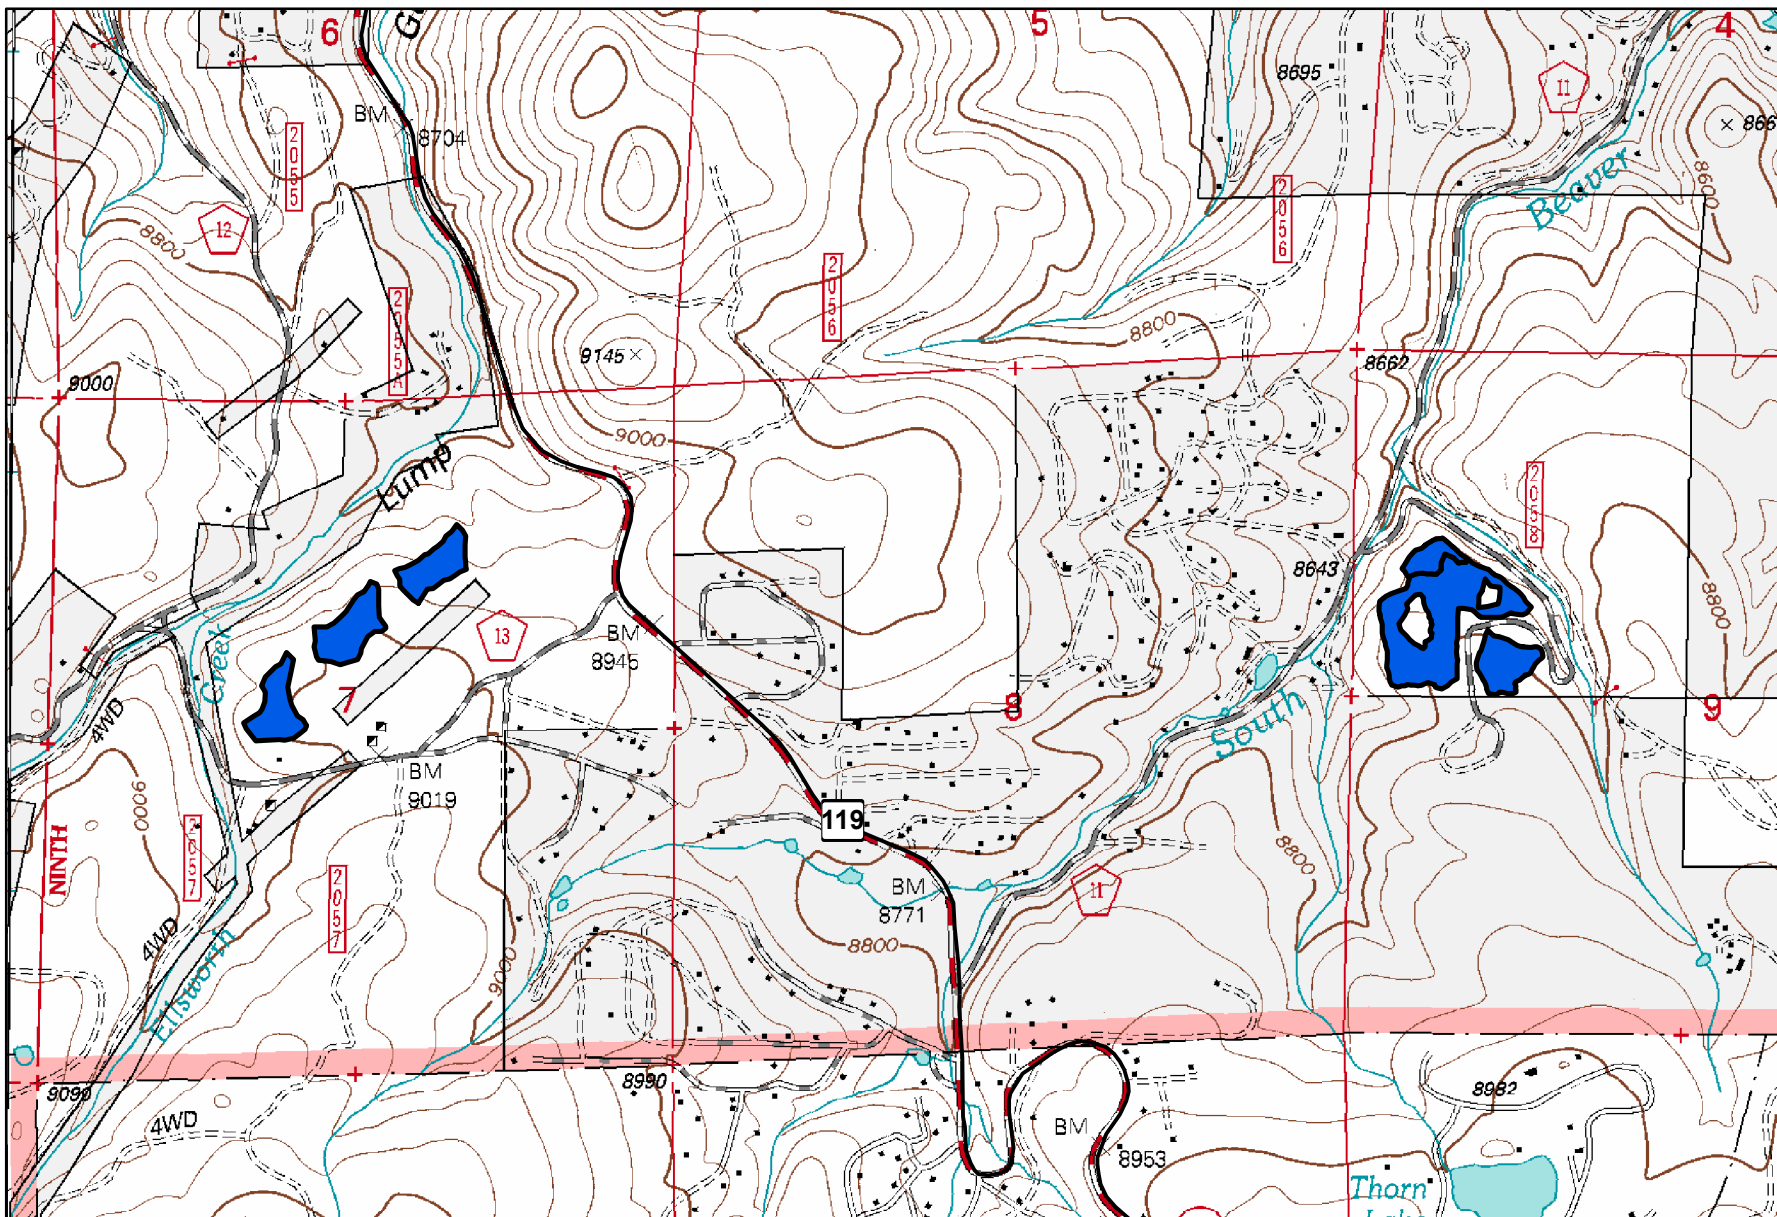

Lumpy Tung Fuels Reduction

Legend

-  Fuel Reduction Units
-  National Forest Boundary

T2S, R73W, Sections 7 & 9

0 0.075 0.15 0.3 Miles

1:18,000

Created by: CPH
Date: 07/31/2018
Projection: UTM
Datum: NAD83
Database: ARP